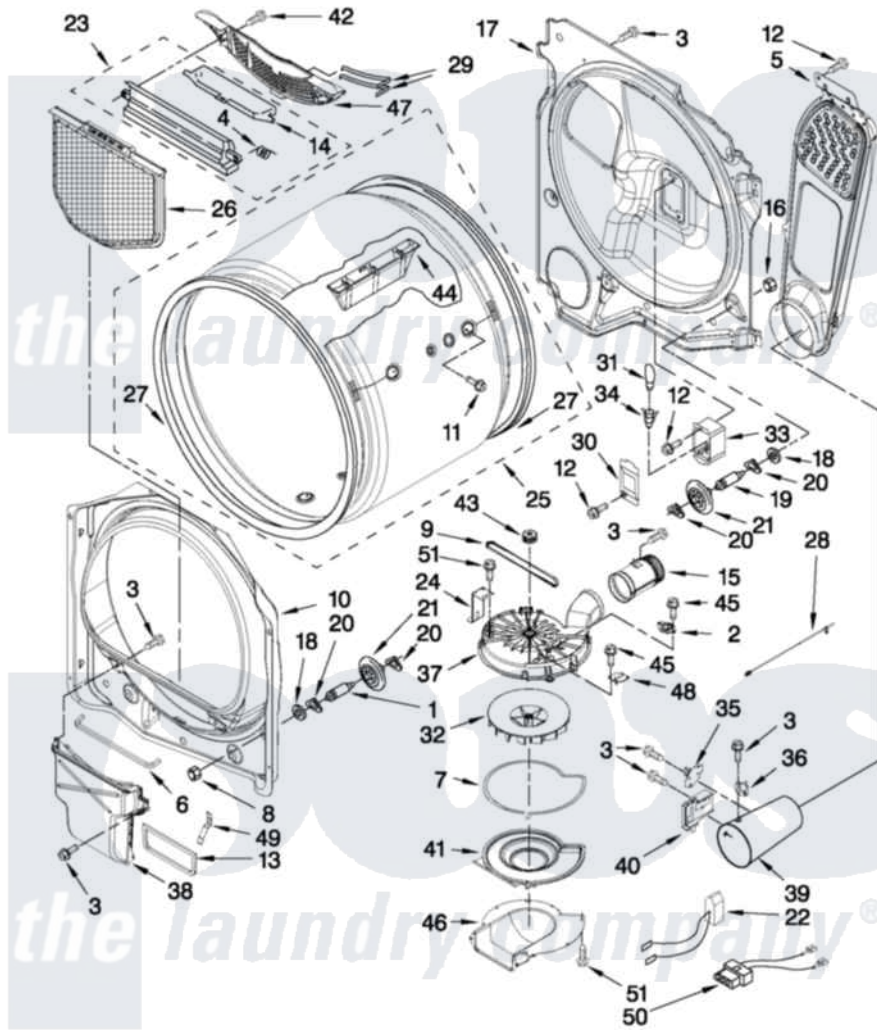

## BULKHEAD PARTS

For Model: MGDB750YW0  
(White)

FOR ORDERING INFORMATION REFER TO PARTS PRICE LIST

W10435647

5

Maytag Residential Maytag MGDB750YW0 Dryer Parts Parts Diagram 03 - BULKHEAD PARTS

[Click on the part number to view part](#)

Item	Original Part Number	Replaced By	Status	Part Description
1	<a href="#">W10359271</a>			Shaft, Drum Roller Threads
2	<a href="#">8577274</a>			Thermostat 295F
3	<a href="#">90767</a>			Screw, 8A X 3/8 HeX Washer Head Tapping
4	<a href="#">3394986</a>			Spring, Lint Screen Door
5	<a href="#">W10385948</a>			Air Duct Assembly
6	<a href="#">697813</a>			Seal, Outlet Housing
7	<a href="#">8573068</a>			Seal, Blower Cover
8	3934666	<a href="#">W10080210</a>		Nut, 3/8 X 16
9	<a href="#">8544742</a>			Belt, Blower
10	<a href="#">8557244</a>			Bulkhead, Front
11	<a href="#">W10219342</a>			Screw, Baffle Mounting
12	3390647	<a href="#">488729</a>		Screw
13	<a href="#">8544721</a>			Seal, Lint Duct
14	3394984	<a href="#">8563758</a>		Door, Lint Screen
15	<a href="#">8544755</a>			Exhaust Pipe
16	W10001120	<a href="#">W10080190</a>		Nut, 3/8-16