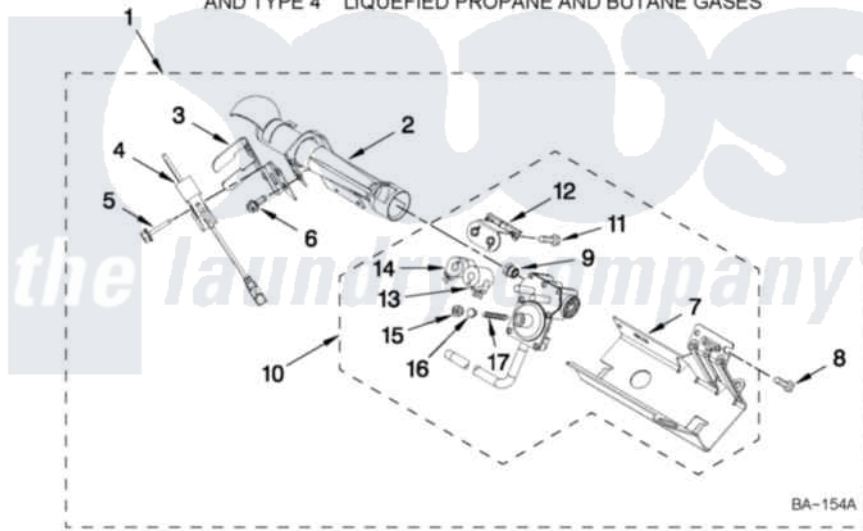

Maytag MGDB750YW0 04 - 8557891 BURNER ASSEMBLY

8557891 BURNER ASSEMBLY

For Model: MGDB750YW0
(White)

USE WITH TYPE 1 - NATURAL
AND TYPE 4 LIQUEFIED PROPANE AND BUTANE GASES

FOR ORDERING INFORMATION REFER TO PARTS PRICE LIST

W10435647

7

Maytag [Residential Maytag MGDB750YW0 Dryer Parts](#) Parts Diagram 04 - 8557891 BURNER ASSEMBLY
Click on the part number to view part

Item	Original Part Number	Replaced By	Status	Part Description
1	8557891	W10492506		Burner-Gas
2	8573010			Tube, Burner
3	694298			Bracket, Ignitor
4	686590	279311		Ignitor
5	3393909			Screw, 8-32 X 7/8
6	343641	681414		Screw, 10AB X 1/2
7	8544751			Base, Burner
8	3387057			Screw, 10-16 X 1/2 Orifice, Burner
9	15418			Orifice, Burner Type 1
"	15422		Not Available	ORIFICE, BURNER (TYPE 4) (BUTANE)
"	229742			Orifice, Burner
10	8573071			Valve, Gas 60 Hz .
11	694421			Screw, Bracket Mounting
12	8182790			Bracket, Coil
13	694540			Coil, 60 Hz