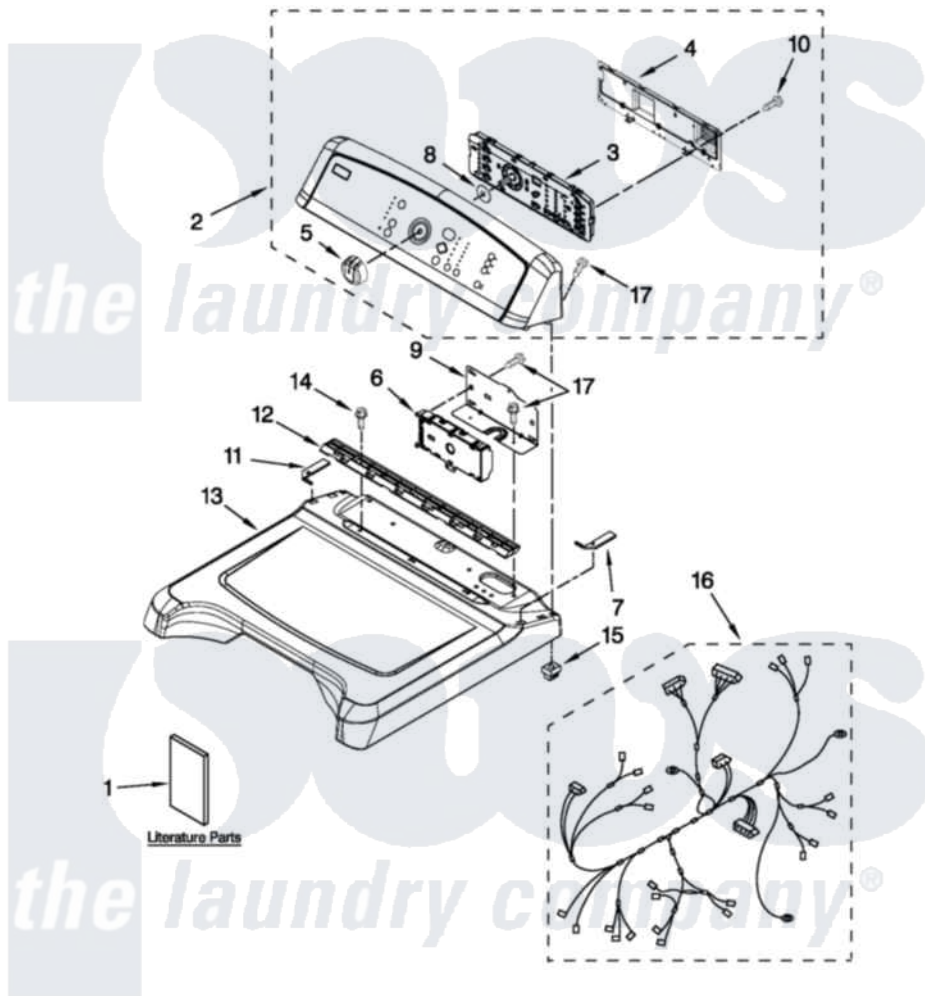

Maytag MGDB750YW1 01 - TOP AND CONSOLE PARTS

MAYTAG

TOP AND CONSOLE PARTS

GAS DRYER

For Model: MGDB750YW1
(White)

FOR ORDERING INFORMATION REFER TO PARTS PRICE LIST

12-11 Printed in U.S.A. (JLP)(bay)

1

Part No. W10474921 Rev. A

Maytag Residential Maytag MGDB750YW1 Dryer Parts Parts Diagram 01 - TOP AND CONSOLE PARTS

[Click on the part number to view part](#)

Item	Original Part Number	Replaced By	Status	Part Description
1	W10393006		Not Available	TECH, SHEET
"	W10388780		Not Available	GUIDE, USE & CARE
"	W10392126		Not Available	INSTALLATION INSTRUCTION (ENGLISH)
2	W10338343			Panel, Console
3	W10388672			Assembly, User Interface
4	W10051124			Cover, Rear
5	W10338554			Knob, Assembly
6	W10432257			Control Electronic
7	W10219694			Foam Seal, Top
8	8572039			Seal, User Interface
9	8563853			Bracket, Machine Controller
10	W10003770			Screw, 6-19 X 1/2
11	W10219695			Foam Seal, Top
12	8558863			Bracket, Console
13	W10223157			Top
14	337686		Not Available	SCREW, 8-18 X .500

15 [W10112673](#)

Screw, Grommet

16 [W10393460](#)

Harness, Wiring Main

17 [W10131402](#)

Screw, 8-18 X 1.370