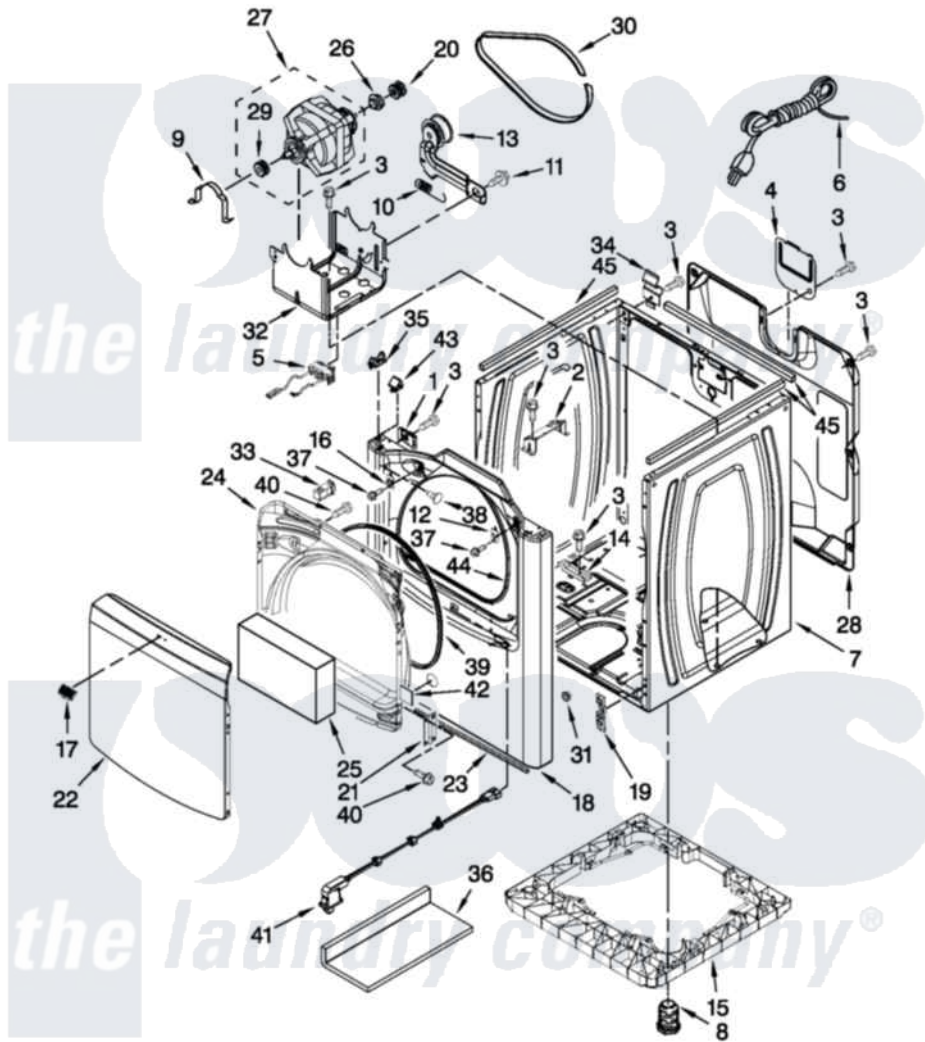

Maytag MGDB750YW1 02 - CABINET PARTS

CABINET PARTS

For Model: MGDB750YW1
(White)

FOR ORDERING INFORMATION REFER TO PARTS PRICE LIST

W10474921

3

Maytag [Residential Maytag MGDB750YW1 Dryer Parts](#) Parts Diagram 02 - CABINET PARTS

[Click on the part number to view part](#)

Item	Original Part Number	Replaced By	Status	Part Description
1	W10007520			Clip, Ground
2	8544753			Bracket, Burner
3	3390631			Screw, 10-16 X 3/8
4	8558833			Plate, Cover Terminal Block
5	W10314253			Switch, Assembly Broken Belt
6	W10440460			Cord, Power
7	W10223154			Cabinet
8	W10363894			Foot, Dryer
9	660658			Clamp, Motor Mounting 343481 685441
10	3387374			Spring, Idler
11	3389420			Retainer-Idler 1/4-20 X 1/16
12	W10111888			Plug, Strike
13	8547160			Pulley Assembly
14	W10201446			Bracket-Gas Pipe
15	W10363887			Riser-Full
16	W10111906	W10295405		Strike

17	W10323735		Badge
18	W10235342	W10307829	Panel
19	3394083		Clip, Front Panel
20	W10136930		Pulley,
21	8579717		Assembly, Hinge
22	W10111876		Door, Outer
23	W10224768		Seal, Foam Spill Guard
24	W10111879		Door, Inner
25	W10111867		Filler, Door
26	3393657		Restrainer, Belt
27	W10136932		Motor, Assembly 60 Hz
28	8558830	Not Available	Panel, Rear
29	W10139247		Pulley, Blower
30	W10136934		Belt, Drive
31	W10144494		Plug-Hole
32	8547158		Bracket, Motor
33	W10111905		Assembly, Door Catch
34	238088	8066217	Hinge, Top
35	8568303		Locator, Snap Down
36	W10215725		Cover, Door Switch
37	3400805		Screw, 8-18 X 3/64
38	W10144494		Plug-Hole
39	W10221653	W10239307	Seal-Door
40	342055	488627	Screw
41	W10201785		Door Switch Assembly
42	8564457		Plug, Front Panel
43	8576625		Lock, Front Top
44	W10044490		Seal, Front Panel
45	W10316529		Foam-Seal Cabinet