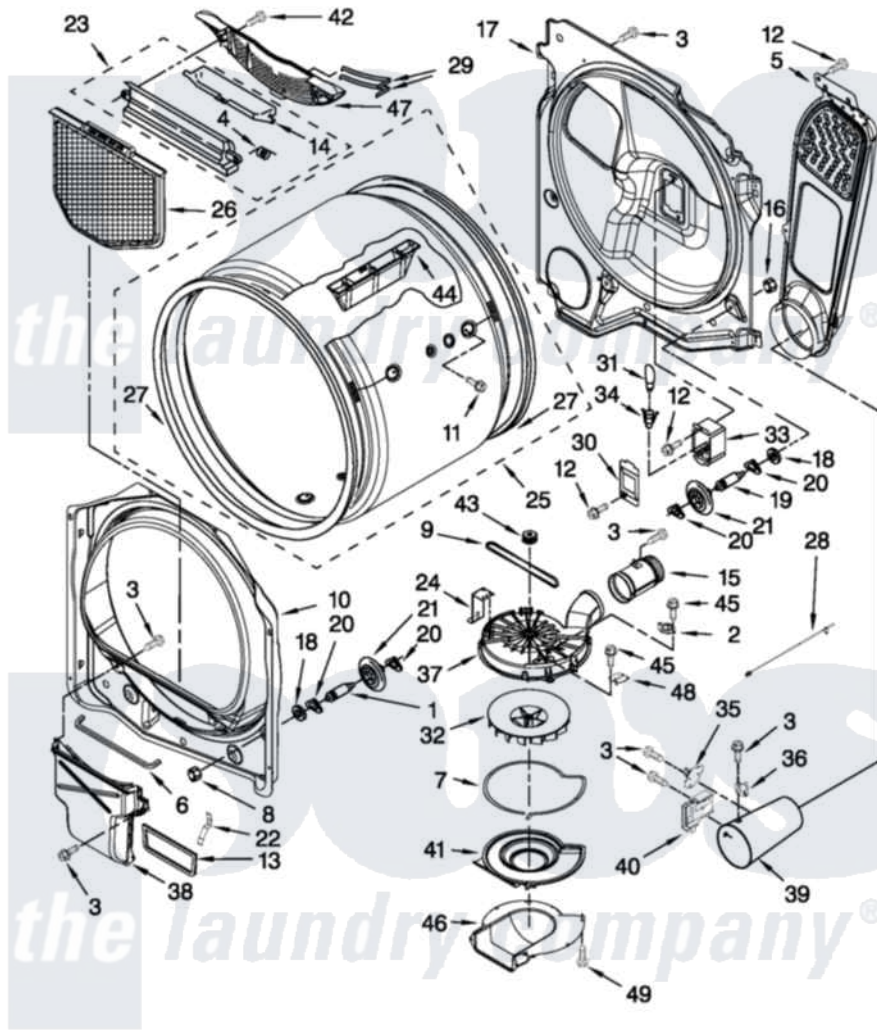

## BULKHEAD PARTS

For Model: MGDB750YW1  
(White)

FOR ORDERING INFORMATION REFER TO PARTS PRICE LIST

W10474921

5

Maytag Residential Maytag MGDB750YW1 Dryer Parts Parts Diagram 03 - BULKHEAD PARTS

[Click on the part number to view part](#)

Item	Original Part Number	Replaced By	Status	Part Description
1	<a href="#">W10359271</a>			Shaft, Drum Roller Threads
2	<a href="#">8577274</a>			Thermostat 295F
3	<a href="#">90767</a>			Screw, 8A X 3/8 HeX Washer Head Tapping
4	<a href="#">3394986</a>			Spring, Lint Screen Door
5	<a href="#">W10385948</a>			Air Duct Assembly
6	<a href="#">697813</a>			Seal, Outlet Housing
7	<a href="#">8573068</a>			Seal, Blower Cover
8	3934666	<a href="#">W10080210</a>		Nut, 3/8 X 16
9	<a href="#">8544742</a>			Belt, Blower
10	<a href="#">8557244</a>			Bulkhead, Front
11	<a href="#">W10219342</a>			Screw, Baffle Mounting
12	3390647	<a href="#">488729</a>		Screw
13	<a href="#">8544721</a>			Seal, Lint Duct
14	3394984	<a href="#">8563758</a>		Door, Lint Screen
15	<a href="#">8544755</a>			Exhaust Pipe
16	W10001120	<a href="#">W10080190</a>		Nut, 3/8-16