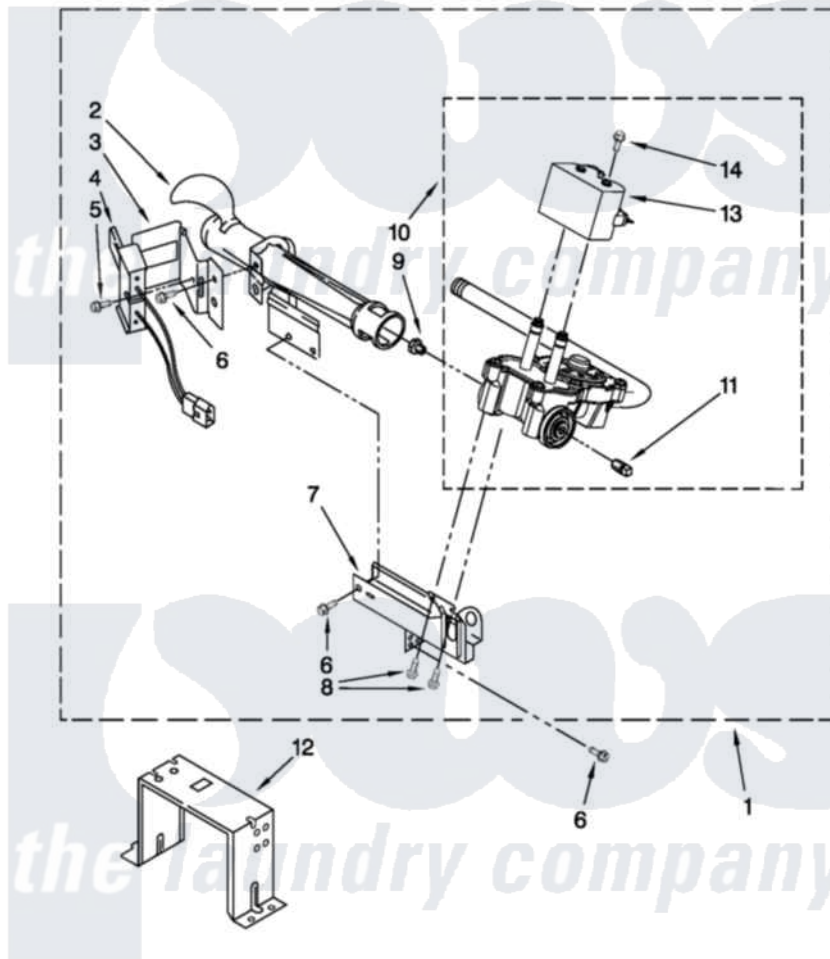

Maytag MGDB750YW1 04 - 8557891 BURNER ASSEMBLY

8557891 BURNER ASSEMBLY

For Model: MGDB750YW1
(White)

USE WITH TYPE 1 - NATURAL, TYPE 2 - MIXED,
AND TYPE 4 - LIQUEFIED PROPANE AND BUTANE GASES

FOR ORDERING INFORMATION REFER TO PARTS PRICE LIST

W10474921

7

Maytag [Residential Maytag MGDB750YW1 Dryer Parts](#) Parts Diagram 04 - 8557891 BURNER ASSEMBLY
Click on the part number to view part

Item	Original Part Number	Replaced By	Status	Part Description
1	W10398742	W10492506		Burner-Gas
2	8573010			Tube, Burner
3	694298			Bracket, Ignitor
4	686590	279311		Ignitor
5	3393909			Screw, 8-32 X 7/8
6	343641	681414		Screw, 10AB X 1/2
7	W10183823			Bracket, Burner
8	3387057			Screw, 10-16 X 1/2 Orifice, Burner
9	N/P		Not Available	ORIFICE, BURNER TYPE 4 (NOT SERVICED)
10	W10304606	W10398743		Valve-Gas
11	W10295523			Plug, Pipe
12	8544753			Bracket, Burner
13	W10368268		Not Available	COIL, 60 HZ.
14	326049536			Screw, Coil
Nil	W10317680			Conversion Kit L.P.G. To Type