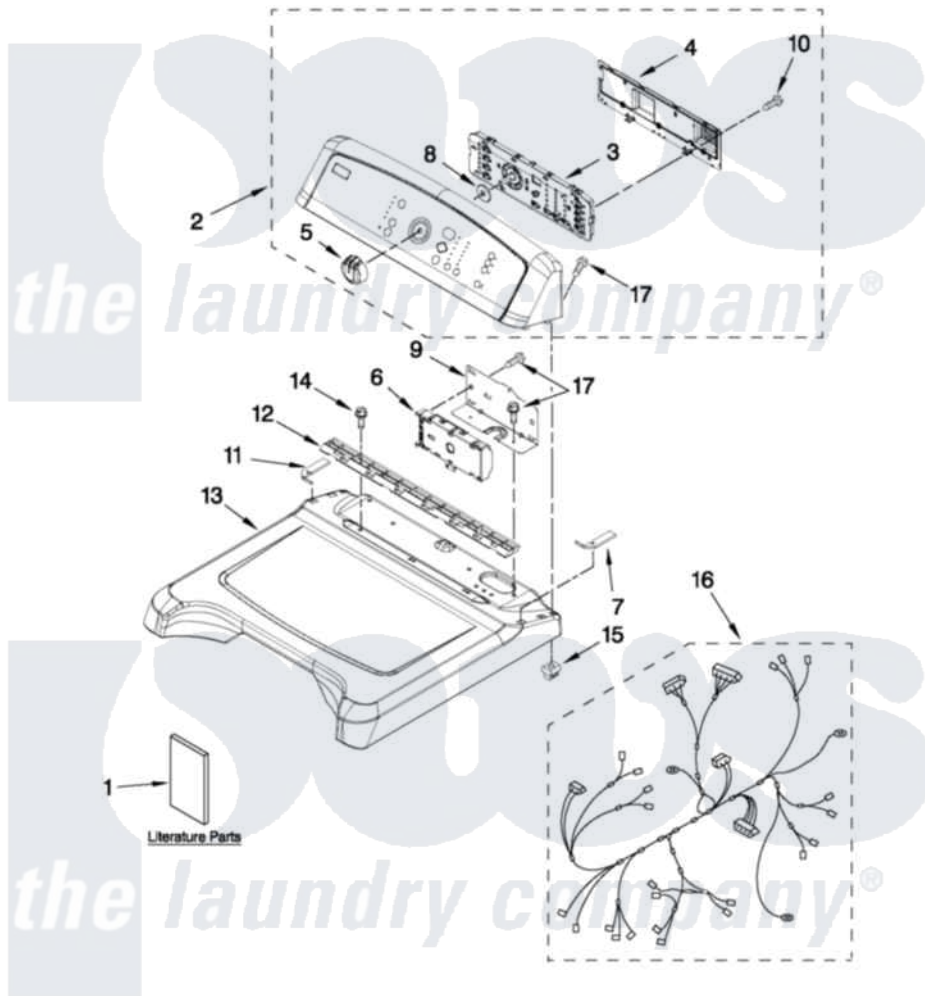

Maytag MGDB750YW2 01 - TOP AND CONSOLE PARTS

MAYTAG

TOP AND CONSOLE PARTS

GAS DRYER

For Model: MGDB750YW2
(White)

FOR ORDERING INFORMATION REFER TO PARTS PRICE LIST

5-12 Printed in U.S.A. (BMN)(bay)

1

Part No. W10507822 Rev. A

Maytag Residential Maytag MGDB750YW2 Dryer Parts Parts Diagram 01 - TOP AND CONSOLE PARTS

[Click on the part number to view part](#)

| Item | Original Part Number | Replaced By | Status | Part Description |
|------|---------------------------|-------------|---------------|------------------------------------|
| 1 | W10393006 | | Not Available | TECH, SHEET |
| " | W10388780 | | Not Available | GUIDE, USE & CARE |
| " | W10392126 | | Not Available | INSTALLATION INSTRUCTION (ENGLISH) |
| 2 | W10338343 | | | Panel, Console |
| 3 | W10388672 | | | Assembly, User Interface |
| 4 | W10051124 | | | Cover, Rear |
| 5 | W10338554 | | | Knob, Assembly |
| 6 | W10432257 | | | Control Electronic |
| 7 | W10219694 | | | Foam Seal, Top |
| 8 | 8572039 | | | Seal, User Interface |
| 9 | 8563853 | | | Bracket, Machine Controller |
| 10 | W10003770 | | | Screw, 6-19 X 1/2 |
| 11 | W10219695 | | | Foam Seal, Top |
| 12 | 8558863 | | | Bracket, Console |
| 13 | W10223157 | | | Top |
| 14 | 337686 | | Not Available | SCREW, 8-18 X .500 |

15 [W10112673](#)

Screw, Grommet

16 [W10393460](#)

Harness, Wiring Main

17 [W10131402](#)

Screw, 8-18 X 1.370