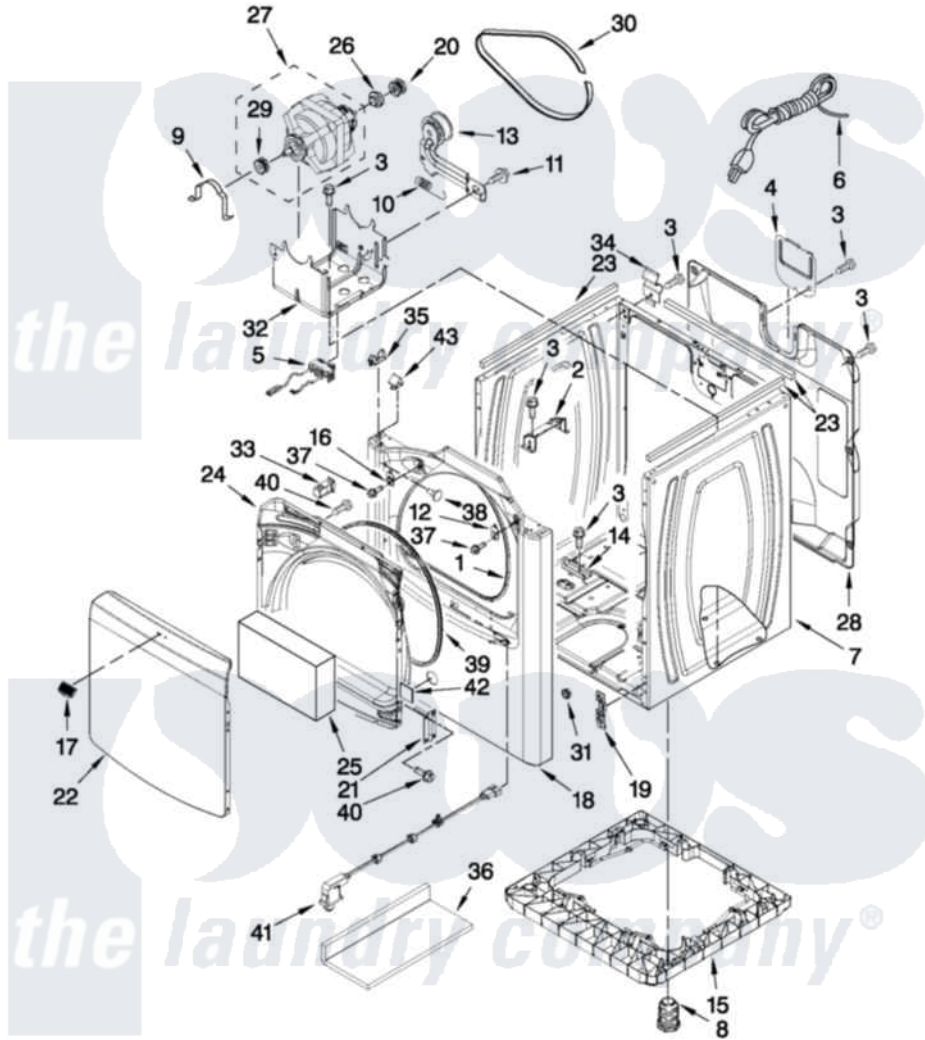

Maytag MGDB750YW2 02 - CABINET PARTS

CABINET PARTS

For Model: MGDB750YW2
(White)

FOR ORDERING INFORMATION REFER TO PARTS PRICE LIST

W10507622

3

Maytag [Residential Maytag MGDB750YW2 Dryer Parts](#) Parts Diagram 02 - CABINET PARTS

[Click on the part number to view part](#)

Item	Original Part Number	Replaced By	Status	Part Description
1	W10044490			Seal, Front Panel
2	8544753			Bracket, Burner
3	3390631			Screw, 10-16 X 3/8
4	8558833			Plate, Cover Terminal Block
5	W10314253			Switch, Assembly Broken Belt
6	W10440460			Cord, Power
7	W10183827	W10223154		Cabinet
8	W10363894			Foot, Dryer
9	660658			Clamp, Motor Mounting 343481 685441
10	3387374			Spring, Idler
11	3389420			Retainer-Idler 1/4-20 X 1/16
12	W10111888			Plug, Strike
13	8547160			Pulley Assembly
14	W10201446			Bracket-Gas Pipe
15	W10363887			Riser-Full
16	W10111906	W10295405		Strike

17	W10323735		Badge
18	W10463262		Front Panel And Foam Seal Assembly
19	3394083		Clip, Front Panel
20	W10136930		Pulley,
21	8565018		Assembly, Hinge And Pin
22	W10111876		Door, Outer
23	W10316529		Foam-Seal Cabinet
24	W10111879		Door, Inner
25	W10111867		Filler, Door
26	3393657		Restrainer, Belt
27	W10460374		Motor, Assembly 60 Hz
28	8558830	Not Available	Panel, Rear
29	W10139247		Pulley, Blower
30	W10136934		Belt, Drive
31	W10144494		Plug-Hole
32	8547158		Bracket, Motor
33	W10111905		Assembly, Door Catch
34	238088	8066217	Hinge, Top
35	8568303		Locator, Snap Down
36	W10215725		Cover, Door Switch
37	3400805		Screw, 8-18 X 3/64
38	W10144494		Plug-Hole
39	W10221653	W10239307	Seal-Door
40	342055	488627	Screw
41	W10350909		Door Switch Assembly
42	8564457		Plug, Front Panel
43	8576625		Lock, Front Top