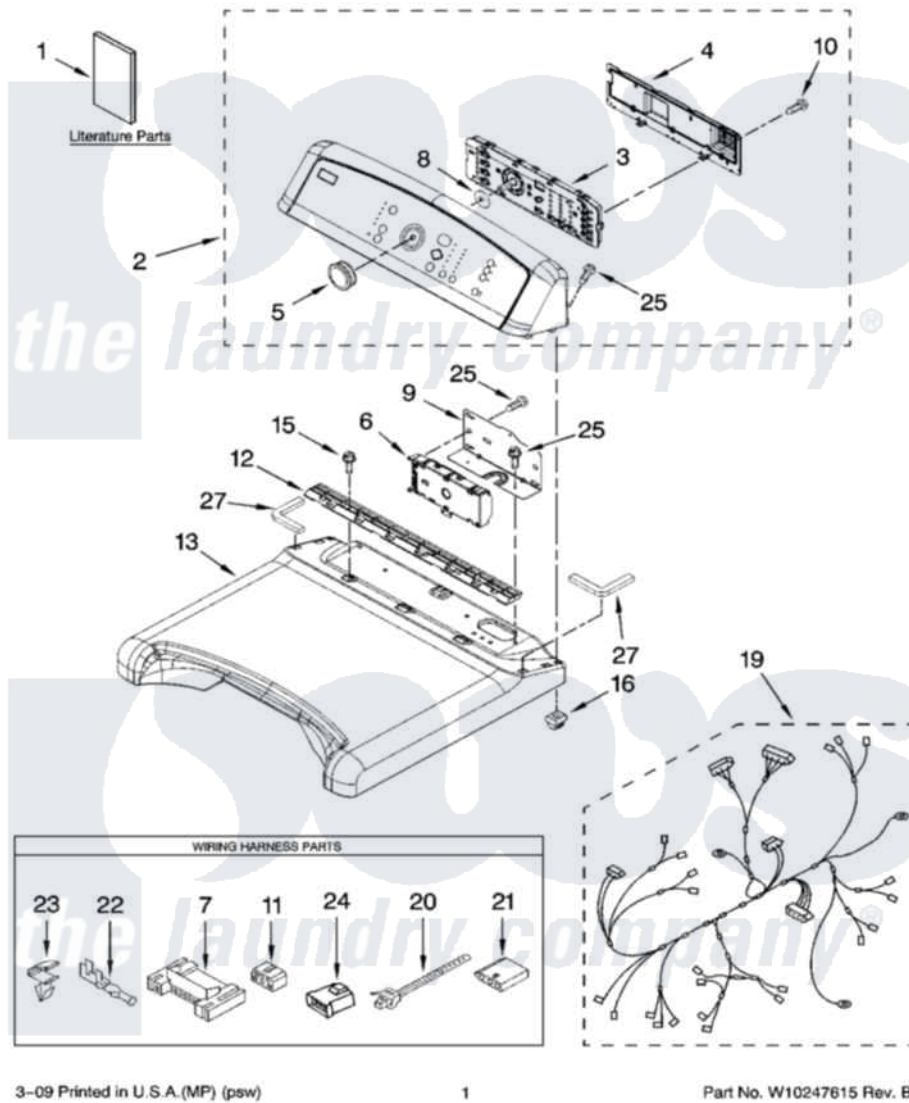

# Maytag MGDB800VB0 01 - TOP AND CONSOLE PARTS

**MAYTAG**

## TOP AND CONSOLE PARTS

For Models: MGDB800VQ0, MGDB800VU0, MGDB800VB0  
(White) (Silver) (Black)

GAS DRYER

3-09 Printed in U.S.A. (MP) (psw)

1

Part No. W10247615 Rev. B

Maytag Residential Maytag MGDB800VB0 Dryer Parts Parts Diagram 01 - TOP AND CONSOLE PARTS

[Click on the part number to view part](#)

Item	Original Part Number	Replaced By	Status	Part Description
1	W10200961		Not Available	Perf. Tips Sheet
"	W10156734		Not Available	Tech, Sheet
"	W10201177		Not Available	Guide, Use & Care
"	W10201171		Not Available	Guide, Quick Start
"	W10165147		Not Available	Sheet, Steam Tip
2	<a href="#">W10110296</a>			Console Assembly
"	<a href="#">W10110299</a>			Panel, Console
"	<a href="#">W10166669</a>			Console Assembly
3	W10051114	<a href="#">W10336131</a>		User Interface
4	<a href="#">W10051124</a>			Cover, Rear
5	<a href="#">W10051126</a>			Knob Assembly
6	<a href="#">W10111620</a>			Control Electronic
7	<a href="#">3395683</a>			Receptacle, Multi-Terminal
8	<a href="#">8572039</a>			Seal, User Interface
9	<a href="#">8563853</a>			Bracket, Machine Controller
10	<a href="#">W10003770</a>			Screw, 6-19 X 1/2

11	<a href="#">3347243</a>		Block, Disconnect
12	<a href="#">W10110295</a>		Bracket, Console
13	W10111848	<a href="#">W10223157</a>	Top
"	W10111902	<a href="#">W10223159</a>	Top
"	W10111911	<a href="#">W10223158</a>	Top
15	337686	Not Available	SCREW, 8-18 X .500
16	<a href="#">W10112673</a>		Screw, Grommet
19	W10111059	<a href="#">W10319803</a>	Harness, Wiring Main
20	<a href="#">3391018</a>		Tie Cable
21	<a href="#">3936144</a>		Do-It-Yourself Repair Manuals
22	94613	<a href="#">596797</a>	Terminal
23	<a href="#">3394427</a>		Clip-Harness
24	<a href="#">3403498</a>		Connector, 3-Position
25	<a href="#">W10131402</a>		Screw, 8-18 X 1.370
27	<a href="#">W10219695</a>		Foam Seal, Top
"	<a href="#">W10219694</a>		Foam Seal, Top