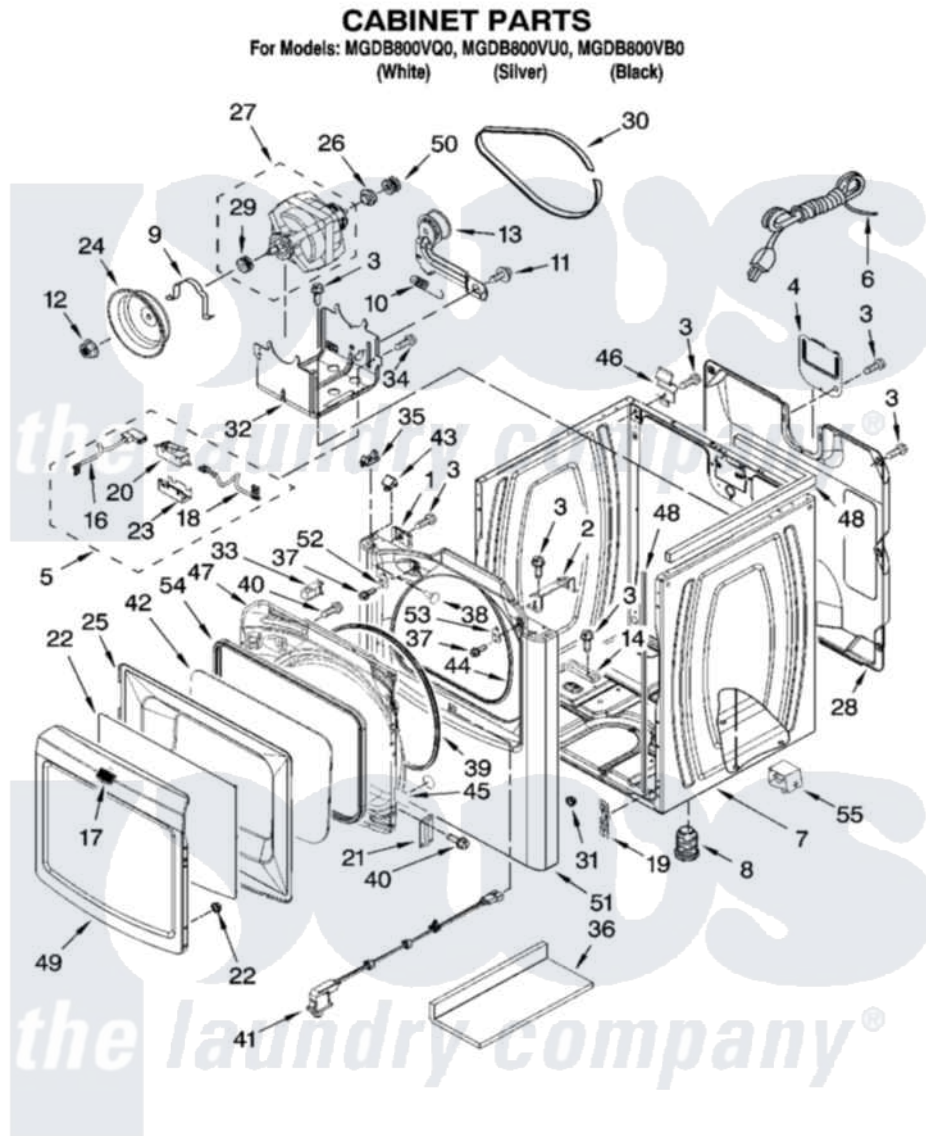

Maytag MGDB800VB0 02 - CABINET PARTS

W10247615

3

Maytag [Residential Maytag MGDB800VB0 Dryer Parts](#) Parts Diagram 02 - CABINET PARTS
Click on the part number to view part

Item	Original Part Number	Replaced By	Status	Part Description
1	W10007520			Clip, Ground
2	8544753			Bracket, Burner
3	3390631			Screw, 10-16 X 3/8
4	8558833			Plate, Cover Terminal Block
5	8564012			Switch, Assembly
6	344020	3401402		Cord, Power
7	W10183827	W10223154		Cabinet
"	W10183832	W10223156		Cabinet
"	W10183831			Cabinet
8	3392100	49621		Feet-Leveling
"	279810			Foot-Optional
9	660658			Clamp, Motor Mounting 343481 685441
10	3387374			Spring, Idler
11	3389420			Retainer-Idler 1/4-20 X 1/16
12	W10001340			Nut, Fly Wheel
13	8547160			Pulley Assembly