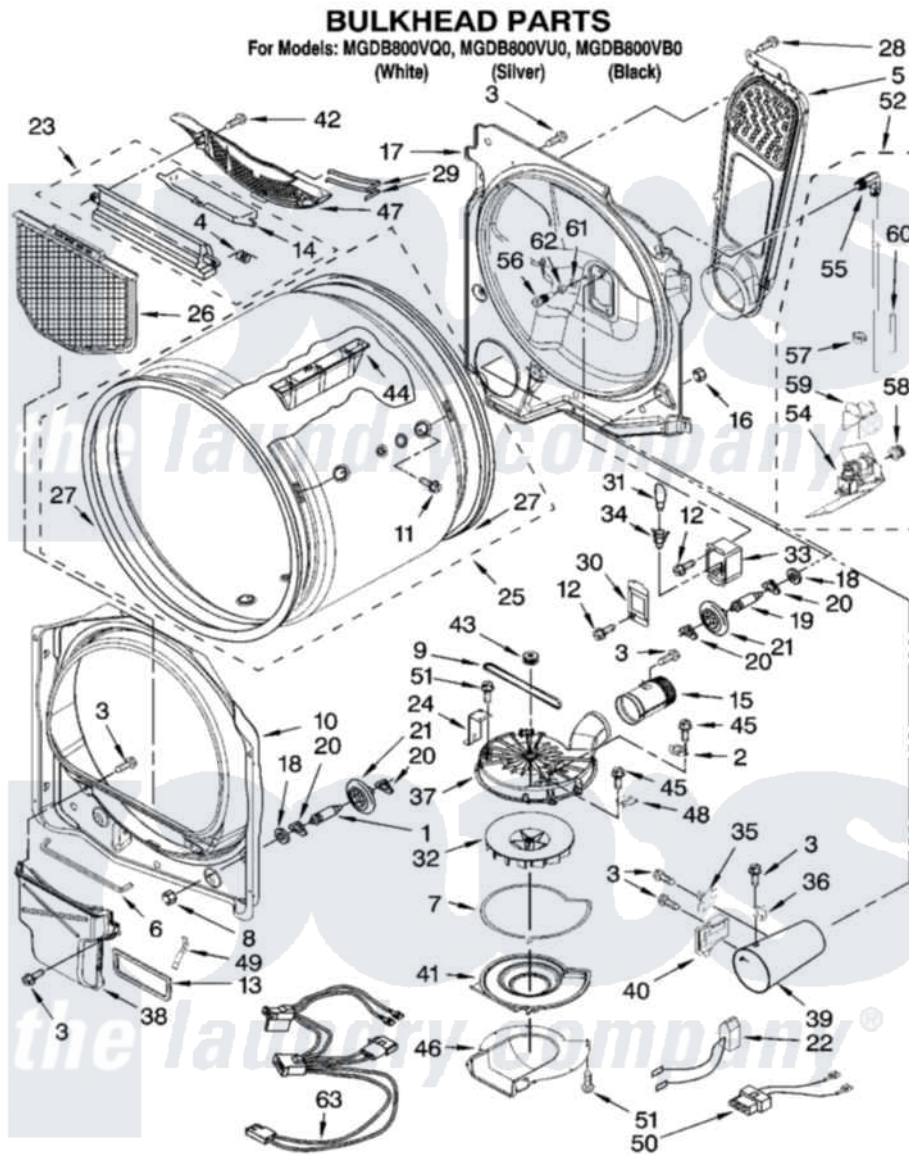

Maytag MGDB800VB0 03 - BULKHEAD PARTS

W10247615

5

Maytag [Residential Maytag MGDB800VB0 Dryer Parts](#) Parts Diagram 03 - BULKHEAD PARTS
 Click on the part number to view part

| Item | Original Part Number | Replaced By | Status | Part Description |
|------|---------------------------|---------------------------|--------|---|
| 1 | 8575324 | W10359271 | | Shaft, Drum Roller Threads |
| 2 | 8577274 | | | Thermostat 295F |
| 3 | 90767 | | | Screw, 8A X 3/8 HeX Washer Head Tapping |
| 4 | 3394986 | | | Spring, Lint Screen Door |
| 5 | 8544757 | | | Air Duct Assembly |
| 6 | 697813 | | | Seal, Outlet Housing |
| 7 | 8573068 | | | Seal, Blower Cover |
| 8 | 3934666 | W10080210 | | Nut, 3/8 X 16 |
| 9 | 8544742 | | | Belt, Blower |
| 10 | 8557244 | | | Bulkhead, Front |
| 11 | W10219342 | | | Screw, Baffle Mounting |
| 12 | 487909 | 488729 | | Screw |
| 13 | 8544721 | | | Seal, Lint Duct |
| 14 | 3394984 | 8563758 | | Door, Lint Screen |
| 15 | 8544755 | | | Exhaust Pipe |
| 16 | W10001120 | W10080190 | | Nut, 3/8-16 |