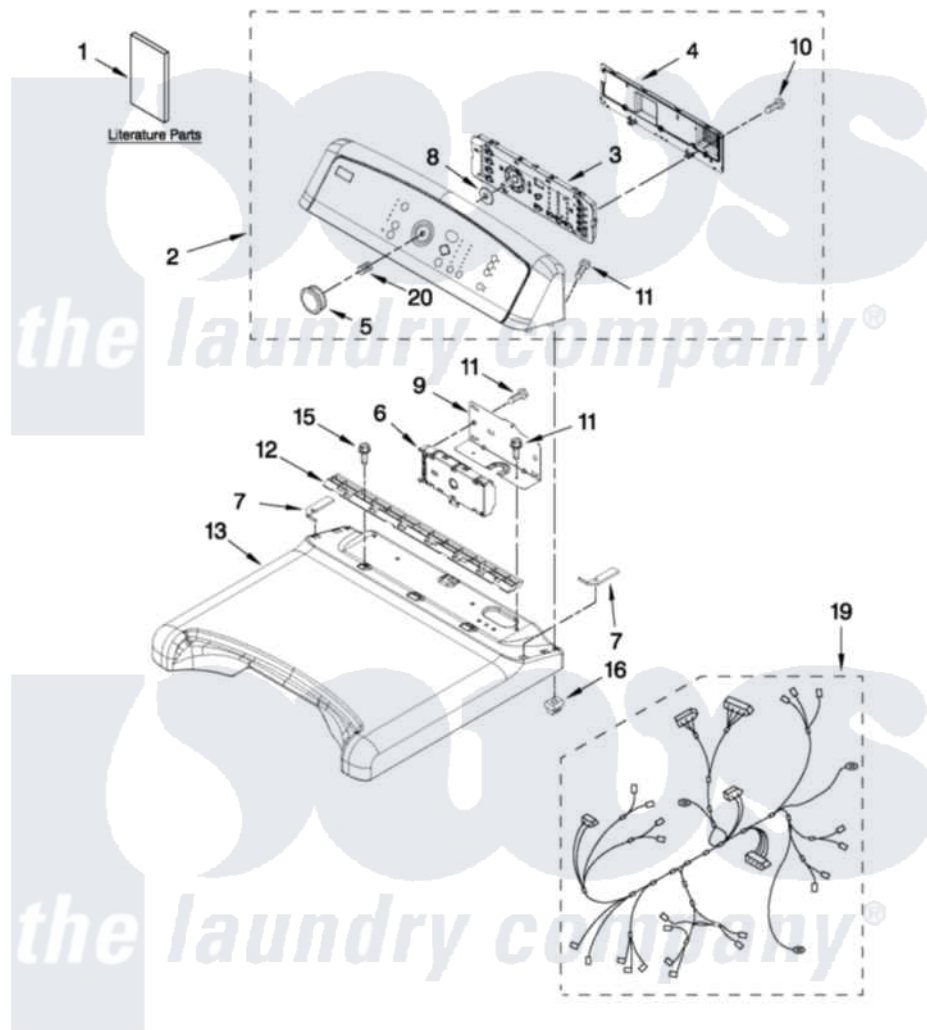

Maytag MGDB850WB0 01 - TOP AND CONSOLE PARTS

MAYTAG

TOP AND CONSOLE PARTS

GAS DRYER

For Models: MGDB850WQ0, MGDB850WL0, MGDB850WB0, MGDB850WR0
(White) (Silver) (Black) (Red)

FOR ORDERING INFORMATION REFER TO PARTS PRICE LIST

8-11 Printed in U.S.A.(L.T.)(bay)

1

Part No. W10284352 Rev. B

Maytag [Residential Maytag MGDB850WB0 Dryer Parts](#) Parts Diagram 01 - TOP AND CONSOLE PARTS
Click on the part number to view part

Item	Original Part Number	Replaced By	Status	Part Description
1	W10156734		Not Available	Tech, Sheet
"	W10260037		Not Available	GUIDE, USE & CARE
"	W10388777		Not Available	INSTALLATION, DIAGNOSTIC GUIDE
2	W10252468			Panel, Console
"	W10252469			Panel, Console
"	W10252471			Panel, Console
"	W10252470			Panel, Console
3	W10336131			User Interface
4	W10051124			Cover, Rear
5	W10051126			Knob Assembly
6	W10111620			Control Electronic
7	W10219695			Foam Seal, Top
"	W10219694			Foam Seal, Top
8	8572039			Seal, User Interface
9	8563853			Bracket, Machine Controller
10	W10003770			Screw, 6-19 X 1/2

11	W10131402		Screw, 8-18 X 1.370
12	W10110295		Bracket, Console
13	W10223157		Top
"	W10283289		Top
"	W10223158		Top
"	W10283288		Top
15	337686	Not Available	SCREW, 8-18 X .500
16	W10112673		Screw, Grommet
19	W10319803		Harness, Wiring Main
20	W10153920		Spring, Knob