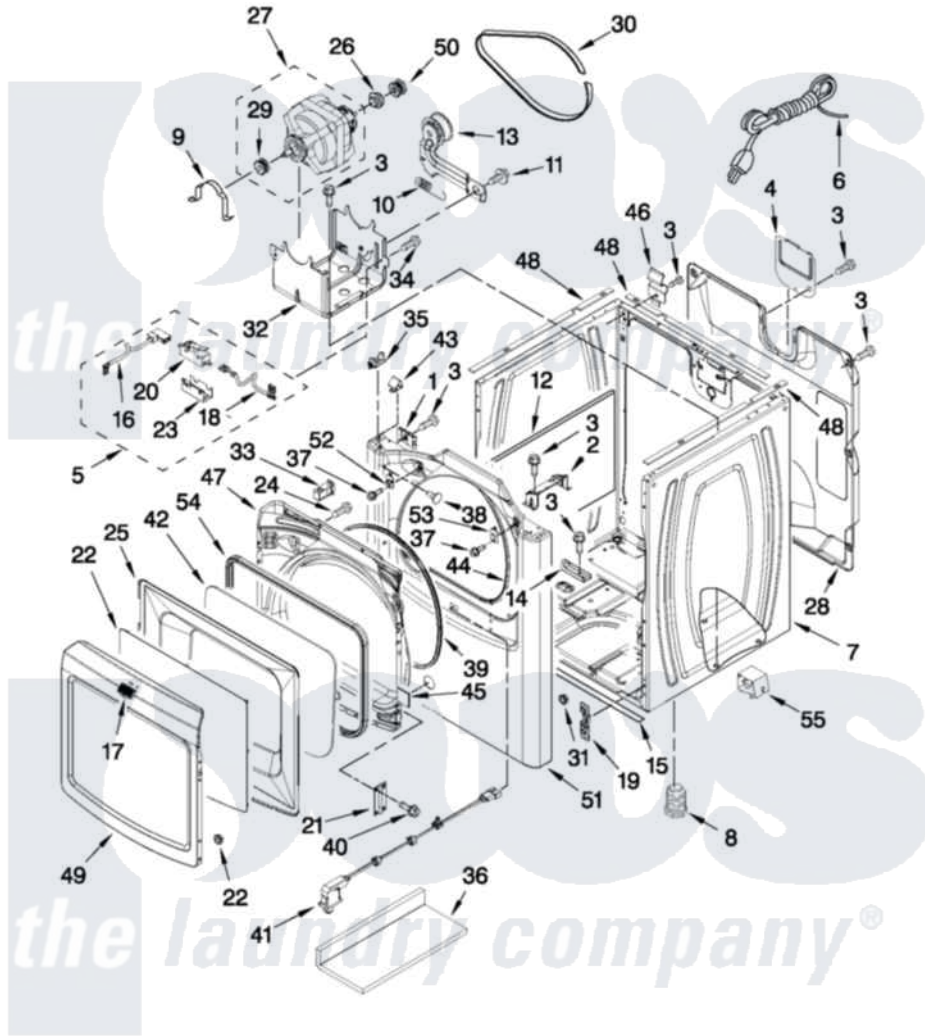

Maytag MGDB850WB0 02 - CABINET PARTS

CABINET PARTS

For Models: MGDB850WQ0 (White) MGDB850WL0 (Silver) MGDB850WB0 (Black) MGDB850WR0 (Red)

FOR ORDERING INFORMATION REFER TO PARTS PRICE LIST

W10284352

3

Maytag [Residential Maytag MGDB850WB0 Dryer Parts](#) Parts Diagram 02 - CABINET PARTS

[Click on the part number to view part](#)

Item	Original Part Number	Replaced By	Status	Part Description
1	W10007520			Clip, Ground
2	8544753			Bracket, Burner
3	3390631			Screw, 10-16 X 3/8
4	8558833			Plate, Cover Terminal Block
5	8564012			Switch, Assembly
6	344020	3401402		Cord, Power
7	W10223154			Cabinet
"	W10283292			Cabinet
"	W10223155			Cabinet
"	W10283291			Cabinet
8	3392100	49621		Feet-Leveling
NI	279810			Foot-Optional
9	660658			Clamp, Motor Mounting 343481 685441
10	3387374			Spring, Idler
11	3389420			Retainer-Idler 1/4-20 X 1/16
12	W10123956			Dampening Panel