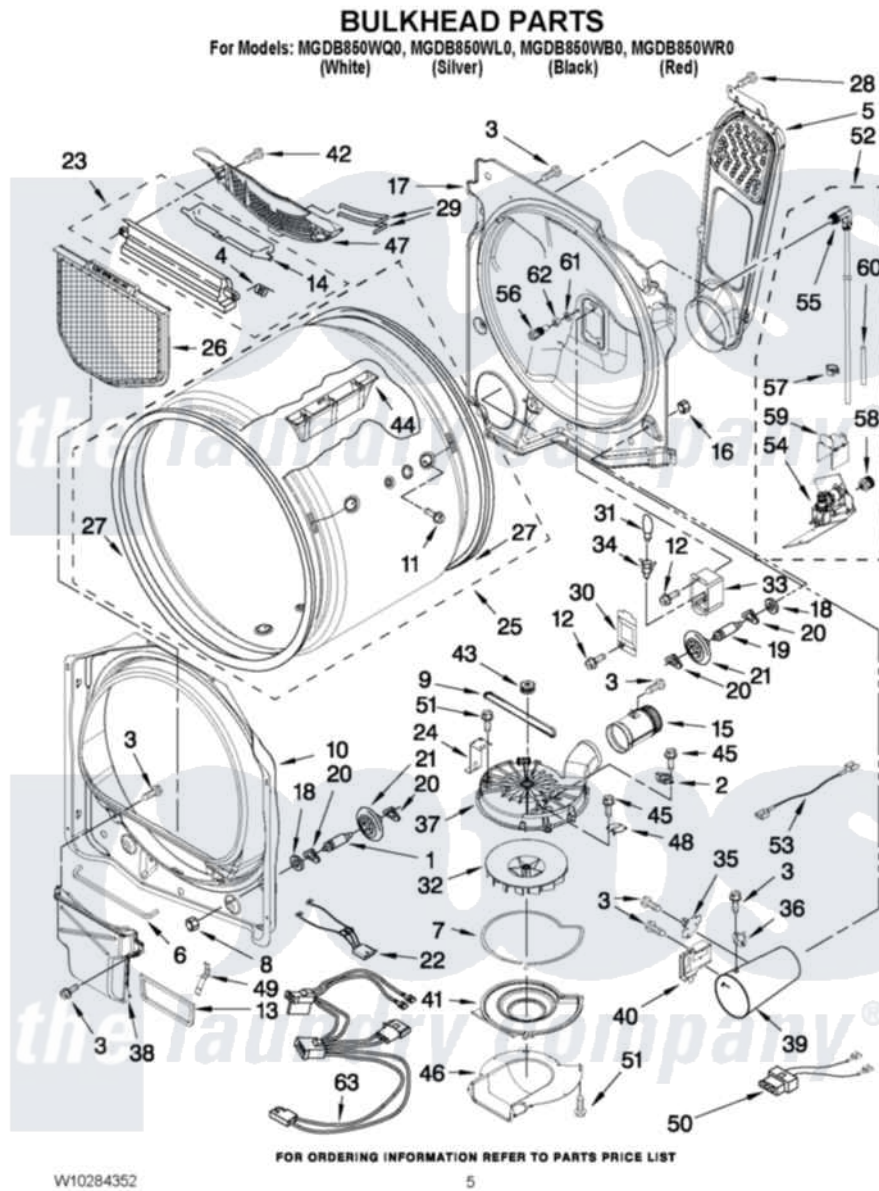

Maytag MGDB850WB0 03 - BULKHEAD PARTS

Maytag Residential Maytag MGDB850WB0 Dryer Parts Parts Diagram 03 - BULKHEAD PARTS
Click on the part number to view part

Item	Original Part Number	Replaced By	Status	Part Description
1	W10359271			Shaft, Drum Roller Threads
2	8577274			Thermostat 295F
3	90767			Screw, 8A X 3/8 HeX Washer Head Tapping
4	3394986			Spring, Lint Screen Door
5	8544757			Air Duct Assembly
6	697813			Seal, Outlet Housing
7	8573068			Seal, Blower Cover
8	3934666	W10080210		Nut, 3/8 X 16
9	8544742			Belt, Blower
10	8557244			Bulkhead, Front
11	W10219342			Screw, Baffle Mounting
12	3390647	488729		Screw
13	8544721			Seal, Lint Duct
14	3394984	8563758		Door, Lint Screen
15	8544755			Exhaust Pipe
16	W10001120	W10080190		Nut, 3/8-16