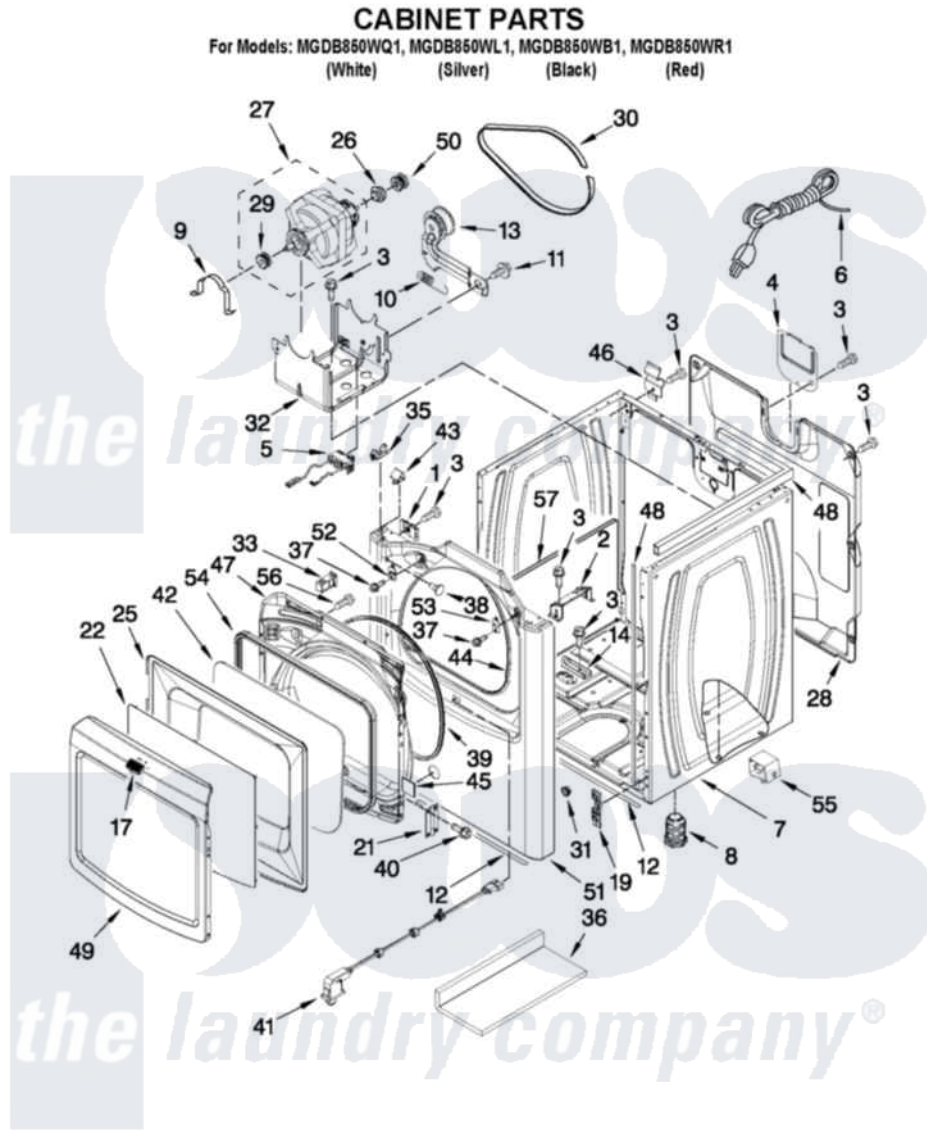

Maytag MGDB850WB1 02 - CABINET PARTS

W10409321

FOR ORDERING INFORMATION REFER TO PARTS PRICE LIST

3

Maytag [Residential Maytag MGDB850WB1 Dryer Parts](#) Parts Diagram 02 - CABINET PARTS
Click on the part number to view part

Item	Original Part Number	Replaced By	Status	Part Description
1	W10007520			Clip, Ground
2	8544753			Bracket, Burner
3	3390631			Screw, 10-16 X 3/8
4	8558833			Plate, Cover Terminal Block
5	W10314253			Switch, Assembly Broken Belt
6	344020	3401402		Cord, Power
7	W10223154			Cabinet
"	W10283292			Cabinet
"	W10223155			Cabinet
"	W10283291			Cabinet
8	3392100	49621		Feet-Leveling
NI	279810			Foot-Optional
9	660658			Clamp, Motor Mounting 343481 685441
10	3387374			Spring, Idler
11	3389420			Retainer-Idler 1/4-20 X 1/16
12	W10224768			Seal, Foam Spill Guard