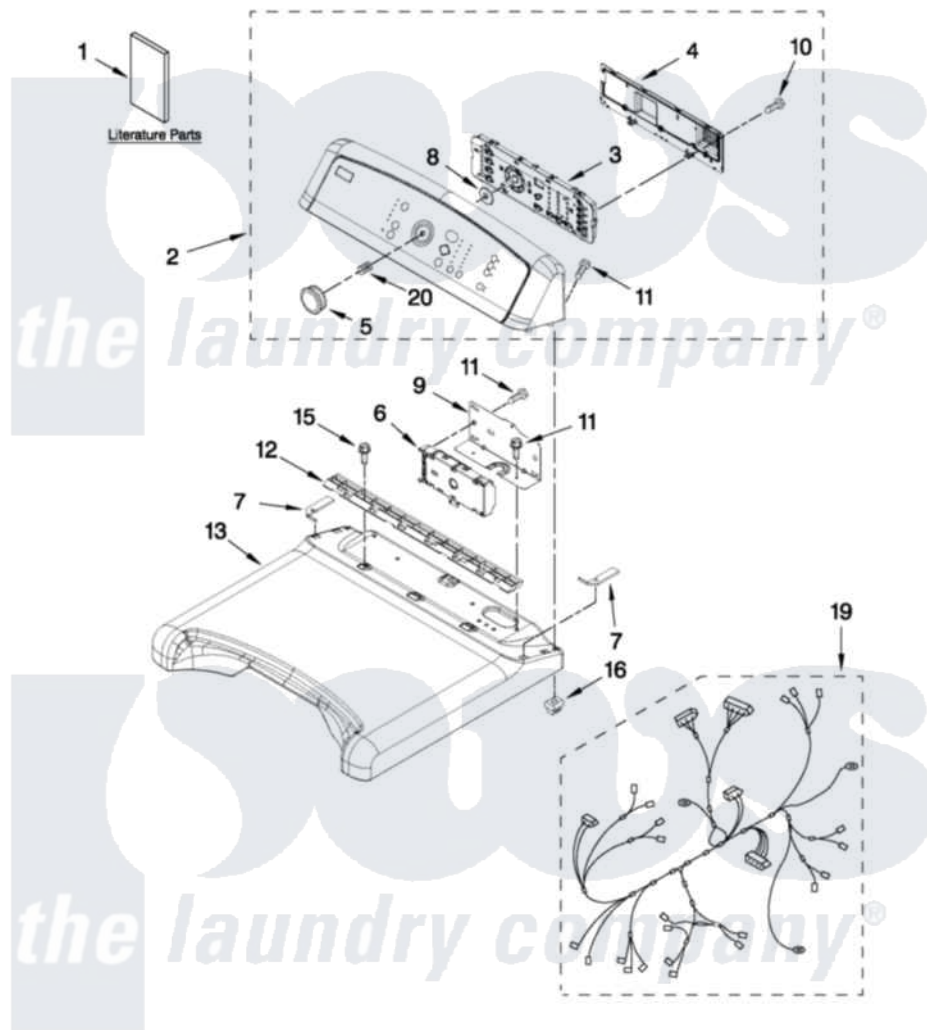

# Maytag MGDB850WL0 01 - TOP AND CONSOLE PARTS

**MAYTAG**

## TOP AND CONSOLE PARTS

GAS DRYER

For Models: MGDB850WQ0, MGDB850WL0, MGDB850WB0, MGDB850WR0  
(White) (Silver) (Black) (Red)

FOR ORDERING INFORMATION REFER TO PARTS PRICE LIST

8-11 Printed in U.S.A.(L.T.)(bay)

1

Part No. W10284352 Rev. B

Maytag [Residential Maytag MGDB850WL0 Dryer Parts](#) Parts Diagram 01 - TOP AND CONSOLE PARTS

[Click on the part number to view part](#)

Item	Original Part Number	Replaced By	Status	Part Description
1	W10156734		Not Available	Tech, Sheet
"	W10260037		Not Available	GUIDE, USE & CARE
"	W10388777		Not Available	INSTALLATION, DIAGNOSTIC GUIDE
2	<a href="#">W10252468</a>			Panel, Console
"	<a href="#">W10252469</a>			Panel, Console
"	<a href="#">W10252471</a>			Panel, Console
"	<a href="#">W10252470</a>			Panel, Console
3	<a href="#">W10336131</a>			User Interface
4	<a href="#">W10051124</a>			Cover, Rear
5	<a href="#">W10051126</a>			Knob Assembly
6	<a href="#">W10111620</a>			Control Electronic
7	<a href="#">W10219695</a>			Foam Seal, Top
"	<a href="#">W10219694</a>			Foam Seal, Top
8	<a href="#">8572039</a>			Seal, User Interface
9	<a href="#">8563853</a>			Bracket, Machine Controller
10	<a href="#">W10003770</a>			Screw, 6-19 X 1/2

11	<a href="#">W10131402</a>		Screw, 8-18 X 1.370
12	<a href="#">W10110295</a>		Bracket, Console
13	<a href="#">W10223157</a>		Top
"	<a href="#">W10283289</a>		Top
"	<a href="#">W10223158</a>		Top
"	<a href="#">W10283288</a>		Top
15	337686	Not Available	SCREW, 8-18 X .500
16	<a href="#">W10112673</a>		Screw, Grommet
19	<a href="#">W10319803</a>		Harness, Wiring Main
20	<a href="#">W10153920</a>		Spring, Knob