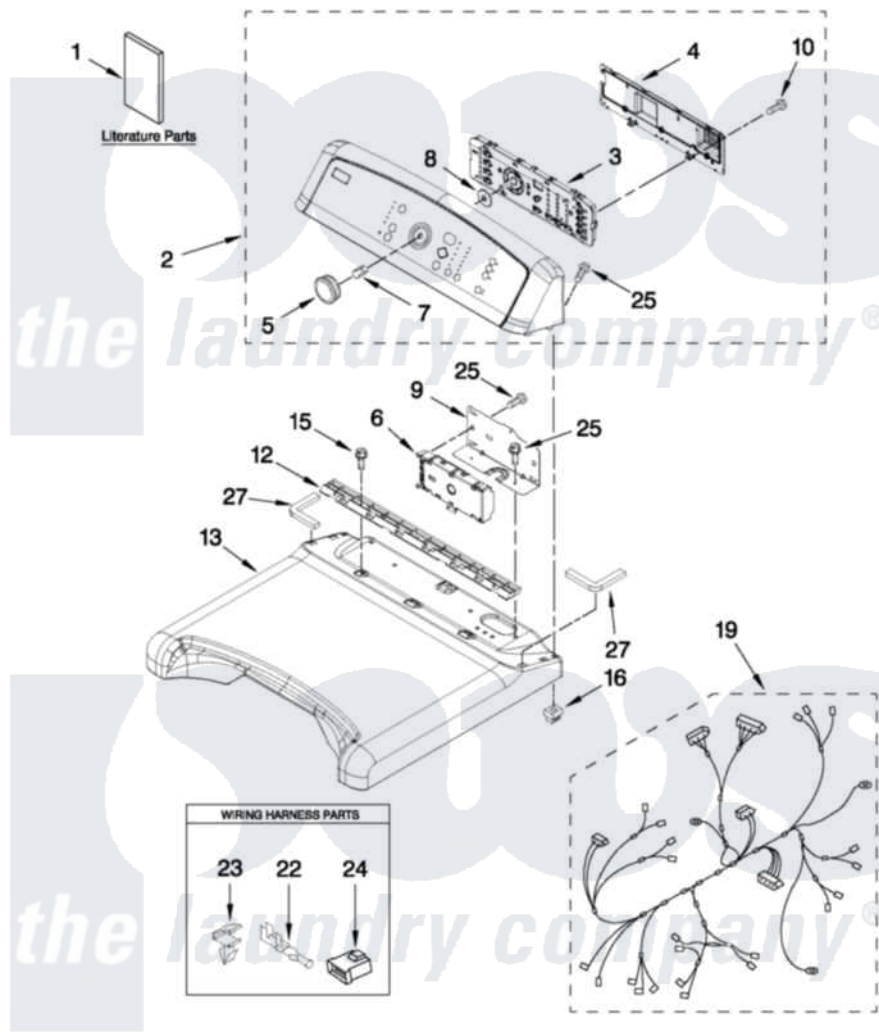

Maytag MGDB850WL1 01 - TOP AND CONSOLE PARTS

MAYTAG

TOP AND CONSOLE PARTS

29" GAS DRYER

For Models: MGDB850WQ1, MGDB850WL1, MGDB850WB1, MGDB850WR1
(White) (Silver) (Black) (Red)

FOR ORDERING INFORMATION REFER TO PARTS PRICE LIST

4-11 Printed in U.S.A. (JLP) (psw)

1

Part No. W10409321 Rev. A

Maytag [Residential Maytag MGDB850WL1 Dryer Parts](#) Parts Diagram 01 - TOP AND CONSOLE PARTS

[Click on the part number to view part](#)

Item	Original Part Number	Replaced By	Status	Part Description
1	W10388777		Not Available	INSTALLATION, DIAGNOSTIC GUIDE
"	W10156734		Not Available	Tech, Sheet
"	W10260037		Not Available	GUIDE, USE & CARE
2	W10252468			Panel, Console
"	W10252469			Panel, Console
"	W10252471			Panel, Console
"	W10252470			Panel, Console
3	W10336131			User Interface
4	W10051124			Cover, Rear
5	W10051126			Knob Assembly
6	W10111620			Control Electronic
7	W10153920			Spring, Knob
8	8572039			Seal, User Interface
9	8563853			Bracket, Machine Controller
10	W10003770			Screw, 6-19 X 1/2
12	W10110295			Bracket, Console