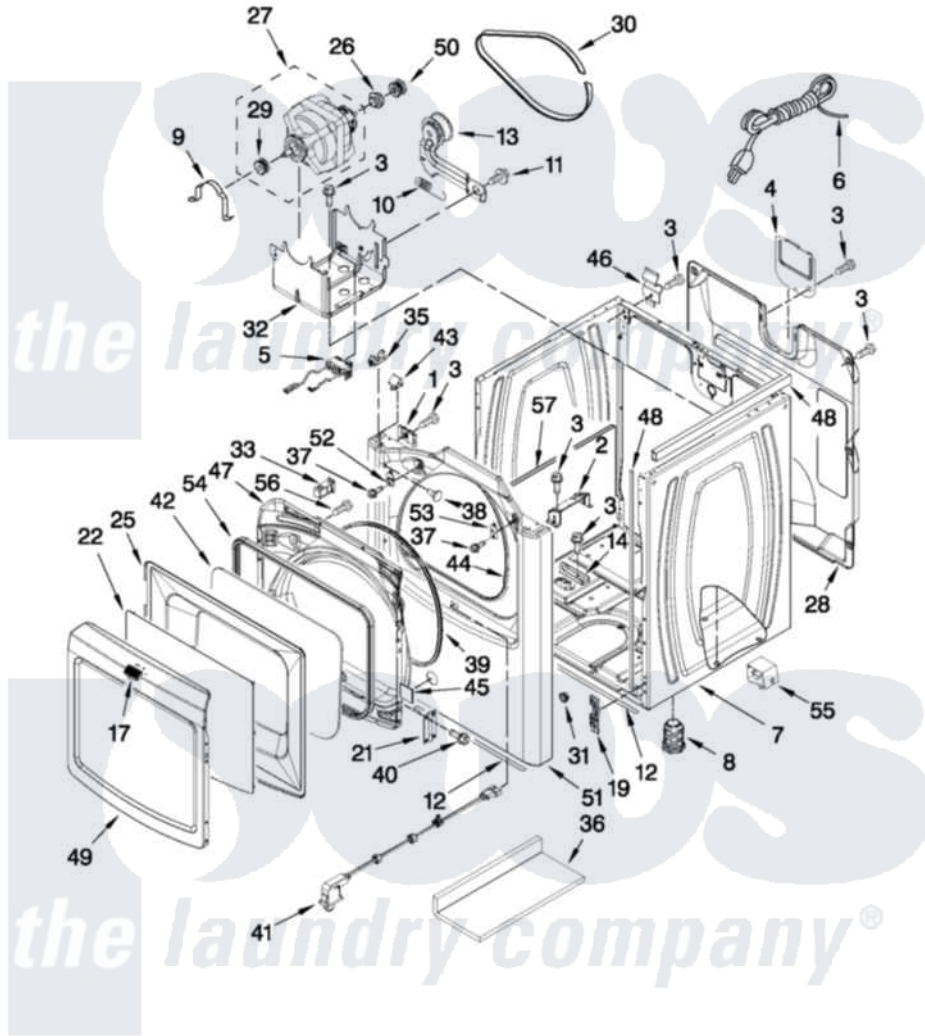

# Maytag MGDB850WL1 02 - CABINET PARTS

## CABINET PARTS

For Models: MGDB850WQ1, MGDB850WL1, MGDB850WB1, MGDB850WR1  
(White) (Silver) (Black) (Red)

FOR ORDERING INFORMATION REFER TO PARTS PRICE LIST

W10409321

3

Maytag [Residential Maytag MGDB850WL1 Dryer Parts](#) Parts Diagram 02 - CABINET PARTS

[Click on the part number to view part](#)

Item	Original Part Number	Replaced By	Status	Part Description
1	<a href="#">W10007520</a>			Clip, Ground
2	<a href="#">8544753</a>			Bracket, Burner
3	<a href="#">3390631</a>			Screw, 10-16 X 3/8
4	<a href="#">8558833</a>			Plate, Cover Terminal Block
5	<a href="#">W10314253</a>			Switch, Assembly Broken Belt
6	344020	<a href="#">3401402</a>		Cord, Power
7	<a href="#">W10223154</a>			Cabinet
"	<a href="#">W10283292</a>			Cabinet
"	<a href="#">W10223155</a>			Cabinet
"	<a href="#">W10283291</a>			Cabinet
8	3392100	<a href="#">49621</a>		Feet-Leveling
NI	<a href="#">279810</a>			Foot-Optional
9	<a href="#">660658</a>			Clamp, Motor Mounting 343481 685441
10	<a href="#">3387374</a>			Spring, Idler
11	<a href="#">3389420</a>			Retainer-Idler 1/4-20 X 1/16
12	<a href="#">W10224768</a>			Seal, Foam Spill Guard