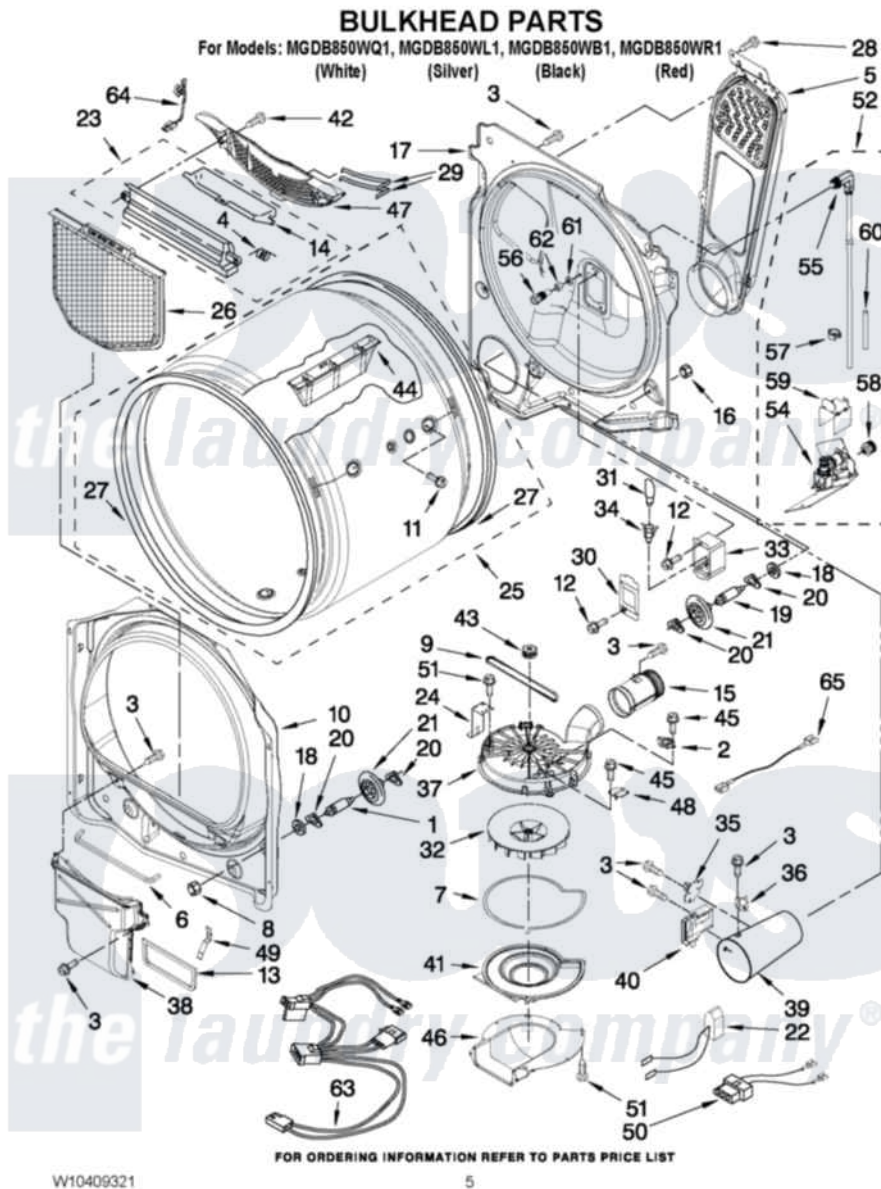

# Maytag MGDB850WL1 03 - BULKHEAD PARTS

Maytag Residential Maytag MGDB850WL1 Dryer Parts Parts Diagram 03 - BULKHEAD PARTS  
Click on the part number to view part

Item	Original Part Number	Replaced By	Status	Part Description
1	<a href="#">W10359271</a>			Shaft, Drum Roller Threads
2	<a href="#">8577274</a>			Thermostat 295F
3	<a href="#">90767</a>			Screw, 8A X 3/8 HeX Washer Head Tapping
4	<a href="#">3394986</a>			Spring, Lint Screen Door
5	<a href="#">8544757</a>			Air Duct Assembly
6	<a href="#">697813</a>			Seal, Outlet Housing
7	<a href="#">8573068</a>			Seal, Blower Cover
8	3934666	<a href="#">W10080210</a>		Nut, 3/8 X 16
9	<a href="#">8544742</a>			Belt, Blower
10	<a href="#">8557244</a>			Bulkhead, Front
11	<a href="#">W10219342</a>			Screw, Baffle Mounting
12	3390647	<a href="#">488729</a>		Screw
13	<a href="#">8544721</a>			Seal, Lint Duct
14	3394984	<a href="#">8563758</a>		Door, Lint Screen
15	<a href="#">8544755</a>			Exhaust Pipe
16	W10001120	<a href="#">W10080190</a>		Nut, 3/8-16