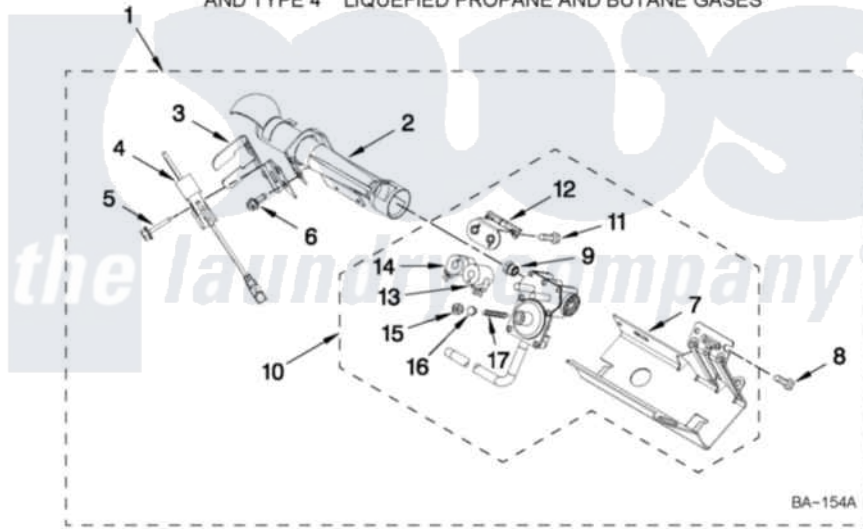

Maytag MGDB850WL1 04 - 8557891 BURNER ASSEMBLY

8557891 BURNER ASSEMBLY

For Models: MGDB850WQ1, MGDB850WL1, MGDB850WB1, MGDB850WR1
 (White) (Silver) (Black) (Red)

USE WITH TYPE 1 - NATURAL
 AND TYPE 4 LIQUEFIED PROPANE AND BUTANE GASES

FOR ORDERING INFORMATION REFER TO PARTS PRICE LIST

W10409321

7

Maytag Residential Maytag MGDB850WL1 Dryer Parts Parts Diagram 04 - 8557891 BURNER ASSEMBLY
 Click on the part number to view part

Item	Original Part Number	Replaced By	Status	Part Description
1	8557891	W10492506		Burner-Gas
2	8573010			Tube, Burner
3	694298			Bracket, Ignitor
4	686590	279311		Ignitor
5	3393909			Screw, 8-32 X 7/8
6	343641	681414		Screw, 10AB X 1/2
7	8544751			Base, Burner
8	3387057			Screw, 10-16 X 1/2 Orifice, Burner
9	15418			Orifice, Burner Type 1
"	15422		Not Available	ORIFICE, BURNER (TYPE 4) (BUTANE)
"	229742			Orifice, Burner
10	8573071			Valve, Gas 60 Hz .
11	694421			Screw, Bracket Mounting
12	8182790			Bracket, Coil
13	694540			Coil, 60 Hz