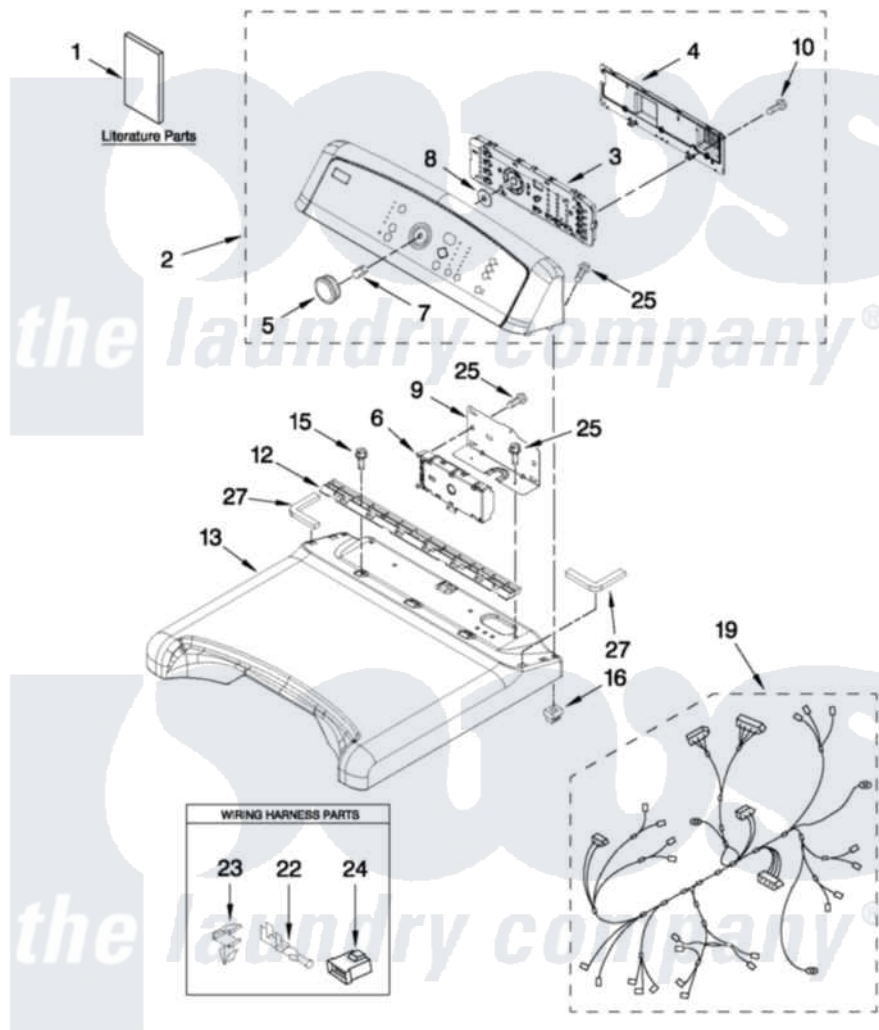

# Maytag MGDB850WQ1 01 - TOP AND CONSOLE PARTS

**MAYTAG**

## TOP AND CONSOLE PARTS

29" GAS DRYER

For Models: MGDB850WQ1, MGDB850WL1, MGDB850WB1, MGDB850WR1  
(White) (Silver) (Black) (Red)

FOR ORDERING INFORMATION REFER TO PARTS PRICE LIST

4-11 Printed in U.S.A. (JLP) (psw)

1

Part No. W10409321 Rev. A

Maytag [Residential Maytag MGDB850WQ1 Dryer Parts](#) Parts Diagram 01 - TOP AND CONSOLE PARTS

[Click on the part number to view part](#)

Item	Original Part Number	Replaced By	Status	Part Description
1	W10388777		Not Available	INSTALLATION, DIAGNOSTIC GUIDE
"	W10156734		Not Available	Tech, Sheet
"	W10260037		Not Available	GUIDE, USE & CARE
2	<a href="#">W10252468</a>			Panel, Console
"	<a href="#">W10252469</a>			Panel, Console
"	<a href="#">W10252471</a>			Panel, Console
"	<a href="#">W10252470</a>			Panel, Console
3	<a href="#">W10336131</a>			User Interface
4	<a href="#">W10051124</a>			Cover, Rear
5	<a href="#">W10051126</a>			Knob Assembly
6	<a href="#">W10111620</a>			Control Electronic
7	<a href="#">W10153920</a>			Spring, Knob
8	<a href="#">8572039</a>			Seal, User Interface
9	<a href="#">8563853</a>			Bracket, Machine Controller
10	<a href="#">W10003770</a>			Screw, 6-19 X 1/2
12	<a href="#">W10110295</a>			Bracket, Console

13	<a href="#">W10223157</a>		Top
"	<a href="#">W10283289</a>		Top
"	<a href="#">W10223158</a>		Top
"	<a href="#">W10283288</a>		Top
15	337686	Not Available	SCREW, 8-18 X .500
16	<a href="#">W10112673</a>		Screw, Grommet
19	<a href="#">W10319803</a>		Harness, Wiring Main
22	<a href="#">94614</a>		Terminal
23	<a href="#">3394427</a>		Clip-Harness
24	<a href="#">3403498</a>		Connector, 3-Position
25	<a href="#">W10131402</a>		Screw, 8-18 X 1.370
27	<a href="#">W10219695</a>		Foam Seal, Top
"	<a href="#">W10219694</a>		Foam Seal, Top