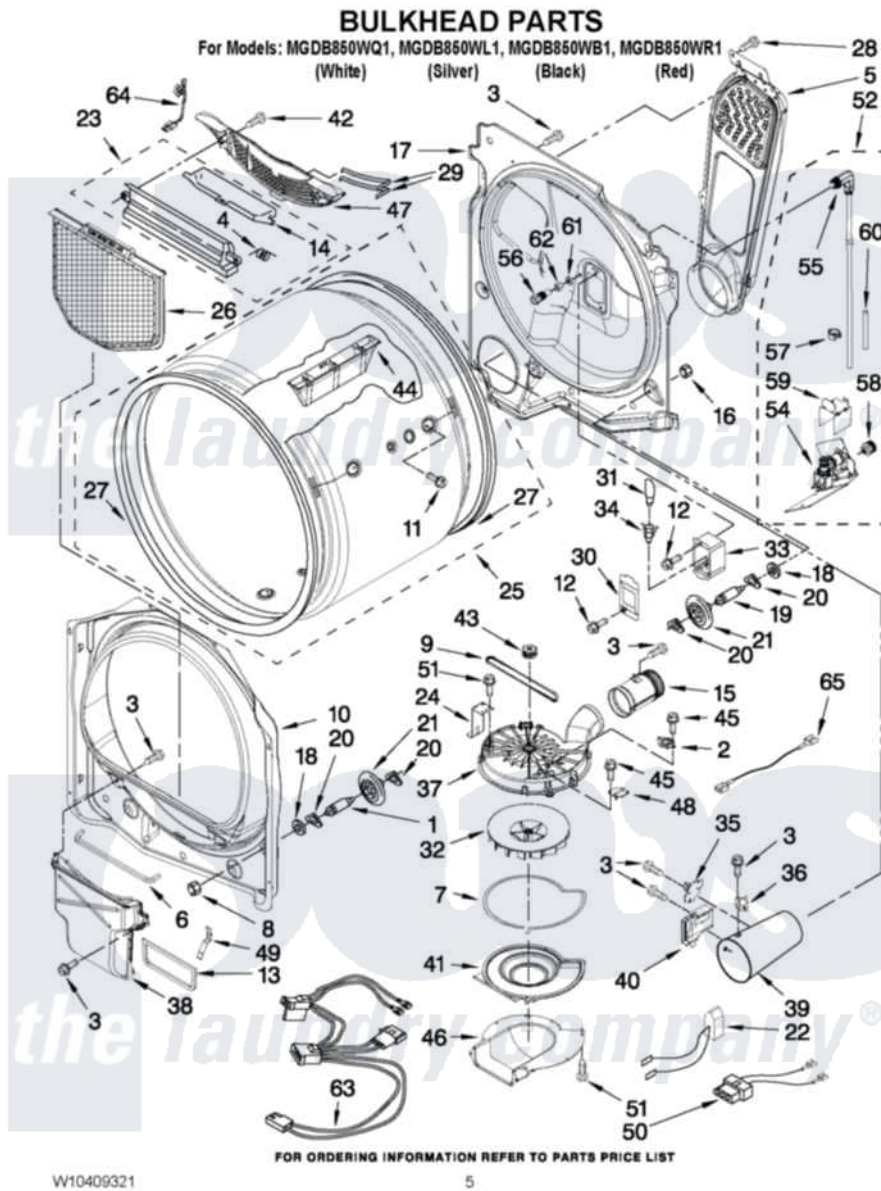

Maytag MGDB850WQ1 03 - BULKHEAD PARTS

Maytag Residential Maytag MGDB850WQ1 Dryer Parts Parts Diagram 03 - BULKHEAD PARTS
Click on the part number to view part

Item	Original Part Number	Replaced By	Status	Part Description
1	W10359271			Shaft, Drum Roller Threads
2	8577274			Thermostat 295F
3	90767			Screw, 8A X 3/8 HeX Washer Head Tapping
4	3394986			Spring, Lint Screen Door
5	8544757			Air Duct Assembly
6	697813			Seal, Outlet Housing
7	8573068			Seal, Blower Cover
8	3934666	W10080210		Nut, 3/8 X 16
9	8544742			Belt, Blower
10	8557244			Bulkhead, Front
11	W10219342			Screw, Baffle Mounting
12	3390647	488729		Screw
13	8544721			Seal, Lint Duct
14	3394984	8563758		Door, Lint Screen
15	8544755			Exhaust Pipe
16	W10001120	W10080190		Nut, 3/8-16