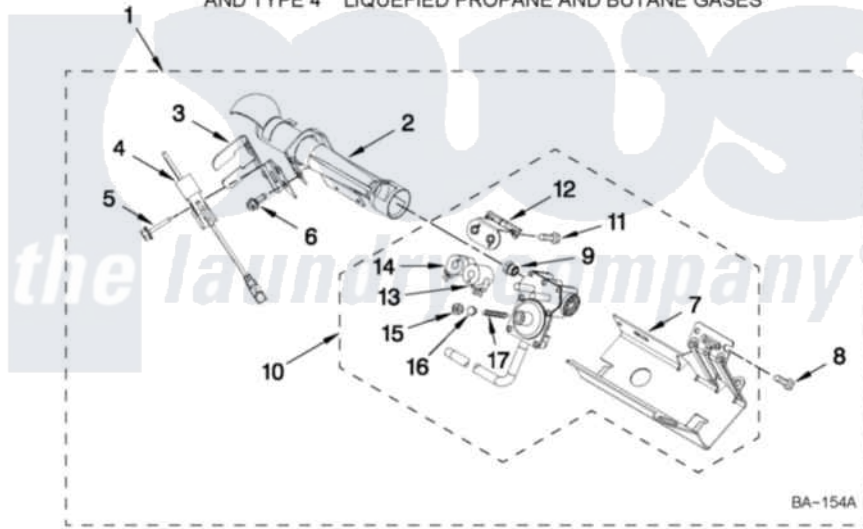

Maytag MGDB850WQ1 04 - 8557891 BURNER ASSEMBLY

8557891 BURNER ASSEMBLY

For Models: MGDB850WQ1, MGDB850WL1, MGDB850WB1, MGDB850WR1
 (White) (Silver) (Black) (Red)

USE WITH TYPE 1 - NATURAL
 AND TYPE 4 LIQUEFIED PROPANE AND BUTANE GASES

FOR ORDERING INFORMATION REFER TO PARTS PRICE LIST

W10409321

7

Maytag [Residential Maytag MGDB850WQ1 Dryer Parts](#) Parts Diagram 04 - 8557891 BURNER ASSEMBLY
 Click on the part number to view part

Item	Original Part Number	Replaced By	Status	Part Description
1	8557891	W10492506		Burner-Gas
2	8573010			Tube, Burner
3	694298			Bracket, Ignitor
4	686590	279311		Ignitor
5	3393909			Screw, 8-32 X 7/8
6	343641	681414		Screw, 10AB X 1/2
7	8544751			Base, Burner
8	3387057			Screw, 10-16 X 1/2 Orifice, Burner
9	15418			Orifice, Burner Type 1
"	15422		Not Available	ORIFICE, BURNER (TYPE 4) (BUTANE)
"	229742			Orifice, Burner
10	8573071			Valve, Gas 60 Hz .
11	694421			Screw, Bracket Mounting
12	8182790			Bracket, Coil
13	694540			Coil, 60 Hz