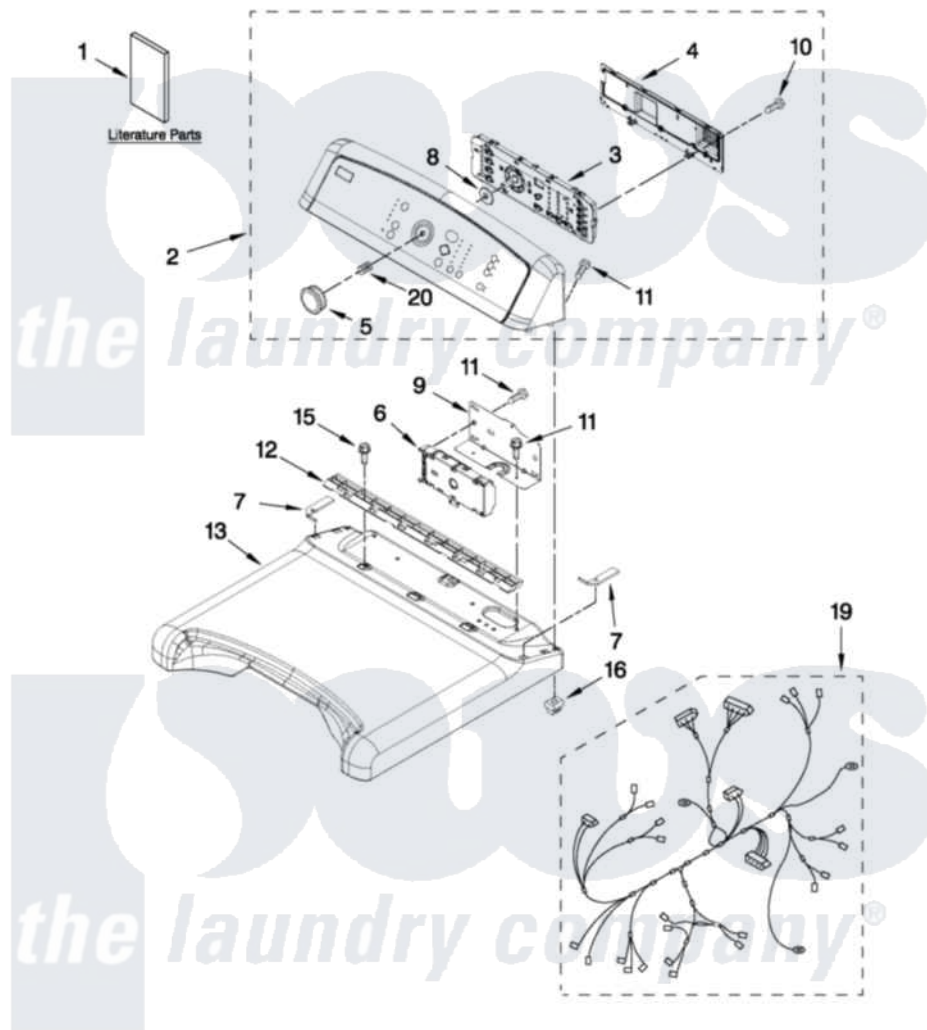

Maytag MGDB850WR0 01 - TOP AND CONSOLE PARTS

MAYTAG

TOP AND CONSOLE PARTS

GAS DRYER

For Models: MGDB850WQ0, MGDB850WL0, MGDB850WB0, MGDB850WR0
(White) (Silver) (Black) (Red)

FOR ORDERING INFORMATION REFER TO PARTS PRICE LIST

8-11 Printed in U.S.A.(L.T.)(bay)

1

Part No. W10284352 Rev. B

Maytag Residential Maytag MGDB850WR0 Dryer Parts Parts Diagram 01 - TOP AND CONSOLE PARTS
Click on the part number to view part

Item	Original Part Number	Replaced By	Status	Part Description
1	W10156734		Not Available	Tech, Sheet
"	W10260037		Not Available	GUIDE, USE & CARE
"	W10388777		Not Available	INSTALLATION, DIAGNOSTIC GUIDE
2	W10252468			Panel, Console
"	W10252469			Panel, Console
"	W10252471			Panel, Console
"	W10252470			Panel, Console
3	W10336131			User Interface
4	W10051124			Cover, Rear
5	W10051126			Knob Assembly
6	W10111620			Control Electronic
7	W10219695			Foam Seal, Top
"	W10219694			Foam Seal, Top
8	8572039			Seal, User Interface
9	8563853			Bracket, Machine Controller
10	W10003770			Screw, 6-19 X 1/2

11	W10131402		Screw, 8-18 X 1.370
12	W10110295		Bracket, Console
13	W10223157		Top
"	W10283289		Top
"	W10223158		Top
"	W10283288		Top
15	337686	Not Available	SCREW, 8-18 X .500
16	W10112673		Screw, Grommet
19	W10319803		Harness, Wiring Main
20	W10153920		Spring, Knob