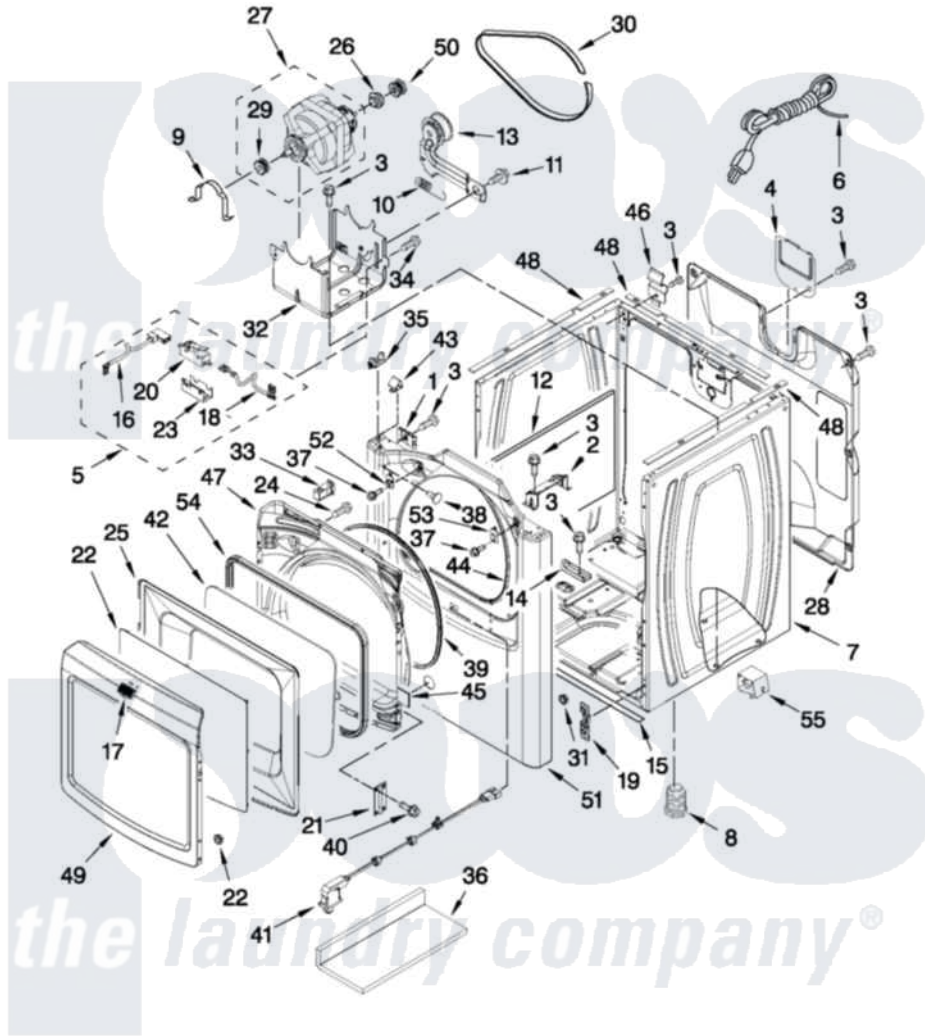

Maytag MGDB850WR0 02 - CABINET PARTS

CABINET PARTS

For Models: MGDB850WQ0 (White), MGDB850WL0 (Silver), MGDB850WB0 (Black), MGDB850WR0 (Red)

W10284352

FOR ORDERING INFORMATION REFER TO PARTS PRICE LIST

3

Maytag [Residential Maytag MGDB850WR0 Dryer Parts](#) Parts Diagram 02 - CABINET PARTS

[Click on the part number to view part](#)

Item	Original Part Number	Replaced By	Status	Part Description
1	W10007520			Clip, Ground
2	8544753			Bracket, Burner
3	3390631			Screw, 10-16 X 3/8
4	8558833			Plate, Cover Terminal Block
5	8564012			Switch, Assembly
6	344020	3401402		Cord, Power
7	W10223154			Cabinet
"	W10283292			Cabinet
"	W10223155			Cabinet
"	W10283291			Cabinet
8	3392100	49621		Feet-Leveling
NI	279810			Foot-Optional
9	660658			Clamp, Motor Mounting 343481 685441
10	3387374			Spring, Idler
11	3389420			Retainer-Idler 1/4-20 X 1/16
12	W10123956			Dampening Panel