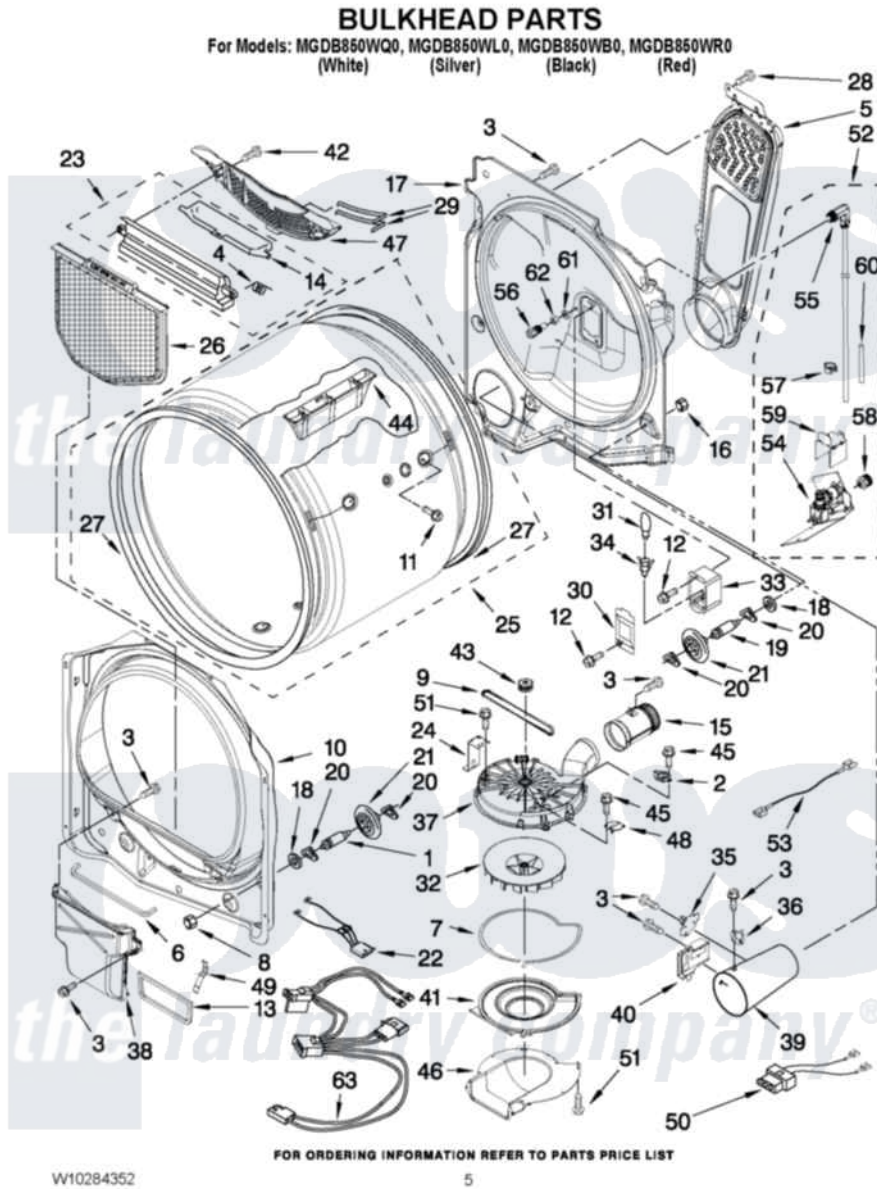

Maytag MGDB850WR0 03 - BULKHEAD PARTS

Maytag Residential Maytag MGDB850WR0 Dryer Parts Parts Diagram 03 - BULKHEAD PARTS
Click on the part number to view part

Item	Original Part Number	Replaced By	Status	Part Description
1	W10359271			Shaft, Drum Roller Threads
2	8577274			Thermostat 295F
3	90767			Screw, 8A X 3/8 HeX Washer Head Tapping
4	3394986			Spring, Lint Screen Door
5	8544757			Air Duct Assembly
6	697813			Seal, Outlet Housing
7	8573068			Seal, Blower Cover
8	3934666	W10080210		Nut, 3/8 X 16
9	8544742			Belt, Blower
10	8557244			Bulkhead, Front
11	W10219342			Screw, Baffle Mounting
12	3390647	488729		Screw
13	8544721			Seal, Lint Duct
14	3394984	8563758		Door, Lint Screen
15	8544755			Exhaust Pipe
16	W10001120	W10080190		Nut, 3/8-16