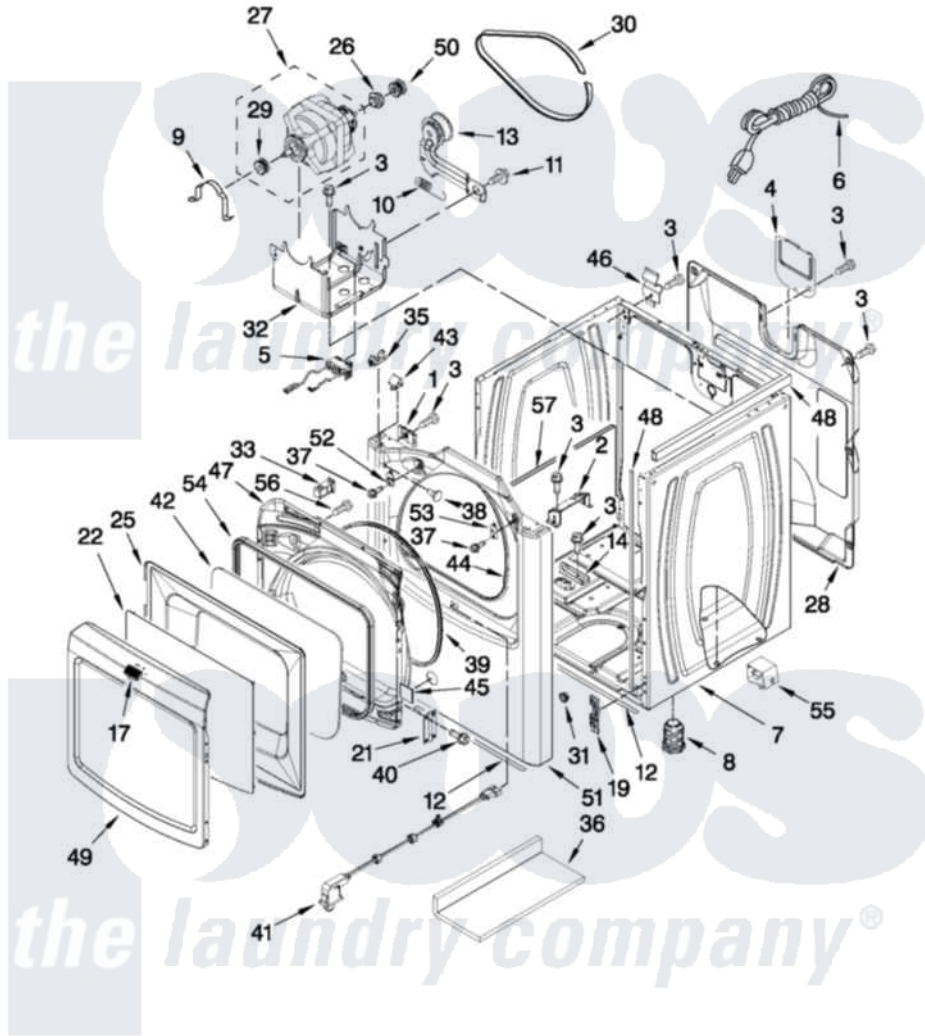

Maytag MGDB850WR1 02 - CABINET PARTS

CABINET PARTS

For Models: MGDB850WQ1, MGDB850WL1, MGDB850WB1, MGDB850WR1
(White) (Silver) (Black) (Red)

FOR ORDERING INFORMATION REFER TO PARTS PRICE LIST

W10409321

3

Maytag [Residential Maytag MGDB850WR1 Dryer Parts](#) Parts Diagram 02 - CABINET PARTS

[Click on the part number to view part](#)

Item	Original Part Number	Replaced By	Status	Part Description
1	W10007520			Clip, Ground
2	8544753			Bracket, Burner
3	3390631			Screw, 10-16 X 3/8
4	8558833			Plate, Cover Terminal Block
5	W10314253			Switch, Assembly Broken Belt
6	344020	3401402		Cord, Power
7	W10223154			Cabinet
"	W10283292			Cabinet
"	W10223155			Cabinet
"	W10283291			Cabinet
8	3392100	49621		Feet-Leveling
NI	279810			Foot-Optional
9	660658			Clamp, Motor Mounting 343481 685441
10	3387374			Spring, Idler
11	3389420			Retainer-Idler 1/4-20 X 1/16
12	W10224768			Seal, Foam Spill Guard