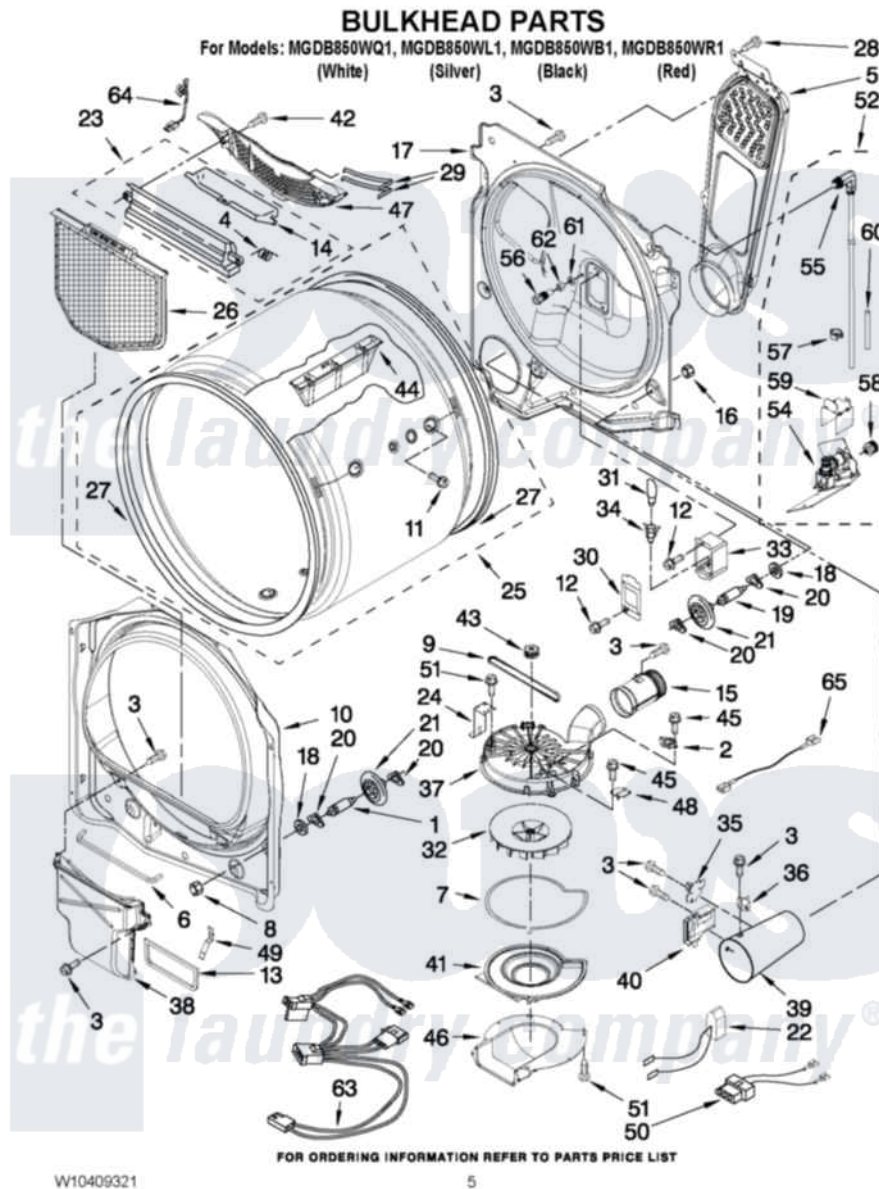

Maytag MGDB850WR1 03 - BULKHEAD PARTS

Maytag Residential Maytag MGDB850WR1 Dryer Parts Parts Diagram 03 - BULKHEAD PARTS
Click on the part number to view part

Item	Original Part Number	Replaced By	Status	Part Description
1	W10359271			Shaft, Drum Roller Threads
2	8577274			Thermostat 295F
3	90767			Screw, 8A X 3/8 HeX Washer Head Tapping
4	3394986			Spring, Lint Screen Door
5	8544757			Air Duct Assembly
6	697813			Seal, Outlet Housing
7	8573068			Seal, Blower Cover
8	3934666	W10080210		Nut, 3/8 X 16
9	8544742			Belt, Blower
10	8557244			Bulkhead, Front
11	W10219342			Screw, Baffle Mounting
12	3390647	488729		Screw
13	8544721			Seal, Lint Duct
14	3394984	8563758		Door, Lint Screen
15	8544755			Exhaust Pipe
16	W10001120	W10080190		Nut, 3/8-16