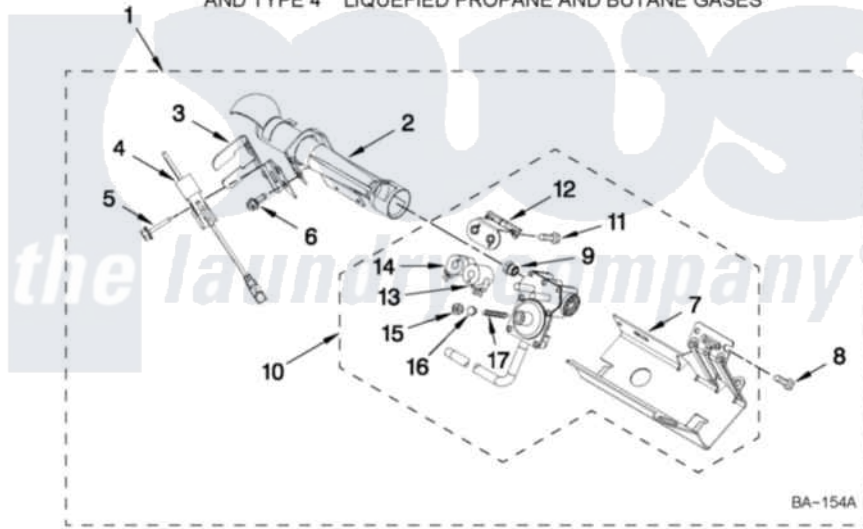

Maytag MGDB850WR1 04 - 8557891 BURNER ASSEMBLY

8557891 BURNER ASSEMBLY

For Models: MGDB850WQ1, MGDB850WL1, MGDB850WB1, MGDB850WR1
 (White) (Silver) (Black) (Red)

USE WITH TYPE 1 - NATURAL
 AND TYPE 4 LIQUEFIED PROPANE AND BUTANE GASES

FOR ORDERING INFORMATION REFER TO PARTS PRICE LIST

W10409321

7

Maytag [Residential Maytag MGDB850WR1 Dryer Parts](#) Parts Diagram 04 - 8557891 BURNER ASSEMBLY
 Click on the part number to view part

Item	Original Part Number	Replaced By	Status	Part Description
1	8557891	W10492506		Burner-Gas
2	8573010			Tube, Burner
3	694298			Bracket, Ignitor
4	686590	279311		Ignitor
5	3393909			Screw, 8-32 X 7/8
6	343641	681414		Screw, 10AB X 1/2
7	8544751			Base, Burner
8	3387057			Screw, 10-16 X 1/2 Orifice, Burner
9	15418			Orifice, Burner Type 1
"	15422		Not Available	ORIFICE, BURNER (TYPE 4) (BUTANE)
"	229742			Orifice, Burner
10	8573071			Valve, Gas 60 Hz .
11	694421			Screw, Bracket Mounting
12	8182790			Bracket, Coil
13	694540			Coil, 60 Hz