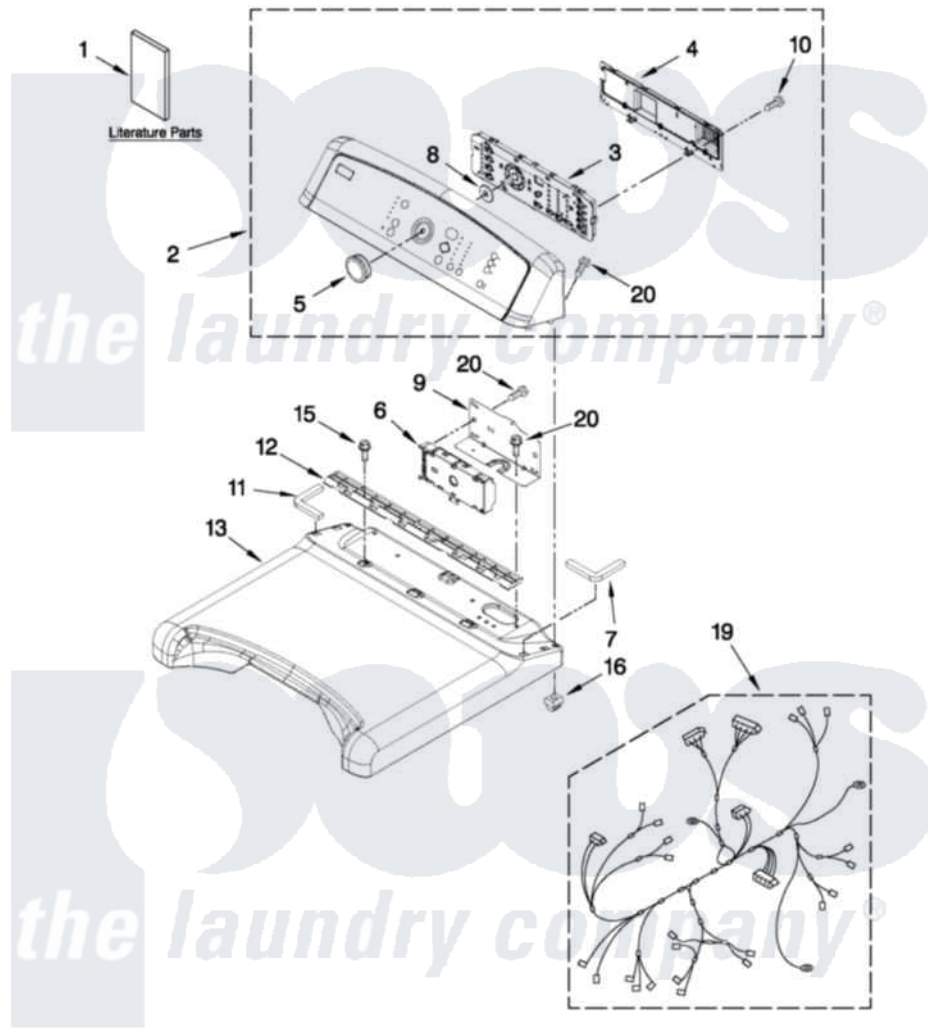

Maytag MGDB850YG0 01 - TOP AND CONSOLE PARTS

MAYTAG

TOP AND CONSOLE PARTS

GAS DRYER

For Models: MGDB850YW0, MGDB850YG0
(White) (Silver)

FOR ORDERING INFORMATION REFER TO PARTS PRICE LIST

7-11 Printed in U.S.A.(L.T.)(bay)

1

Part No. W10435648 Rev. A

Maytag [Residential Maytag MGDB850YG0 Dryer Parts](#) Parts Diagram 01 - TOP AND CONSOLE PARTS

[Click on the part number to view part](#)

Item	Original Part Number	Replaced By	Status	Part Description
1	W10393006		Not Available	TECH, SHEET
"	W10388780		Not Available	GUIDE, USE & CARE
"	W10392126		Not Available	INSTALLATION INSTRUCTION (ENGLISH)
2	W10338345			Console Assembly
"	W10416110			Console Assembly
3	W10388670			Assembly, User Interface
4	W10051124			Cover, Rear
5	W10338554			Knob, Assembly
6	W10249829			Control Electronic
7	W10219694			Foam Seal, Top
8	8572039			Seal, User Interface
9	8563853			Bracket, Machine Controller
10	W10003770			Screw, 6-19 X 1/2
11	W10219695			Foam Seal, Top
12	8558863			Bracket, Console
13	W10223157			Top

"	W10338836		Top
15	337686	Not Available	SCREW, 8-18 X .500
16	W10112673		Screw, Grommet
19	W10393461		Harness, Wiring Main
20	W10131402		Screw, 8-18 X 1.370