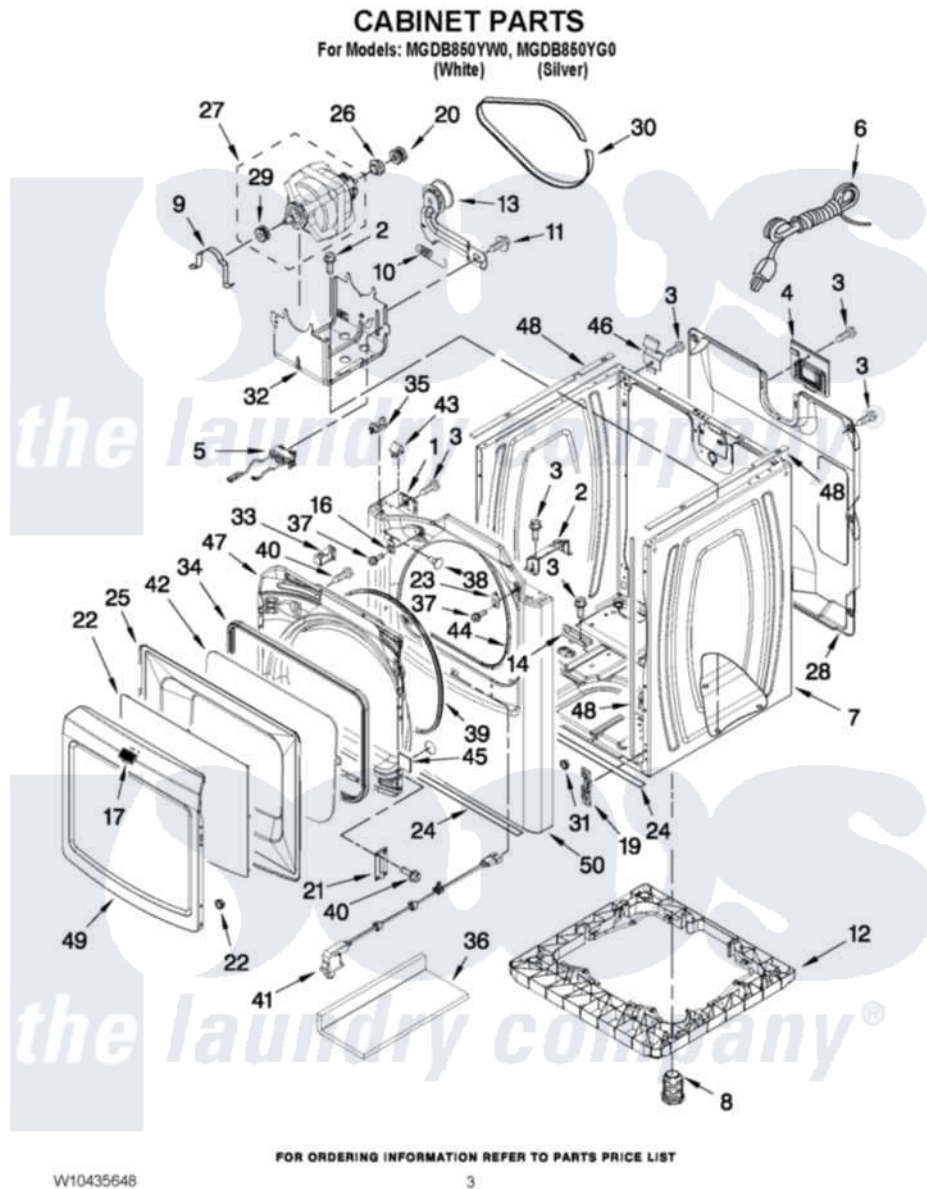

Maytag MGDB850YG0 02 - CABINET PARTS

Maytag [Residential Maytag MGDB850YG0 Dryer Parts](#) Parts Diagram 02 - CABINET PARTS
Click on the part number to view part

Item	Original Part Number	Replaced By	Status	Part Description
1	W10007520			Clip, Ground
2	8544753			Bracket, Burner
3	3390631			Screw, 10-16 X 3/8
4	8558833			Plate, Cover Terminal Block
5	W10314253			Switch, Assembly Broken Belt
6	344020	3401402		Cord, Power
7	W10223154			Cabinet
"	W10338830			Cabinet
8	W10363894			Foot, Dryer
9	660658			Clamp, Motor Mounting 343481 685441
10	3387374			Spring, Idler
11	3389420			Retainer-Idler 1/4-20 X 1/16
12	W10363887			Riser-Full
13	8547160			Pulley Assembly
14	W10201446			Bracket-Gas Pipe
16	W10111906	W10295405		Strike

17	W10323735		Badge
19	3394083		Clip, Front Panel
20	W10136930		Pulley,
21	W10252472		Hinge Assembly
22	w10394552		Window-Outer
23	W10111888		Plug, Strike
24	W10224768		Seal, Foam Spill Guard
25	W10304170		Bezel, Door Clip
26	3393657		Restrainer, Belt
27	W10136932		Motor, Assembly 60 Hz
28	W10140148		Panel, Rear
29	W10139247		Pulley, Blower
30	W10136934		Belt, Drive
31	8578560		Hole, Plug
32	8547158		Bracket, Motor
33	W10111905		Assembly, Door Catch
34	W10111859		Gasket, Inner Door
35	8568303		Locator, Snap Down
36	W10215725		Cover, Door Switch
37	3400805		Screw, 8-18 X 3/64
38	W10144494		Plug-Hole
39	W10221653	W10239307	Seal-Door
40	342055	488627	Screw
41	W10201785		Door Switch Assembly
42	W10111857		Glass, Inner Door
43	8576625		Lock, Front Top
44	W10044490		Seal, Front Panel
45	8564457		Plug, Front Panel
"	W10301055		Plug, Front Panel
46	238088	8066217	Hinge, Top
47	W10111878		Door, Inner
"	W10304172		Door, Inner
48	W10316529		Foam-Seal Cabinet
49	W10252478		Door, Outer
"	W10344649		Door, Outer
50	W10235342	W10307829	Panel
"	W10252457		Panel, Front