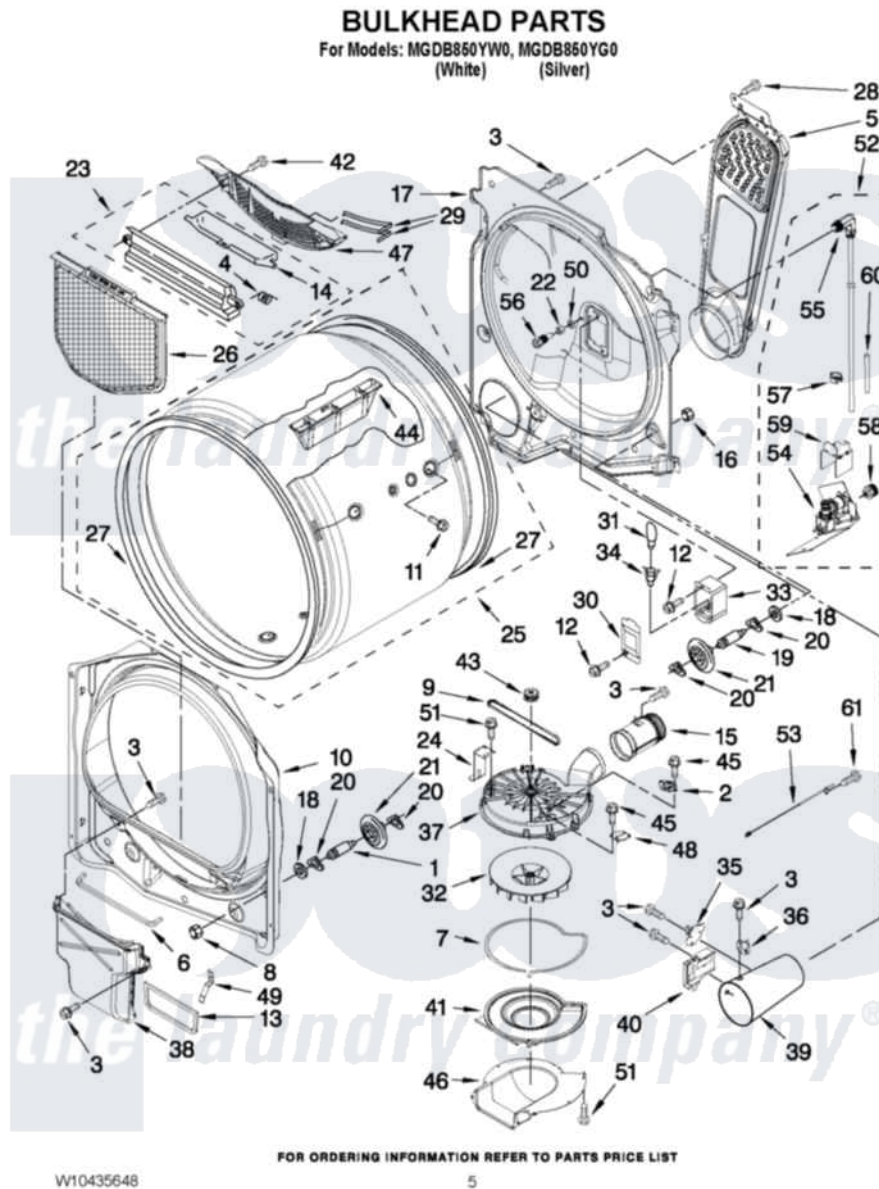

Maytag MGDB850YG0 03 - BULKHEAD PARTS

Maytag Residential Maytag MGDB850YG0 Dryer Parts Parts Diagram 03 - BULKHEAD PARTS
Click on the part number to view part

Item	Original Part Number	Replaced By	Status	Part Description
1	W10359271			Shaft, Drum Roller Threads
2	8577274			Thermostat 295F
3	90767			Screw, 8A X 3/8 HeX Washer Head Tapping
4	3394986			Spring, Lint Screen Door
5	W10385948			Air Duct Assembly
6	697813			Seal, Outlet Housing
7	8573068			Seal, Blower Cover
8	3934666	W10080210		Nut, 3/8 X 16
9	8544742			Belt, Blower
10	8557244			Bulkhead, Front
11	W10219342			Screw, Baffle Mounting
12	3390647	488729		Screw
13	8544721			Seal, Lint Duct
14	3394984	8563758		Door, Lint Screen
15	8544755			Exhaust Pipe
16	W10001120	W10080190		Nut, 3/8-16