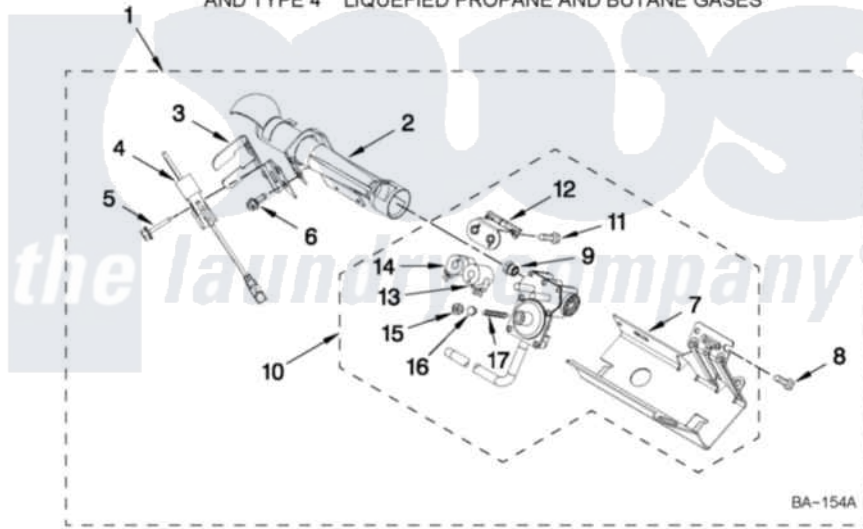

Maytag MGDB850YG0 04 - 8557891 BURNER ASSEMBLY

8557891 BURNER ASSEMBLY

For Models: MGDB850YW0, MGDB850YG0
(White) (Silver)

USE WITH TYPE 1 - NATURAL
AND TYPE 4 LIQUEFIED PROPANE AND BUTANE GASES

FOR ORDERING INFORMATION REFER TO PARTS PRICE LIST

W10435648

7

Maytag [Residential Maytag MGDB850YG0 Dryer Parts](#) Parts Diagram 04 - 8557891 BURNER ASSEMBLY
Click on the part number to view part

Item	Original Part Number	Replaced By	Status	Part Description
1	8557891	W10492506		Burner-Gas
2	8573010			Tube, Burner
3	694298			Bracket, Ignitor
4	686590	279311		Ignitor
5	3393909			Screw, 8-32 X 7/8
6	343641	681414		Screw, 10AB X 1/2
7	8544751			Base, Burner
8	3387057			Screw, 10-16 X 1/2 Orifice, Burner
9	15418			Orifice, Burner Type 1
"	15422		Not Available	ORIFICE, BURNER (TYPE 4) (BUTANE)
"	229742			Orifice, Burner
10	8573071			Valve, Gas 60 Hz .
11	694421			Screw, Bracket Mounting
12	8182790			Bracket, Coil
13	694540			Coil, 60 Hz