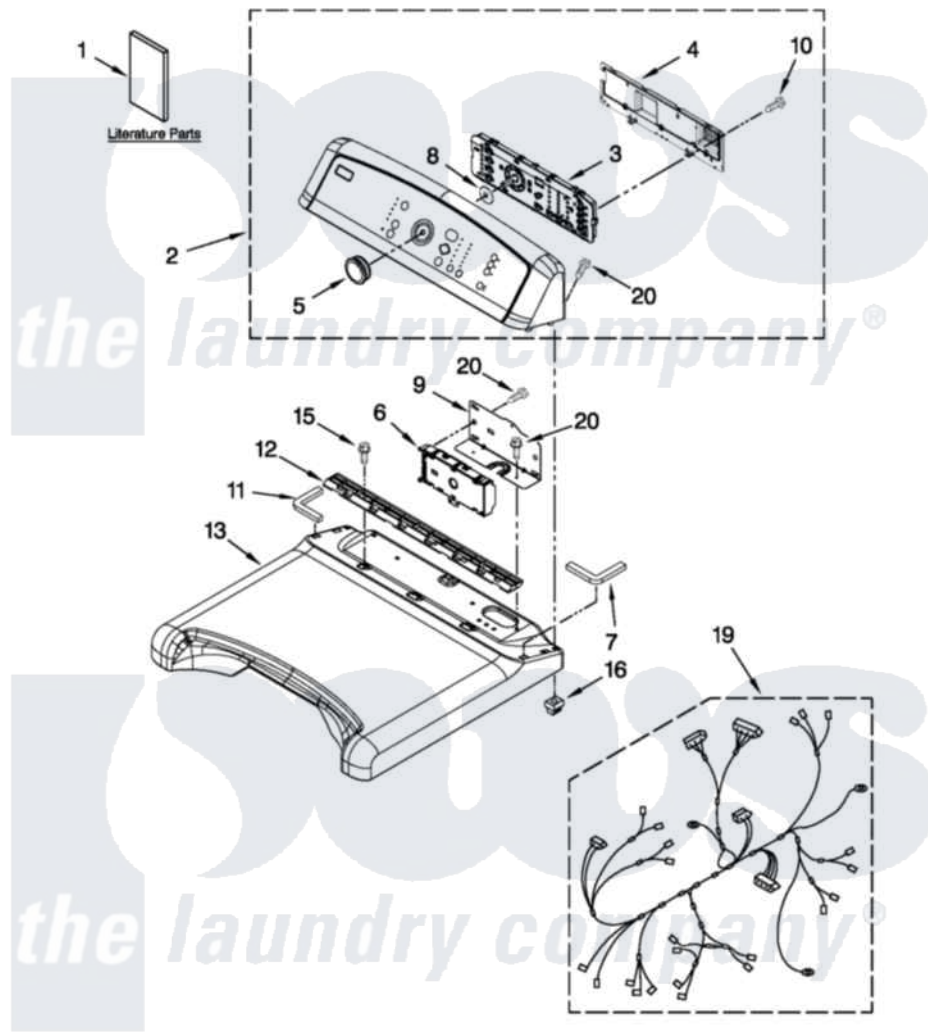

Maytag MGDB850YG1 01 - TOP AND CONSOLE PARTS

MAYTAG

TOP AND CONSOLE PARTS

27" Gas Dryer

For Models: MGDB850YW1, MGDB850YG1
(White) (Silver)

FOR ORDERING INFORMATION REFER TO PARTS PRICE LIST

1-12 Printed in U.S.A. (BMN(bay))

1

Part No. W10473736 Rev. A

Maytag [Residential Maytag MGDB850YG1 Dryer Parts](#) Parts Diagram 01 - TOP AND CONSOLE PARTS

[Click on the part number to view part](#)

Item	Original Part Number	Replaced By	Status	Part Description
1	W10393006		Not Available	TECH, SHEET
"	W10388780		Not Available	GUIDE, USE & CARE
"	W10392126		Not Available	INSTALLATION INSTRUCTION (ENGLISH)
2	W10338345			Console Assembly
"	W10416110			Console Assembly
3	W10388670			Assembly, User Interface
4	W10051124			Cover, Rear
5	W10338554			Knob, Assembly
6	W10432257			Control Electronic
7	W10219694			Foam Seal, Top
8	8572039			Seal, User Interface
9	8563853			Bracket, Machine Controller
10	W10003770			Screw, 6-19 X 1/2
11	W10219695			Foam Seal, Top
12	8558863			Bracket, Console
13	W10223157			Top

"	W10338836		Top
15	337686	Not Available	SCREW, 8-18 X .500
16	W10112673		Screw, Grommet
19	W10393461		Harness, Wiring Main
20	W10131402		Screw, 8-18 X 1.370