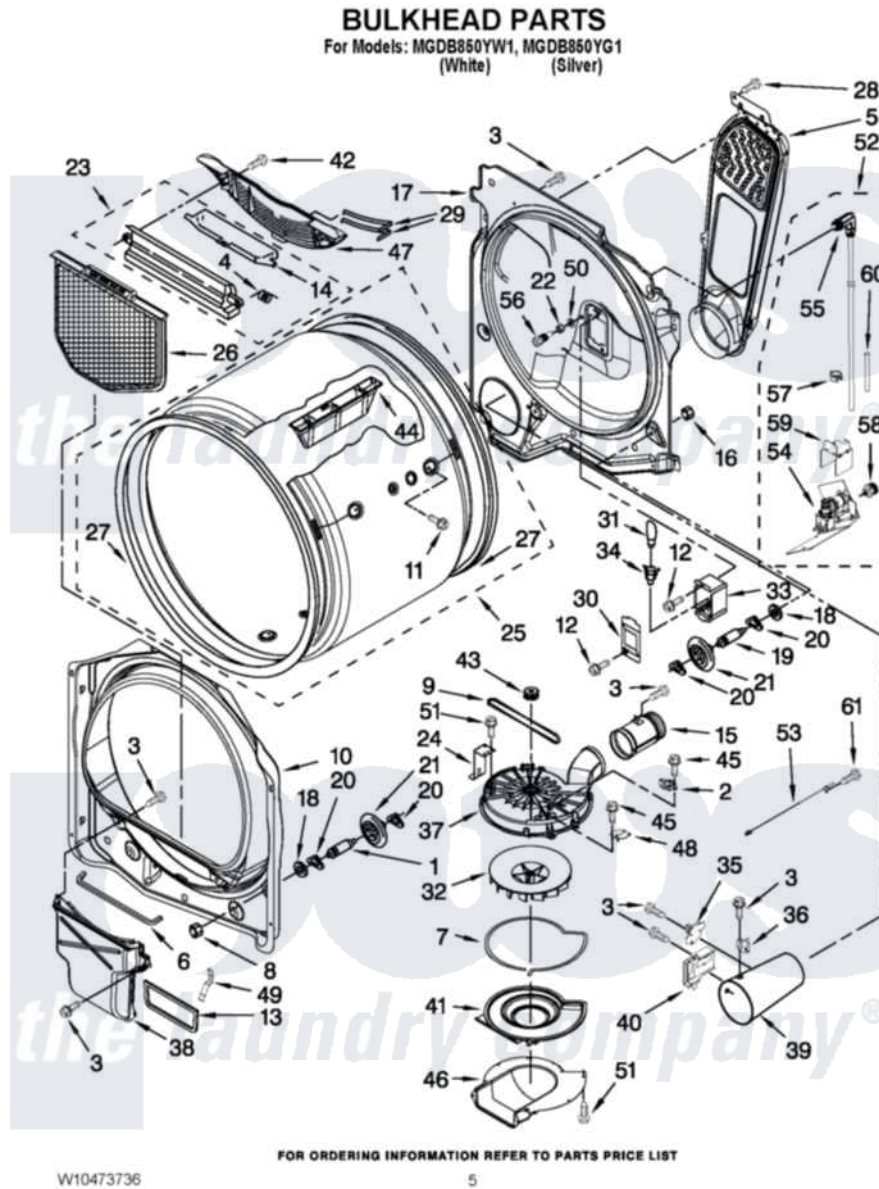

Maytag MGDB850YG1 03 - BULKHEAD PARTS

Maytag Residential Maytag MGDB850YG1 Dryer Parts Parts Diagram 03 - BULKHEAD PARTS
Click on the part number to view part

Item	Original Part Number	Replaced By	Status	Part Description
1	W10359271			Shaft, Drum Roller Threads
2	8577274			Thermostat 295F
3	90767			Screw, 8A X 3/8 HeX Washer Head Tapping
4	3394986			Spring, Lint Screen Door
5	W10385948			Air Duct Assembly
6	697813			Seal, Outlet Housing
7	8573068			Seal, Blower Cover
8	3934666	W10080210		Nut, 3/8 X 16
9	8544742			Belt, Blower
10	8557244			Bulkhead, Front
11	W10219342			Screw, Baffle Mounting
12	3390647	488729		Screw
13	8544721			Seal, Lint Duct
14	3394984	8563758		Door, Lint Screen
15	8544755			Exhaust Pipe
16	W10001120	W10080190		Nut, 3/8-16