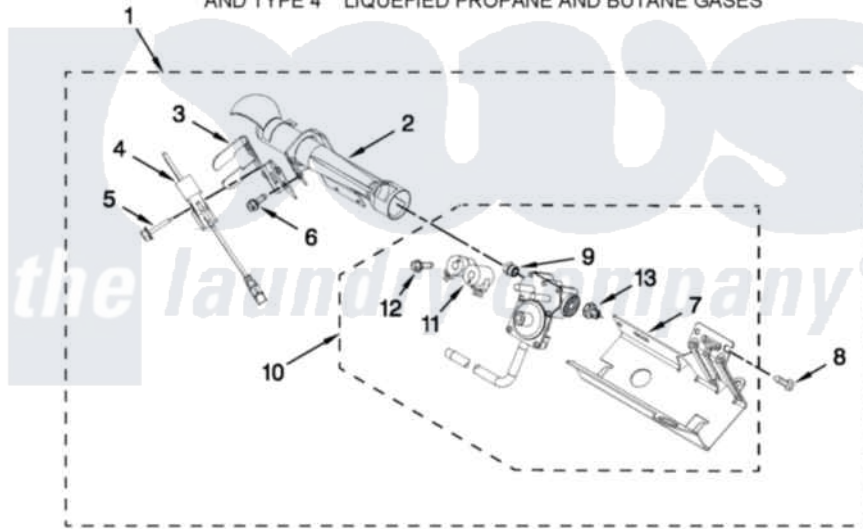

Maytag MGDB850YG1 04 - BURNER ASSEMBLY

BURNER ASSEMBLY

For Models: MGDB850YW1, MGDB850YG1
(White) (Silver)

USE WITH TYPE 1 - NATURAL
AND TYPE 4 LIQUEFIED PROPANE AND BUTANE GASES

FOR ORDERING INFORMATION REFER TO PARTS PRICE LIST

W10473736

7

Maytag [Residential Maytag MGDB850YG1 Dryer Parts](#) Parts Diagram 04 - BURNER ASSEMBLY
Click on the part number to view part

Item	Original Part Number	Replaced By	Status	Part Description
1	W10398742	W10492506		Burner-Gas
2	8573010			Tube, Burner
3	694298			Bracket, Ignitor
4	686590	279311		Ignitor
5	3393909			Screw, 8-32 X 7/8
6	343641	681414		Screw, 10AB X 1/2
7	W10183823			Bracket, Burner
8	3387057			Screw, 10-16 X 1/2 Orifice, Burner
9	15418			Orifice, Burner Type 1
"	229742			Orifice, Burner
"	W10317689			Conversion Kit L.P.G. To Type Nat.
10	W10304606	W10398743		Valve-Gas
11	W10368268		Not Available	COIL, 60 HZ.
12	326049536			Screw, Coil
13	W10295523			Plug, Pipe