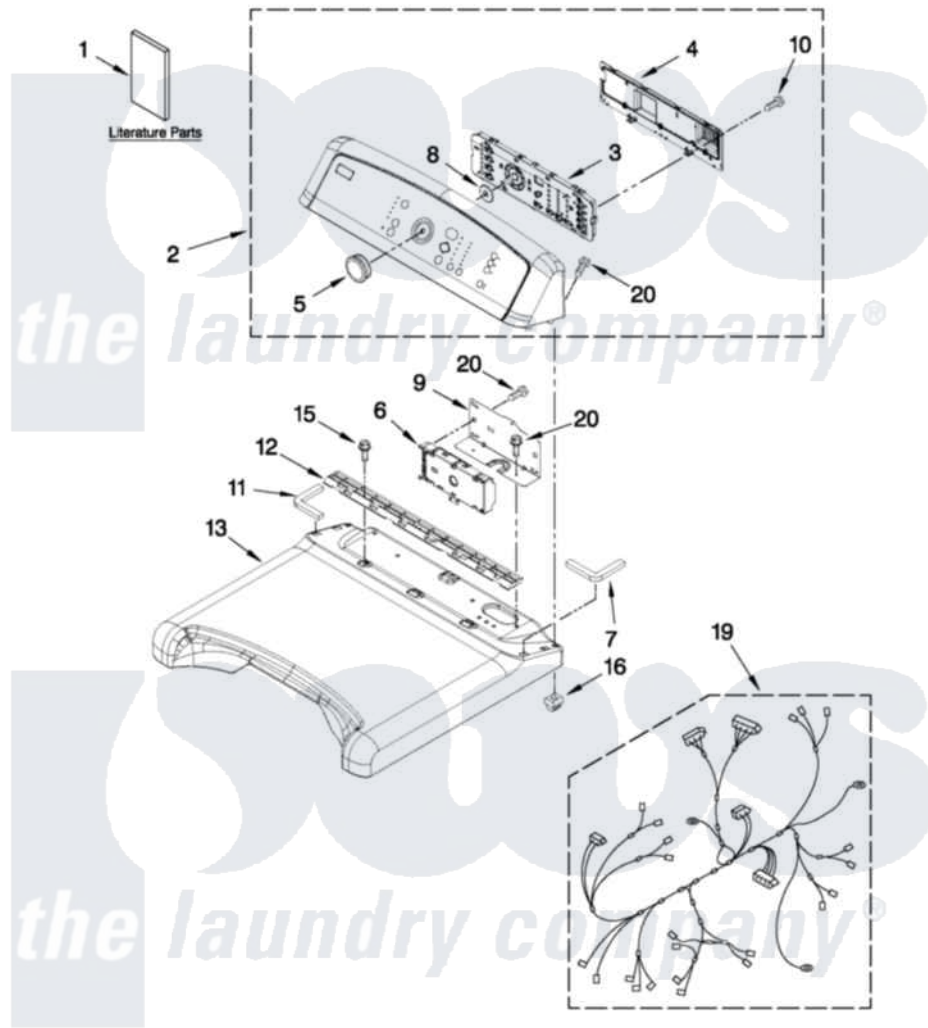

Maytag MGDB850YW0 01 - TOP AND CONSOLE PARTS

MAYTAG

TOP AND CONSOLE PARTS

GAS DRYER

For Models: MGDB850YW0, MGDB850YG0
(White) (Silver)

FOR ORDERING INFORMATION REFER TO PARTS PRICE LIST

7-11 Printed in U.S.A.(L.T.)(bay)

1

Part No. W10435648 Rev. A

Maytag Residential Maytag MGDB850YW0 Dryer Parts Parts Diagram 01 - TOP AND CONSOLE PARTS

Click on the part number to view part

Item	Original Part Number	Replaced By	Status	Part Description
1	W10393006		Not Available	TECH, SHEET
"	W10388780		Not Available	GUIDE, USE & CARE
"	W10392126		Not Available	INSTALLATION INSTRUCTION (ENGLISH)
2	W10338345			Console Assembly
"	W10416110			Console Assembly
3	W10388670			Assembly, User Interface
4	W10051124			Cover, Rear
5	W10338554			Knob, Assembly
6	W10249829			Control Electronic
7	W10219694			Foam Seal, Top
8	8572039			Seal, User Interface
9	8563853			Bracket, Machine Controller
10	W10003770			Screw, 6-19 X 1/2
11	W10219695			Foam Seal, Top
12	8558863			Bracket, Console
13	W10223157			Top

"	W10338836		Top
15	337686	Not Available	SCREW, 8-18 X .500
16	W10112673		Screw, Grommet
19	W10393461		Harness, Wiring Main
20	W10131402		Screw, 8-18 X 1.370