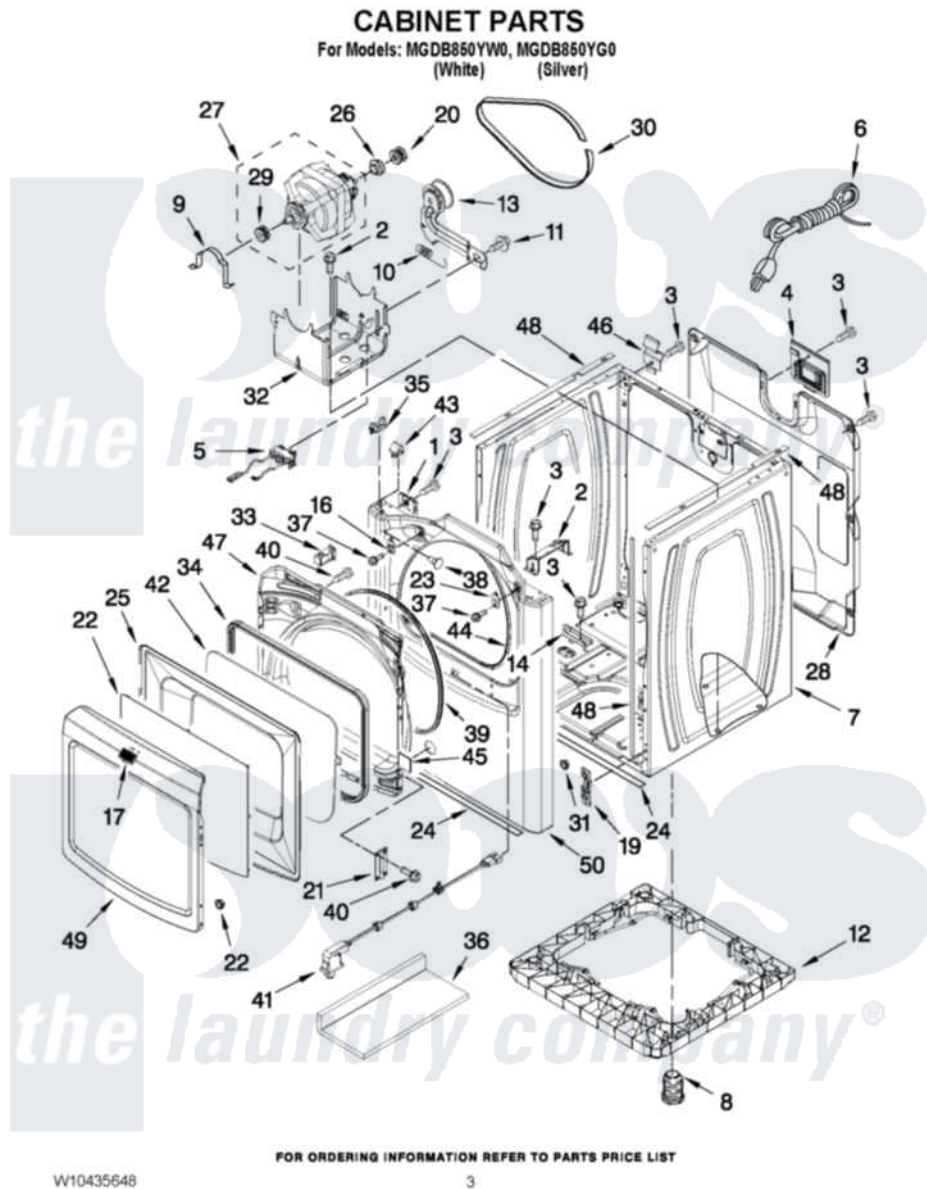

Maytag MGDB850YW0 02 - CABINET PARTS

Maytag [Residential Maytag MGDB850YW0 Dryer Parts](#) Parts Diagram 02 - CABINET PARTS
Click on the part number to view part

Item	Original Part Number	Replaced By	Status	Part Description
1	W10007520			Clip, Ground
2	8544753			Bracket, Burner
3	3390631			Screw, 10-16 X 3/8
4	8558833			Plate, Cover Terminal Block
5	W10314253			Switch, Assembly Broken Belt
6	344020	3401402		Cord, Power
7	W10223154			Cabinet
"	W10338830			Cabinet
8	W10363894			Foot, Dryer
9	660658			Clamp, Motor Mounting 343481 685441
10	3387374			Spring, Idler
11	3389420			Retainer-Idler 1/4-20 X 1/16
12	W10363887			Riser-Full
13	8547160			Pulley Assembly
14	W10201446			Bracket-Gas Pipe
16	W10111906	W10295405		Strike

17	W10323735		Badge
19	3394083		Clip, Front Panel
20	W10136930		Pulley,
21	W10252472		Hinge Assembly
22	w10394552		Window-Outer
23	W10111888		Plug, Strike
24	W10224768		Seal, Foam Spill Guard
25	W10304170		Bezel, Door Clip
26	3393657		Restrainer, Belt
27	W10136932		Motor, Assembly 60 Hz
28	W10140148		Panel, Rear
29	W10139247		Pulley, Blower
30	W10136934		Belt, Drive
31	8578560		Hole, Plug
32	8547158		Bracket, Motor
33	W10111905		Assembly, Door Catch
34	W10111859		Gasket, Inner Door
35	8568303		Locator, Snap Down
36	W10215725		Cover, Door Switch
37	3400805		Screw, 8-18 X 3/64
38	W10144494		Plug-Hole
39	W10221653	W10239307	Seal-Door
40	342055	488627	Screw
41	W10201785		Door Switch Assembly
42	W10111857		Glass, Inner Door
43	8576625		Lock, Front Top
44	W10044490		Seal, Front Panel
45	8564457		Plug, Front Panel
"	W10301055		Plug, Front Panel
46	238088	8066217	Hinge, Top
47	W10111878		Door, Inner
"	W10304172		Door, Inner
48	W10316529		Foam-Seal Cabinet
49	W10252478		Door, Outer
"	W10344649		Door, Outer
50	W10235342	W10307829	Panel
"	W10252457		Panel, Front