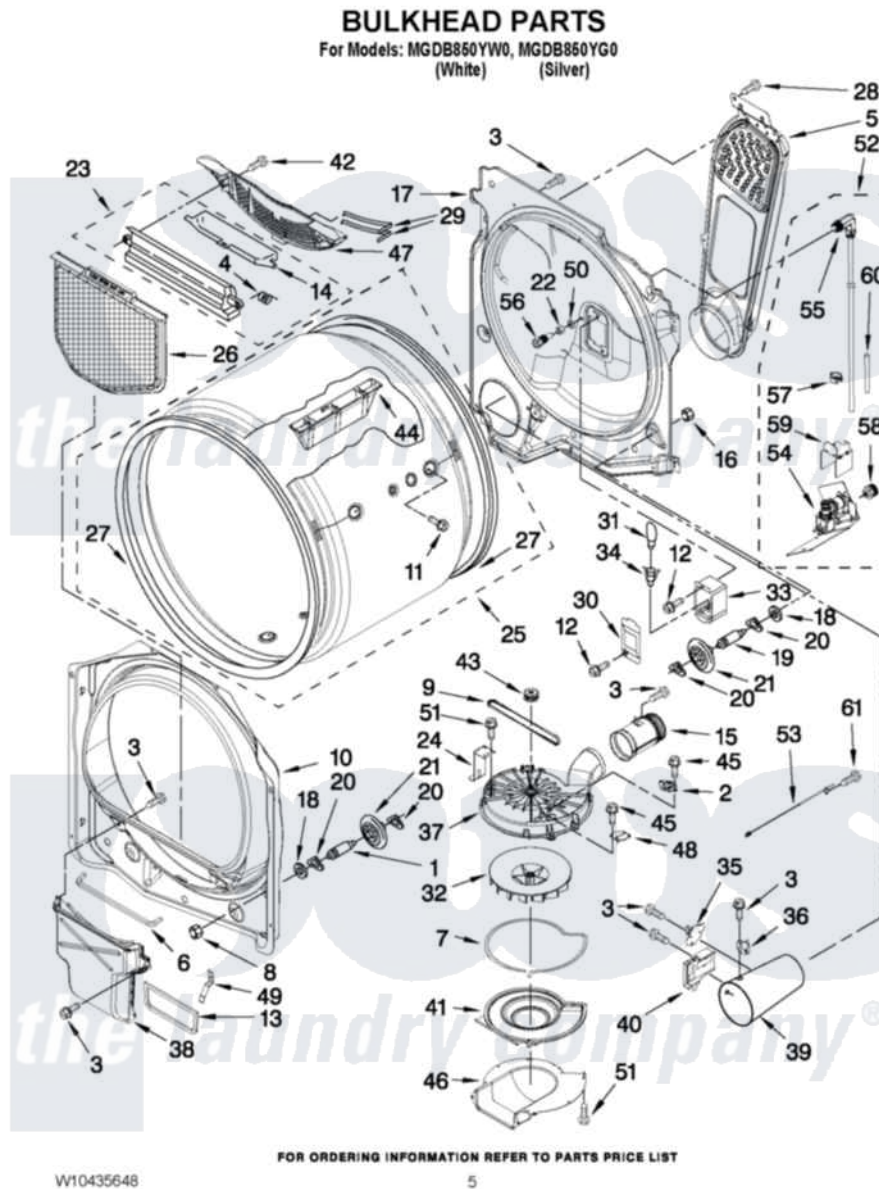

Maytag MGDB850YW0 03 - BULKHEAD PARTS

Maytag Residential Maytag MGDB850YW0 Dryer Parts Parts Diagram 03 - BULKHEAD PARTS
Click on the part number to view part

Item	Original Part Number	Replaced By	Status	Part Description
1	W10359271			Shaft, Drum Roller Threads
2	8577274			Thermostat 295F
3	90767			Screw, 8A X 3/8 HeX Washer Head Tapping
4	3394986			Spring, Lint Screen Door
5	W10385948			Air Duct Assembly
6	697813			Seal, Outlet Housing
7	8573068			Seal, Blower Cover
8	3934666	W10080210		Nut, 3/8 X 16
9	8544742			Belt, Blower
10	8557244			Bulkhead, Front
11	W10219342			Screw, Baffle Mounting
12	3390647	488729		Screw
13	8544721			Seal, Lint Duct
14	3394984	8563758		Door, Lint Screen
15	8544755			Exhaust Pipe
16	W10001120	W10080190		Nut, 3/8-16