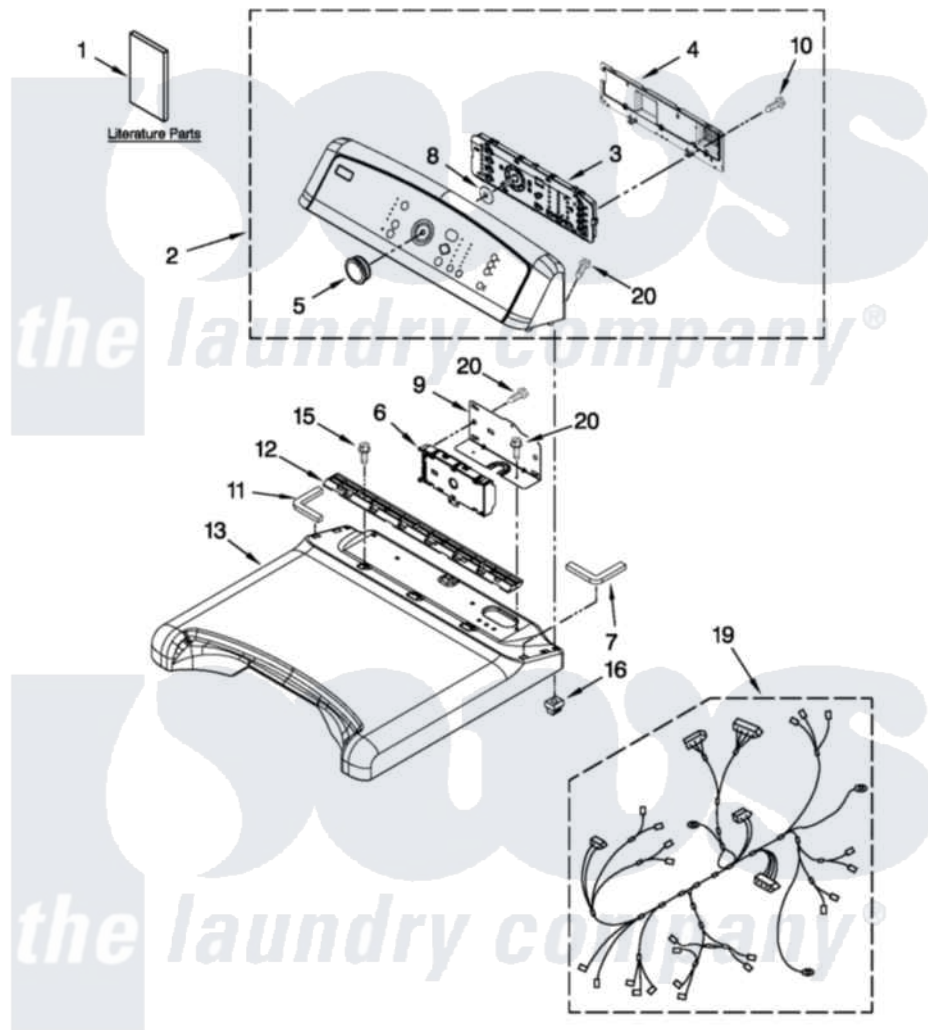

Maytag MGDB850YW1 01 - TOP AND CONSOLE PARTS

MAYTAG

TOP AND CONSOLE PARTS

27" Gas Dryer

For Models: MGDB850YW1, MGDB850YG1
(White) (Silver)

FOR ORDERING INFORMATION REFER TO PARTS PRICE LIST

1-12 Printed in U.S.A. (BMN(bay))

1

Part No. W10473736 Rev. A

Maytag Residential Maytag MGDB850YW1 Dryer Parts Parts Diagram 01 - TOP AND CONSOLE PARTS

[Click on the part number to view part](#)

Item	Original Part Number	Replaced By	Status	Part Description
1	W10393006		Not Available	TECH, SHEET
"	W10388780		Not Available	GUIDE, USE & CARE
"	W10392126		Not Available	INSTALLATION INSTRUCTION (ENGLISH)
2	W10338345			Console Assembly
"	W10416110			Console Assembly
3	W10388670			Assembly, User Interface
4	W10051124			Cover, Rear
5	W10338554			Knob, Assembly
6	W10432257			Control Electronic
7	W10219694			Foam Seal, Top
8	8572039			Seal, User Interface
9	8563853			Bracket, Machine Controller
10	W10003770			Screw, 6-19 X 1/2
11	W10219695			Foam Seal, Top
12	8558863			Bracket, Console
13	W10223157			Top

"	W10338836		Top
15	337686	Not Available	SCREW, 8-18 X .500
16	W10112673		Screw, Grommet
19	W10393461		Harness, Wiring Main
20	W10131402		Screw, 8-18 X 1.370