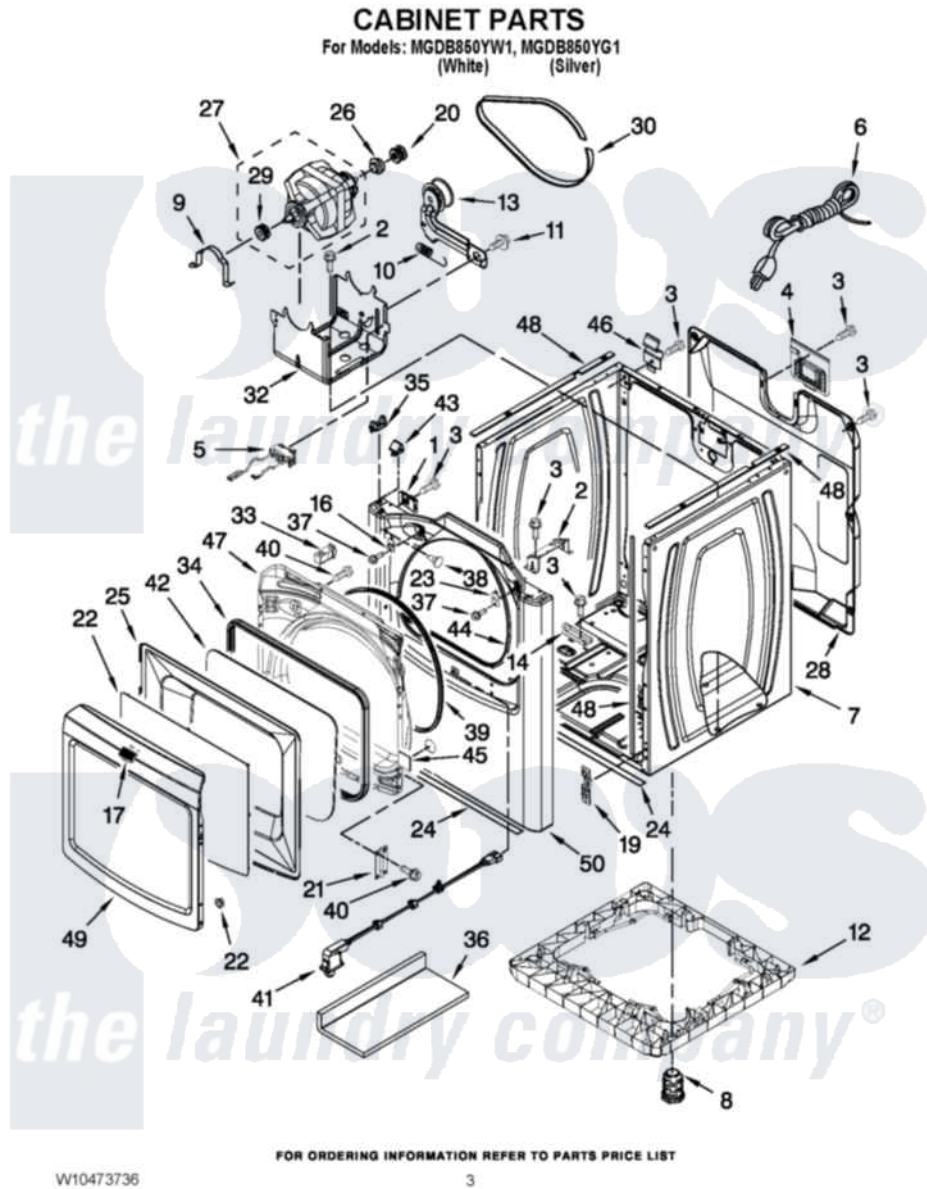

# Maytag MGDB850YW1 02 - CABINET PARTS

Maytag [Residential Maytag MGDB850YW1 Dryer Parts](#) Parts Diagram 02 - CABINET PARTS  
Click on the part number to view part

Item	Original Part Number	Replaced By	Status	Part Description
1	<a href="#">W10007520</a>			Clip, Ground
2	<a href="#">8544753</a>			Bracket, Burner
3	<a href="#">3390631</a>			Screw, 10-16 X 3/8
4	<a href="#">8558833</a>			Plate, Cover Terminal Block
5	<a href="#">W10314253</a>			Switch, Assembly Broken Belt
6	<a href="#">W10440460</a>			Cord, Power
7	<a href="#">W10223154</a>			Cabinet
"	<a href="#">W10338830</a>			Cabinet
8	<a href="#">W10363894</a>			Foot, Dryer
9	<a href="#">660658</a>			Clamp, Motor Mounting 343481 685441
10	<a href="#">3387374</a>			Spring, Idler
11	<a href="#">3389420</a>			Retainer-Idler 1/4-20 X 1/16
12	<a href="#">W10363887</a>			Riser-Full
13	<a href="#">8547160</a>			Pulley Assembly
14	<a href="#">W10201446</a>			Bracket-Gas Pipe
16	W10111906	<a href="#">W10295405</a>		Strike