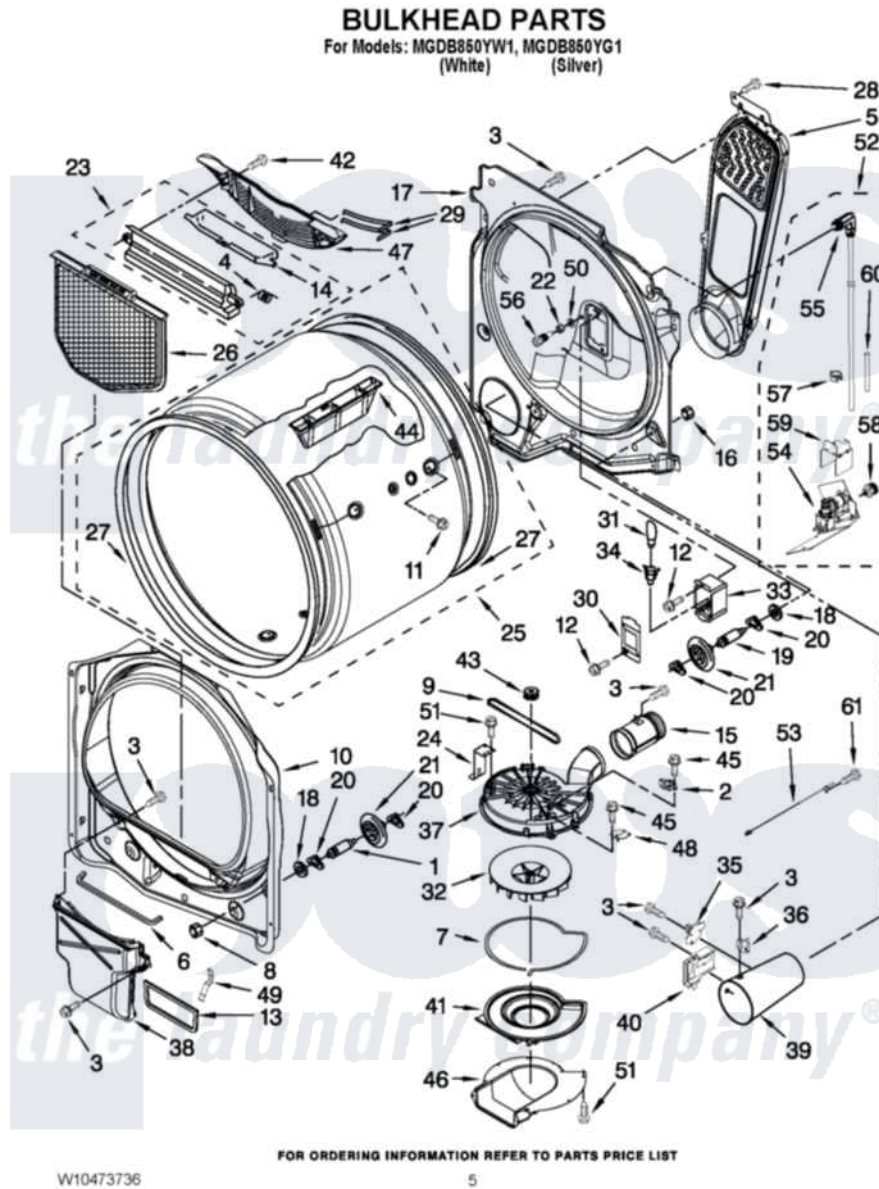

# Maytag MGDB850YW1 03 - BULKHEAD PARTS

Maytag Residential Maytag MGDB850YW1 Dryer Parts Parts Diagram 03 - BULKHEAD PARTS  
Click on the part number to view part

Item	Original Part Number	Replaced By	Status	Part Description
1	<a href="#">W10359271</a>			Shaft, Drum Roller Threads
2	<a href="#">8577274</a>			Thermostat 295F
3	<a href="#">90767</a>			Screw, 8A X 3/8 HeX Washer Head Tapping
4	<a href="#">3394986</a>			Spring, Lint Screen Door
5	<a href="#">W10385948</a>			Air Duct Assembly
6	<a href="#">697813</a>			Seal, Outlet Housing
7	<a href="#">8573068</a>			Seal, Blower Cover
8	3934666	<a href="#">W10080210</a>		Nut, 3/8 X 16
9	<a href="#">8544742</a>			Belt, Blower
10	<a href="#">8557244</a>			Bulkhead, Front
11	<a href="#">W10219342</a>			Screw, Baffle Mounting
12	3390647	<a href="#">488729</a>		Screw
13	<a href="#">8544721</a>			Seal, Lint Duct
14	3394984	<a href="#">8563758</a>		Door, Lint Screen
15	<a href="#">8544755</a>			Exhaust Pipe
16	W10001120	<a href="#">W10080190</a>		Nut, 3/8-16