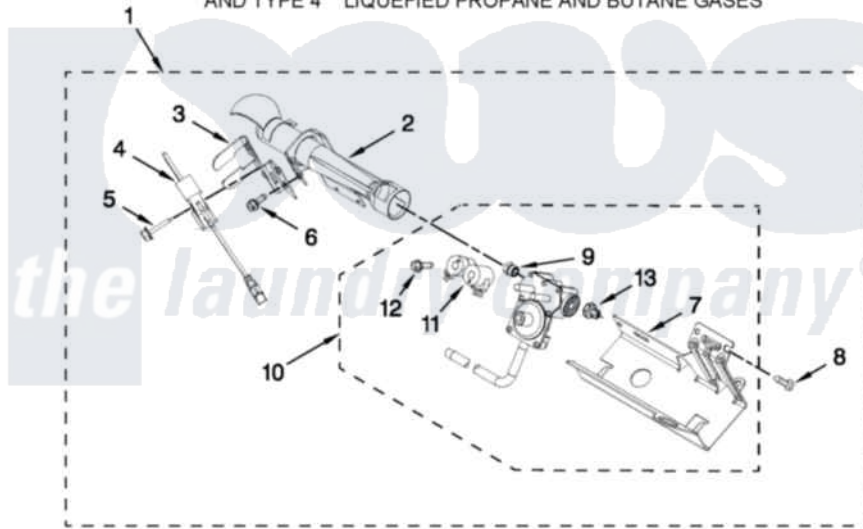

Maytag MGDB850YW1 04 - BURNER ASSEMBLY

BURNER ASSEMBLY

For Models: MGDB850YW1, MGDB850YG1
(White) (Silver)

USE WITH TYPE 1 - NATURAL
AND TYPE 4 LIQUEFIED PROPANE AND BUTANE GASES

FOR ORDERING INFORMATION REFER TO PARTS PRICE LIST

W10473736

7

Maytag [Residential Maytag MGDB850YW1 Dryer Parts](#) Parts Diagram 04 - BURNER ASSEMBLY
Click on the part number to view part

Item	Original Part Number	Replaced By	Status	Part Description
1	W10398742	W10492506		Burner-Gas
2	8573010			Tube, Burner
3	694298			Bracket, Ignitor
4	686590	279311		Ignitor
5	3393909			Screw, 8-32 X 7/8
6	343641	681414		Screw, 10AB X 1/2
7	W10183823			Bracket, Burner
8	3387057			Screw, 10-16 X 1/2 Orifice, Burner
9	15418			Orifice, Burner Type 1
"	229742			Orifice, Burner
"	W10317689			Conversion Kit L.P.G. To Type Nat.
10	W10304606	W10398743		Valve-Gas
11	W10368268		Not Available	COIL, 60 HZ.
12	326049536			Screw, Coil
13	W10295523			Plug, Pipe