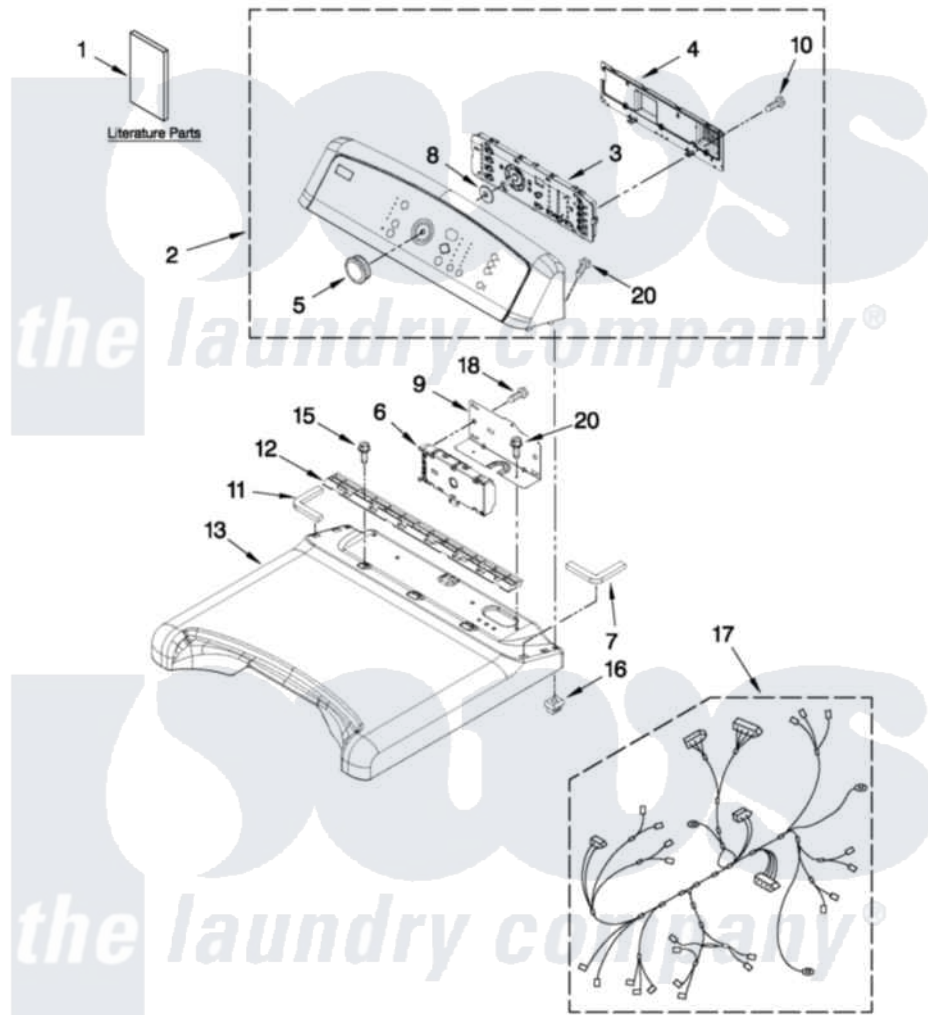

# Maytag MGDB850YW2 01 - TOP AND CONSOLE PARTS

**MAYTAG**

## TOP AND CONSOLE PARTS

27" Gas Dryer

For Models: MGDB850YW2, MGDB850YG2  
(White) (Cosmetallic)

FOR ORDERING INFORMATION REFER TO PARTS PRICE LIST

6-12 Printed in U.S.A (BMN)(bay)

1

Part No. W10517869 Rev. A

Maytag Residential Maytag MGDB850YW2 Dryer Parts Parts Diagram 01 - TOP AND CONSOLE PARTS

[Click on the part number to view part](#)

Item	Original Part Number	Replaced By	Status	Part Description
1	W10393006		Not Available	TECH, SHEET
"	W10388780		Not Available	GUIDE, USE & CARE
"	W10392126		Not Available	INSTALLATION INSTRUCTION (ENGLISH)
2	<a href="#">W10338345</a>			Console Assembly
"	<a href="#">W10416110</a>			Console Assembly
3	<a href="#">W10388670</a>			Assembly, User Interface
4	<a href="#">W10051124</a>			Cover, Rear
5	<a href="#">W10338554</a>			Knob, Assembly
6	<a href="#">W10432257</a>			Control Electronic
7	<a href="#">W10219694</a>			Foam Seal, Top
8	<a href="#">8572039</a>			Seal, User Interface
9	<a href="#">8563853</a>			Bracket, Machine Controller
10	<a href="#">W10003770</a>			Screw, 6-19 X 1/2
11	<a href="#">W10219695</a>			Foam Seal, Top
12	<a href="#">8558863</a>			Bracket, Console
13	<a href="#">W10223157</a>			Top

"	<a href="#">W10338836</a>		Top
15	337686	Not Available	SCREW, 8-18 X .500
16	<a href="#">W10112673</a>		Screw, Grommet
17	<a href="#">W10393461</a>		Harness, Wiring Main
18	<a href="#">W10131402</a>		Screw, 8-18 X 1.370