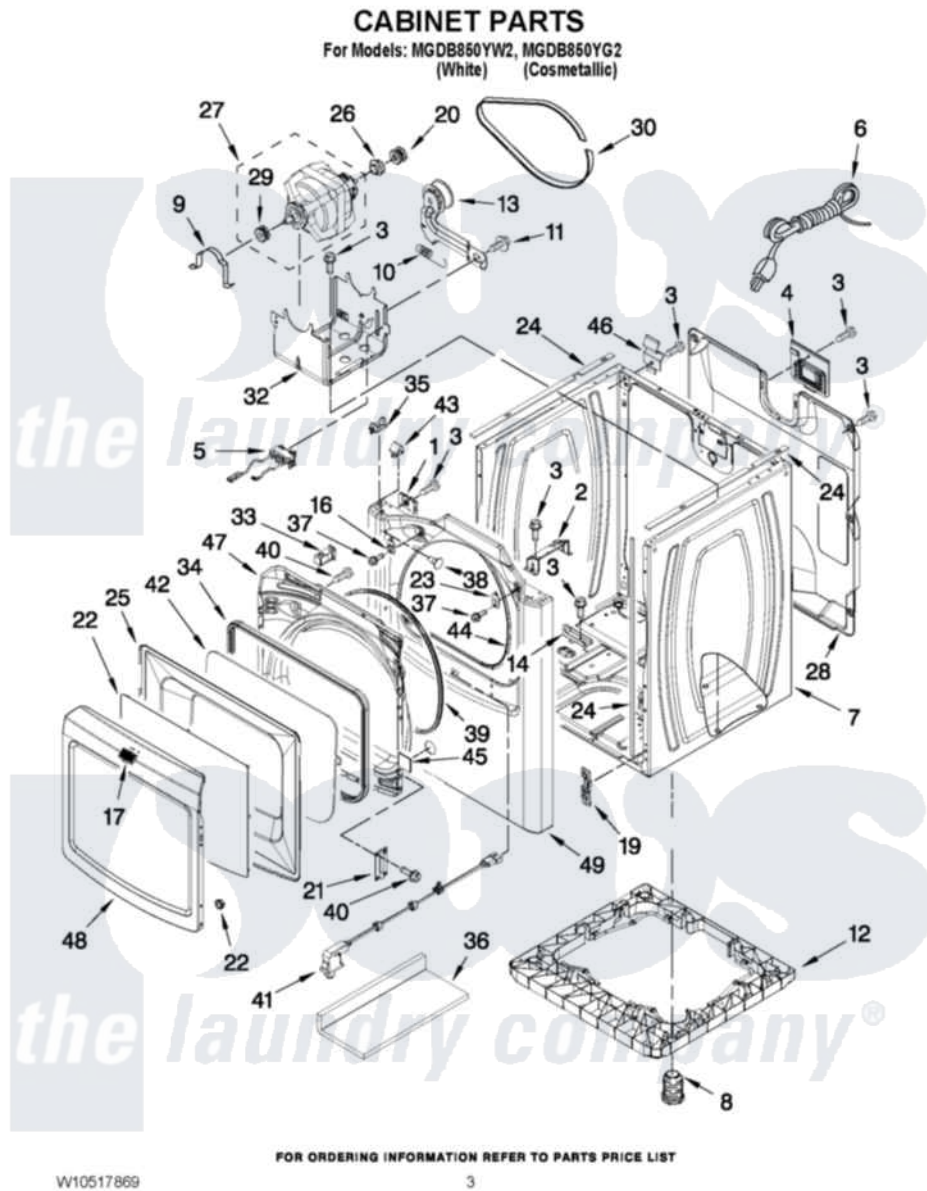

Maytag MGDB850YW2 02 - CABINET PARTS

Maytag [Residential Maytag MGDB850YW2 Dryer Parts](#) Parts Diagram 02 - CABINET PARTS
Click on the part number to view part

Item	Original Part Number	Replaced By	Status	Part Description
1	98234			Clip, U-Bend
2	8544753			Bracket, Burner
3	3390631			Screw, 10-16 X 3/8
4	8558833			Plate, Cover Terminal Block
5	W10314253			Switch, Assembly Broken Belt
6	W10440460			Cord, Power
7	W10183827	W10223154		Cabinet
"	W10304162		Not Available	CABINET (INCLUDES ITEM 51) (COSMETALLIC)
8	W10363894			Foot, Dryer
9	660658			Clamp, Motor Mounting 343481 685441
10	3387374			Spring, Idler
11	3389420			Retainer-Idler 1/4-20 X 1/16
12	W10363887			Riser-Full
13	8547160			Pulley Assembly
14	W10201446			Bracket-Gas Pipe

16	W10111906	W10295405	Strike
17	W10323735		Badge
19	3394083		Clip, Front Panel
20	W10136930		Pulley,
21	W10249708		Hinge, Assembly
22	w10394552		Window-Outer
23	W10111888		Plug, Strike
24	W10316529		Foam-Seal Cabinet
25	W10304170		Bezel, Door Clip
26	3393657		Restrainer, Belt
27	W10160374		Motor, Assembly 60 Hz
28	W10140148		Panel, Rear
29	W10139247		Pulley, Blower
30	W10136934		Belt, Drive
32	8547158		Bracket, Motor
33	W10111905		Assembly, Door Catch
34	W10111859		Gasket, Inner Door
35	8568303		Locator, Snap Down
36	W10215725		Cover, Door Switch
37	3400805		Screw, 8-18 X 3/64
38	W10144494		Plug-Hole
39	W10221653	W10239307	Seal-Door
40	342055	488627	Screw
41	W10350909		Door Switch Assembly
42	W10111857		Glass, Inner Door
43	8576625		Lock, Front Top
44	W10044490		Seal, Front Panel
45	8564457		Plug, Front Panel
"	W10301055		Plug, Front Panel
46	238088	8066217	Hinge, Top
47	W10111878		Door, Inner
"	W10304172		Door, Inner
48	W10252478		Door, Outer
"	W10344649		Door, Outer
49	W10463262		Front Panel And Foam Seal Assembly
"	W10463264		Panel, Front