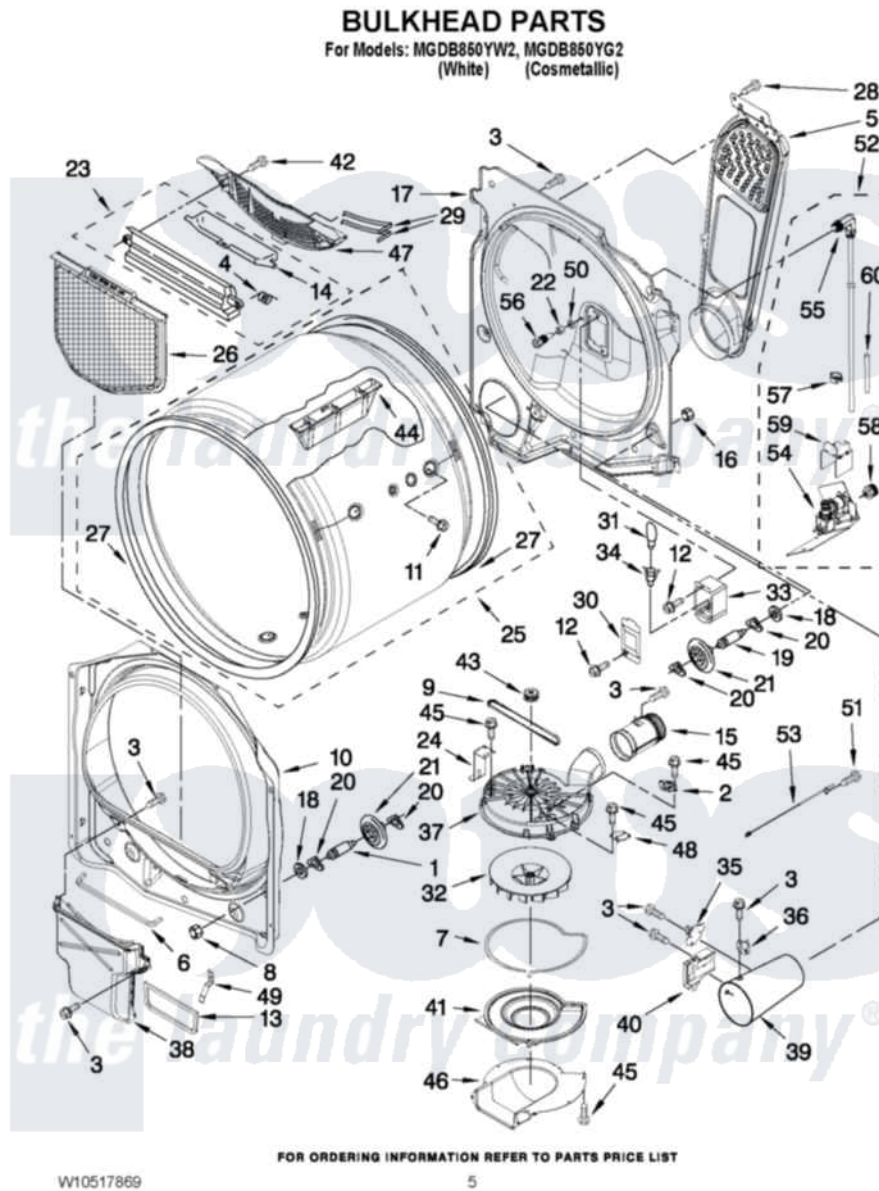

Maytag MGDB850YW2 03 - BULKHEAD PARTS

Maytag Residential Maytag MGDB850YW2 Dryer Parts Parts Diagram 03 - BULKHEAD PARTS
Click on the part number to view part

Item	Original Part Number	Replaced By	Status	Part Description
1	W10359271			Shaft, Drum Roller Threads
2	8577274			Thermostat 295F
3	90767			Screw, 8A X 3/8 HeX Washer Head Tapping
4	3394986			Spring, Lint Screen Door
5	W10385948			Air Duct Assembly
6	697813			Seal, Outlet Housing
7	8573068			Seal, Blower Cover
8	3934666	W10080210		Nut, 3/8 X 16
9	8544742			Belt, Blower
10	8557244			Bulkhead, Front
11	W10219342			Screw, Baffle Mounting
12	3390647	488729		Screw
13	8544721			Seal, Lint Duct
14	3394984	8563758		Door, Lint Screen
15	8544755			Exhaust Pipe
16	W10001120	W10080190		Nut, 3/8-16