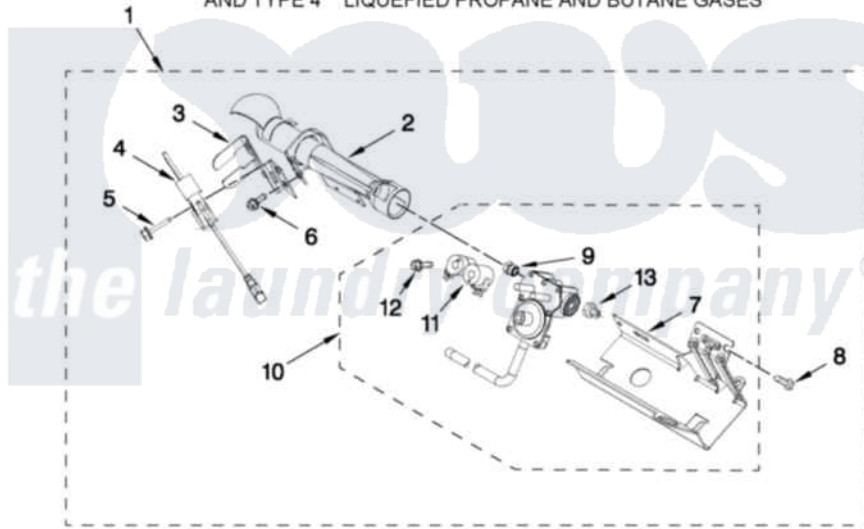

Maytag MGDB850YW2 04 - BURNER ASSEMBLY

BURNER ASSEMBLY

For Models: MGDB850YW2, MGDB850YG2
(White) (Cosmetallic)

USE WITH TYPE 1 - NATURAL
AND TYPE 4 LIQUEFIED PROPANE AND BUTANE GASES

FOR ORDERING INFORMATION REFER TO PARTS PRICE LIST

W10517869

7

Maytag [Residential Maytag MGDB850YW2 Dryer Parts](#) Parts Diagram 04 - BURNER ASSEMBLY
Click on the part number to view part

Item	Original Part Number	Replaced By	Status	Part Description
1	W10398742	W10492506		Burner-Gas
2	8573010			Tube, Burner
3	694298			Bracket, Ignitor
4	686590	279311		Ignitor
5	3393909			Screw, 8-32 X 7/8
6	343641	681414		Screw, 10AB X 1/2
7	W10183823			Bracket, Burner
8	3387057			Screw, 10-16 X 1/2 Orifice, Burner
9	15418			Orifice, Burner Type 1
"	229742			Orifice, Burner
"	W10317689			Conversion Kit L.P.G. To Type Nat.
10	W10304606	W10398743		Valve-Gas
11	W10368268		Not Available	COIL, 60 HZ.
12	326049536			Screw, Coil
13	W10295523			Plug, Pipe