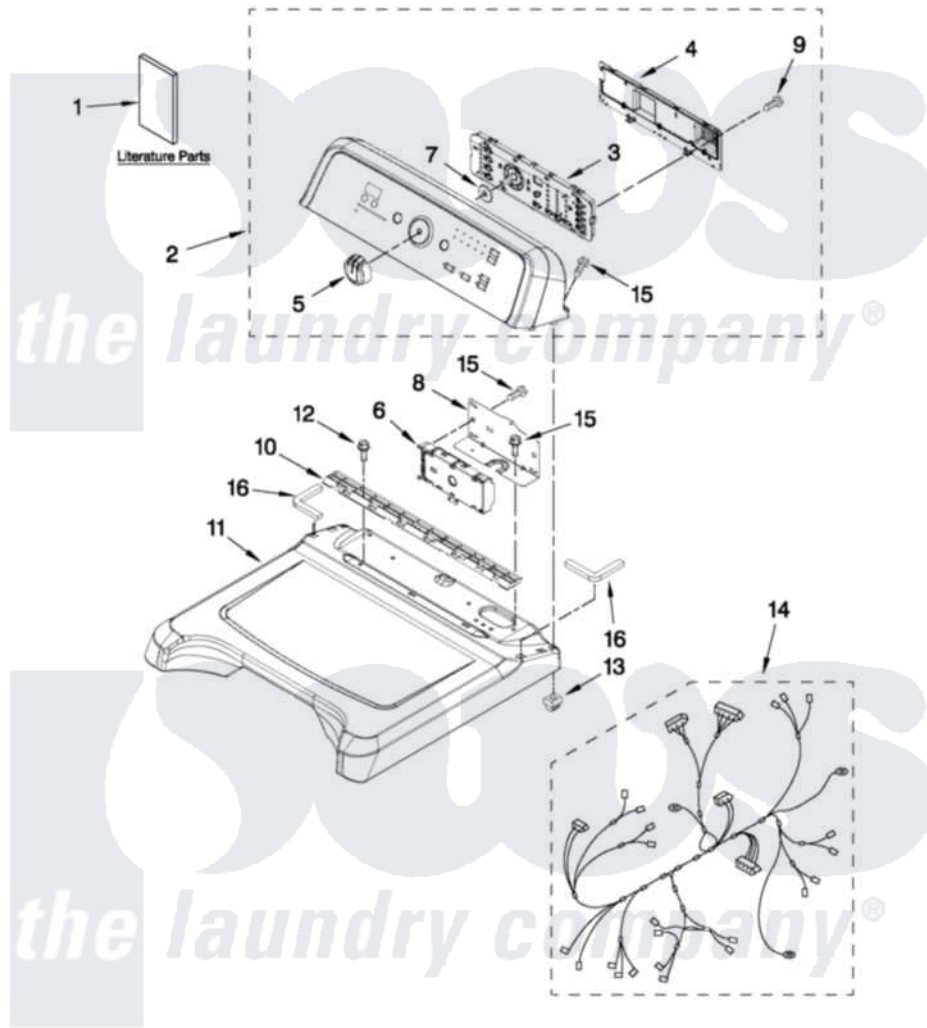

Maytag MGDB950YG0 01 - TOP AND CONSOLE PARTS

MAYTAG

TOP AND CONSOLE PARTS

GAS DRYER

For Models: MGDB950YW0, MGDB950YG0
(White) (Granite)

FOR ORDERING INFORMATION REFER TO PARTS PRICE LIST

7-11 Printed in U.S.A.(JLP)(bay)

1

Part No. W10440719 Rev. A

Maytag [Residential Maytag MGDB950YG0 Dryer Parts](#) Parts Diagram 01 - TOP AND CONSOLE PARTS

[Click on the part number to view part](#)

Item	Original Part Number	Replaced By	Status	Part Description
1	W10393006		Not Available	TECH, SHEET
"	W10388780		Not Available	GUIDE, USE & CARE
"	W10392126		Not Available	INSTALLATION INSTRUCTION (ENGLISH)
2	W10338346			Console Assembly
"	W10338347			Console Assembly
3	W10388669			User Interface
4	W10051124			Cover, Rear
5	W10338554			Knob, Assembly
6	W10432257			Control Electronic
7	8572039			Seal, User Interface
8	8563853			Bracket, Machine Controller
9	W10003770			Screw, 6-19 X 1/2
10	8558863			Bracket, Console
11	W10223157			Top
"	W10338836			Top
12	337686		Not Available	SCREW, 8-18 X .500

13	W10112673	Screw, Grommet
14	W10393461	Harness, Wiring Main
15	W10131402	Screw, 8-18 X 1.370
16	W10219695	Foam Seal, Top
"	W10219694	Foam Seal, Top