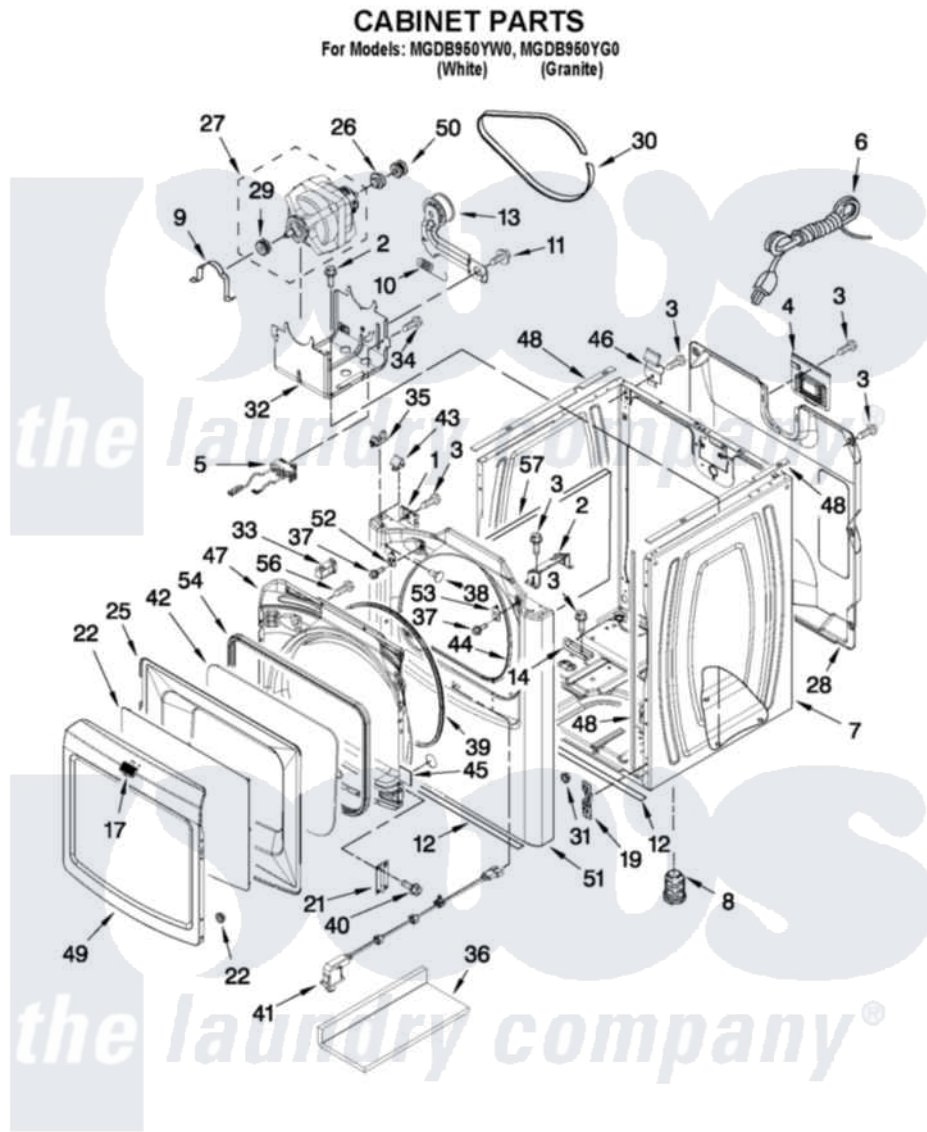

# Maytag MGDB950YG0 02 - CABINET PARTS

**CABINET PARTS**  
For Models: MGDB950YW0, MGDB950YG0  
(White) (Granite)

FOR ORDERING INFORMATION REFER TO PARTS PRICE LIST

W10440719

3

Maytag [Residential Maytag MGDB950YG0 Dryer Parts](#) Parts Diagram 02 - CABINET PARTS  
Click on the part number to view part

Item	Original Part Number	Replaced By	Status	Part Description
1	<a href="#">W10007520</a>			Clip, Ground
2	<a href="#">8544753</a>			Bracket, Burner
3	<a href="#">3390631</a>			Screw, 10-16 X 3/8
4	<a href="#">8558833</a>			Plate, Cover Terminal Block
5	<a href="#">W10314253</a>			Switch, Assembly Broken Belt
6	344020	<a href="#">3401402</a>		Cord, Power
7	<a href="#">W10223154</a>			Cabinet
"	<a href="#">W10338830</a>			Cabinet
8	<a href="#">W10363894</a>			Foot, Dryer
NI	<a href="#">279810</a>			Foot-Optional
9	<a href="#">660658</a>			Clamp, Motor Mounting 343481 685441
10	<a href="#">3387374</a>			Spring, Idler
11	<a href="#">3389420</a>			Retainer-Idler 1/4-20 X 1/16
12	<a href="#">W10224768</a>			Seal, Foam Spill Guard
13	<a href="#">8547160</a>			Pulley Assembly
14	<a href="#">W10201446</a>			Bracket-Gas Pipe