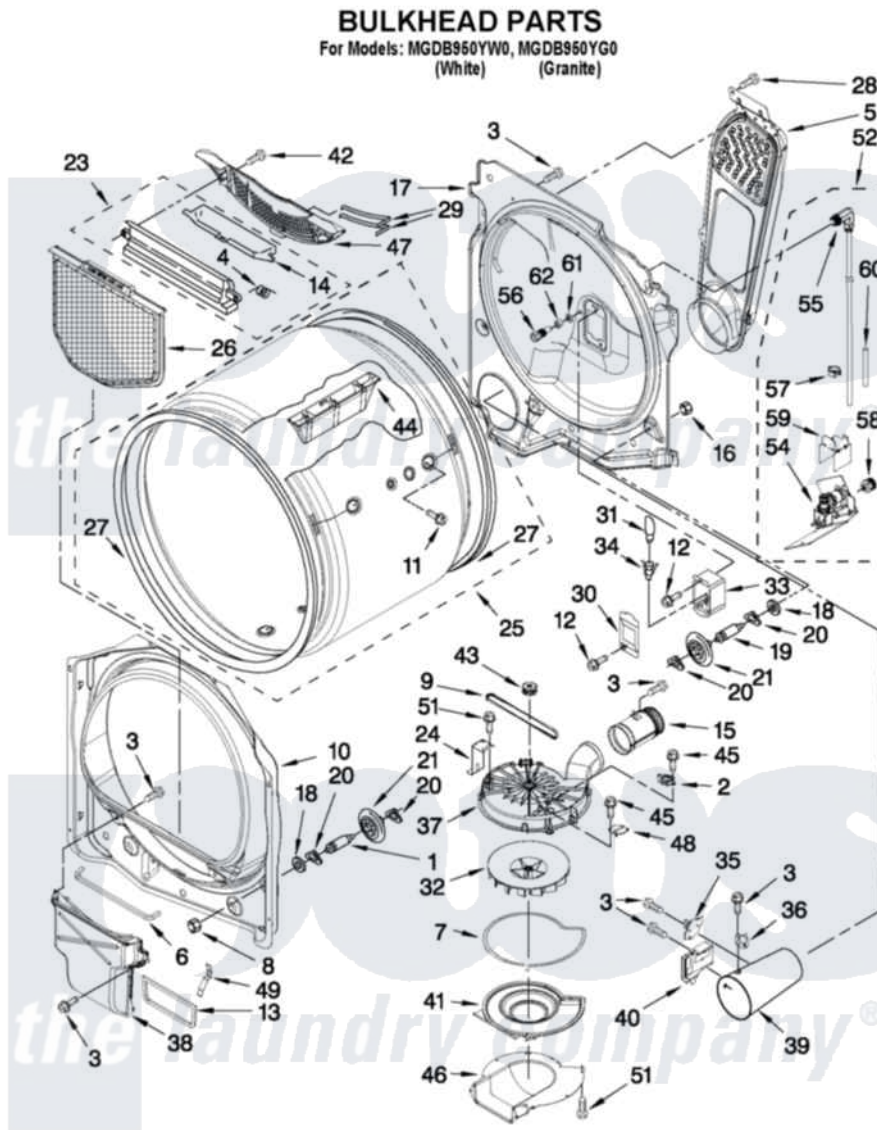

Maytag MGDB950YG0 03 - BULKHEAD PARTS

BULKHEAD PARTS
For Models: MGDB950YW0, MGDB950YG0
(White) (Granite)

W10440719

FOR ORDERING INFORMATION REFER TO PARTS PRICE LIST

5

Maytag Residential Maytag MGDB950YG0 Dryer Parts Parts Diagram 03 - BULKHEAD PARTS
Click on the part number to view part

Item	Original Part Number	Replaced By	Status	Part Description
1	W10359271			Shaft, Drum Roller Threads
2	8577274			Thermostat 295F
3	90767			Screw, 8A X 3/8 HeX Washer Head Tapping
4	3394986			Spring, Lint Screen Door
5	W10385948			Air Duct Assembly
6	697813			Seal, Outlet Housing
7	8573068			Seal, Blower Cover
8	3934666	W10080210		Nut, 3/8 X 16
9	8544742			Belt, Blower
10	8557244			Bulkhead, Front
11	W10219342			Screw, Baffle Mounting
12	3390647	488729		Screw
13	8544721			Seal, Lint Duct
14	3394984	8563758		Door, Lint Screen
15	8544755			Exhaust Pipe
16	W10001120	W10080190		Nut, 3/8-16